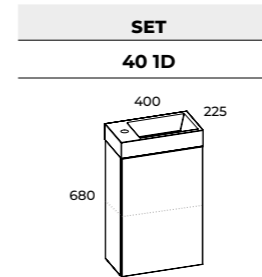

FRONT & SIDE
PANELS:
**LAMINATED/
LACQUERED BOARD
16 MM**
DOORS: **UNIVERSAL,
PUSH-TO-OPEN
SYSTEM**
WASHBASIN:
UNIVERSAL

colour	index
WHITE GLOSS	163068
ANTHRACITE GLOSS	166042
FOREST GREEN MATT	168993
NAVY BLUE MATT	168994
FUME MATT	168995
BLACK GLOSS	163070
BLACK MATT	168996
CANELA OAK	168991
LINCOLN WALNUT	168992