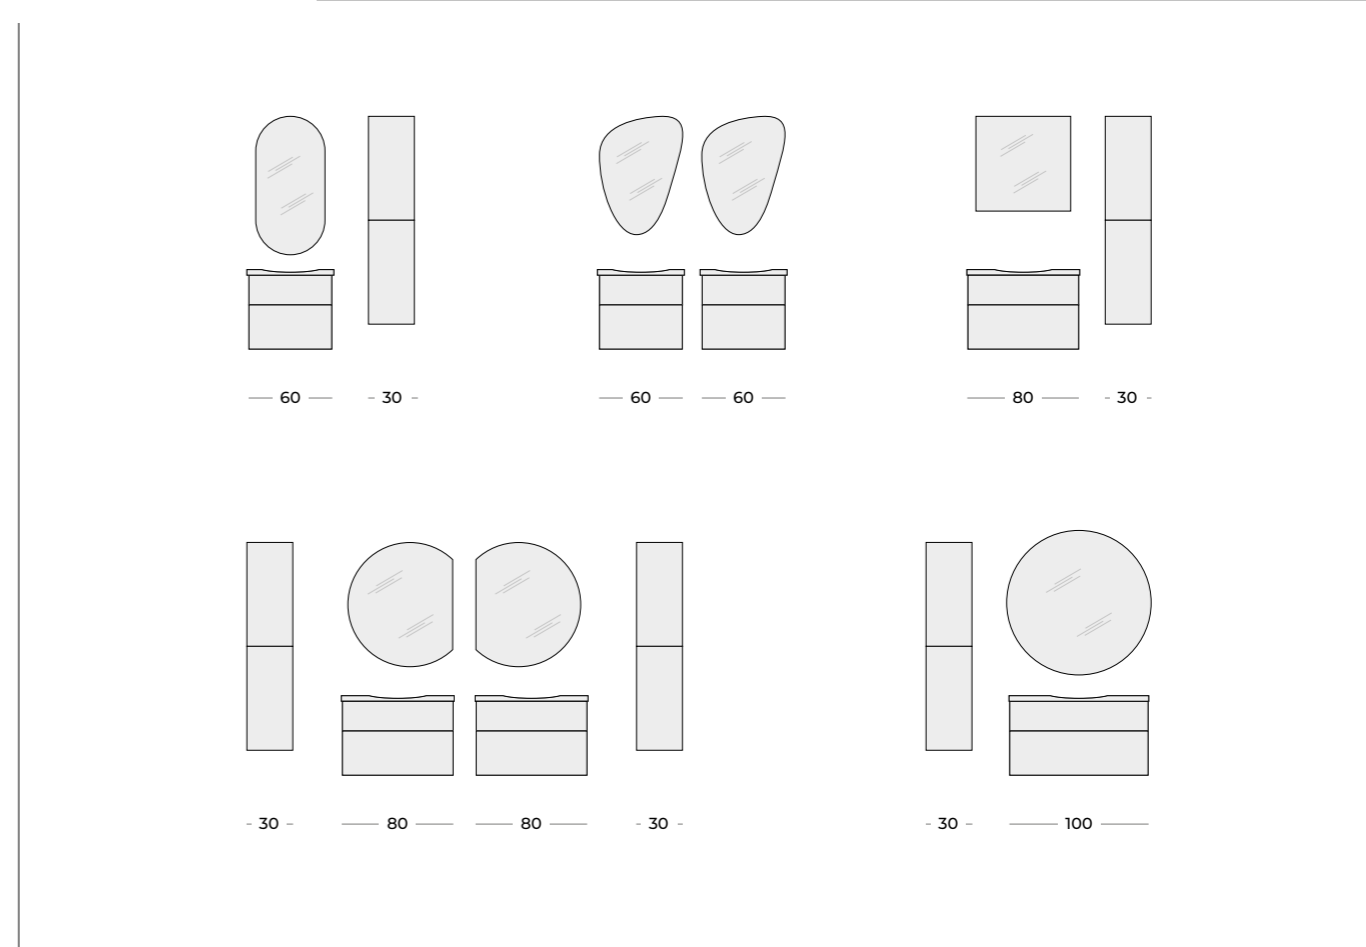

CABINETS EQUIPPED WITH HANDLES; CAN BE COMBINED WITH OTHER HANDLES

TWO-DRAWER BASIN UNITS				
	60 2DR	80 2DR	100 2DR	
colour	handle	index	index	index
WHITE GLOSS	chrome	164343	164344	164823
WHITE MATT	black	169118	169119	169120
BLACK GLOSS	chrome	164348	164349	164824
BLACK MATT	chrome	169126	169127	169128
CANELA OAK	black	169122	169123	169124

COLUMN

30 2D

UNIVERSAL DOOR

CABINETS EQUIPPED WITH HANDLES; CAN BE COMBINED WITH OTHER HANDLES

colour	handle	index
WHITE GLOSS	chrome	164345
WHITE MATT	black	169121
BLACK GLOSS	chrome	164350
BLACK MATT	chrome	169129
CANELA OAK	black	169125

WASHBASINS LUNA

WASHBASINS MADE OF CERAMICS

	60	80	100
colour	index	index	index
WHITE GLOSS	145073	145076	R19861

BARCELONA HANDLES, 1 PC

HANDLES MADE OF METAL

	16	32	42	48
	FOR A COLUMN	FOR THE 60 CM CABINETS	FOR THE 80 CM CABINETS	FOR THE 100 CM CABINETS
colour	index	index	index	index
CHROME	168632	168633	169134	169133
BLACK MATT	168634	168635	169136	169135

ORGANIC HANDLES, 1 PC

HANDLES MADE OF METAL

	16	32
colour	index	index
CHROME	168626	168627
GOLD	168628	168629
BLACK MATT	168630	168631

KIDO KNOBS, 1 PC

KNOBS MADE OF METAL

	Ø 3
colour	index
CHROME	168412
GOLD	168291
ROSE GOLD	168292
PINK MATT	168296
GREEN MATT	168295
BLUE MATT	168294
BLACK MATT	168293

HANDLES, 1 PC

HANDLES MADE OF LEATHER

	LEATHER
colour	index
BROWN MATT	168297
BLACK MATT	168407

SAMPLE CONFIGURATIONS