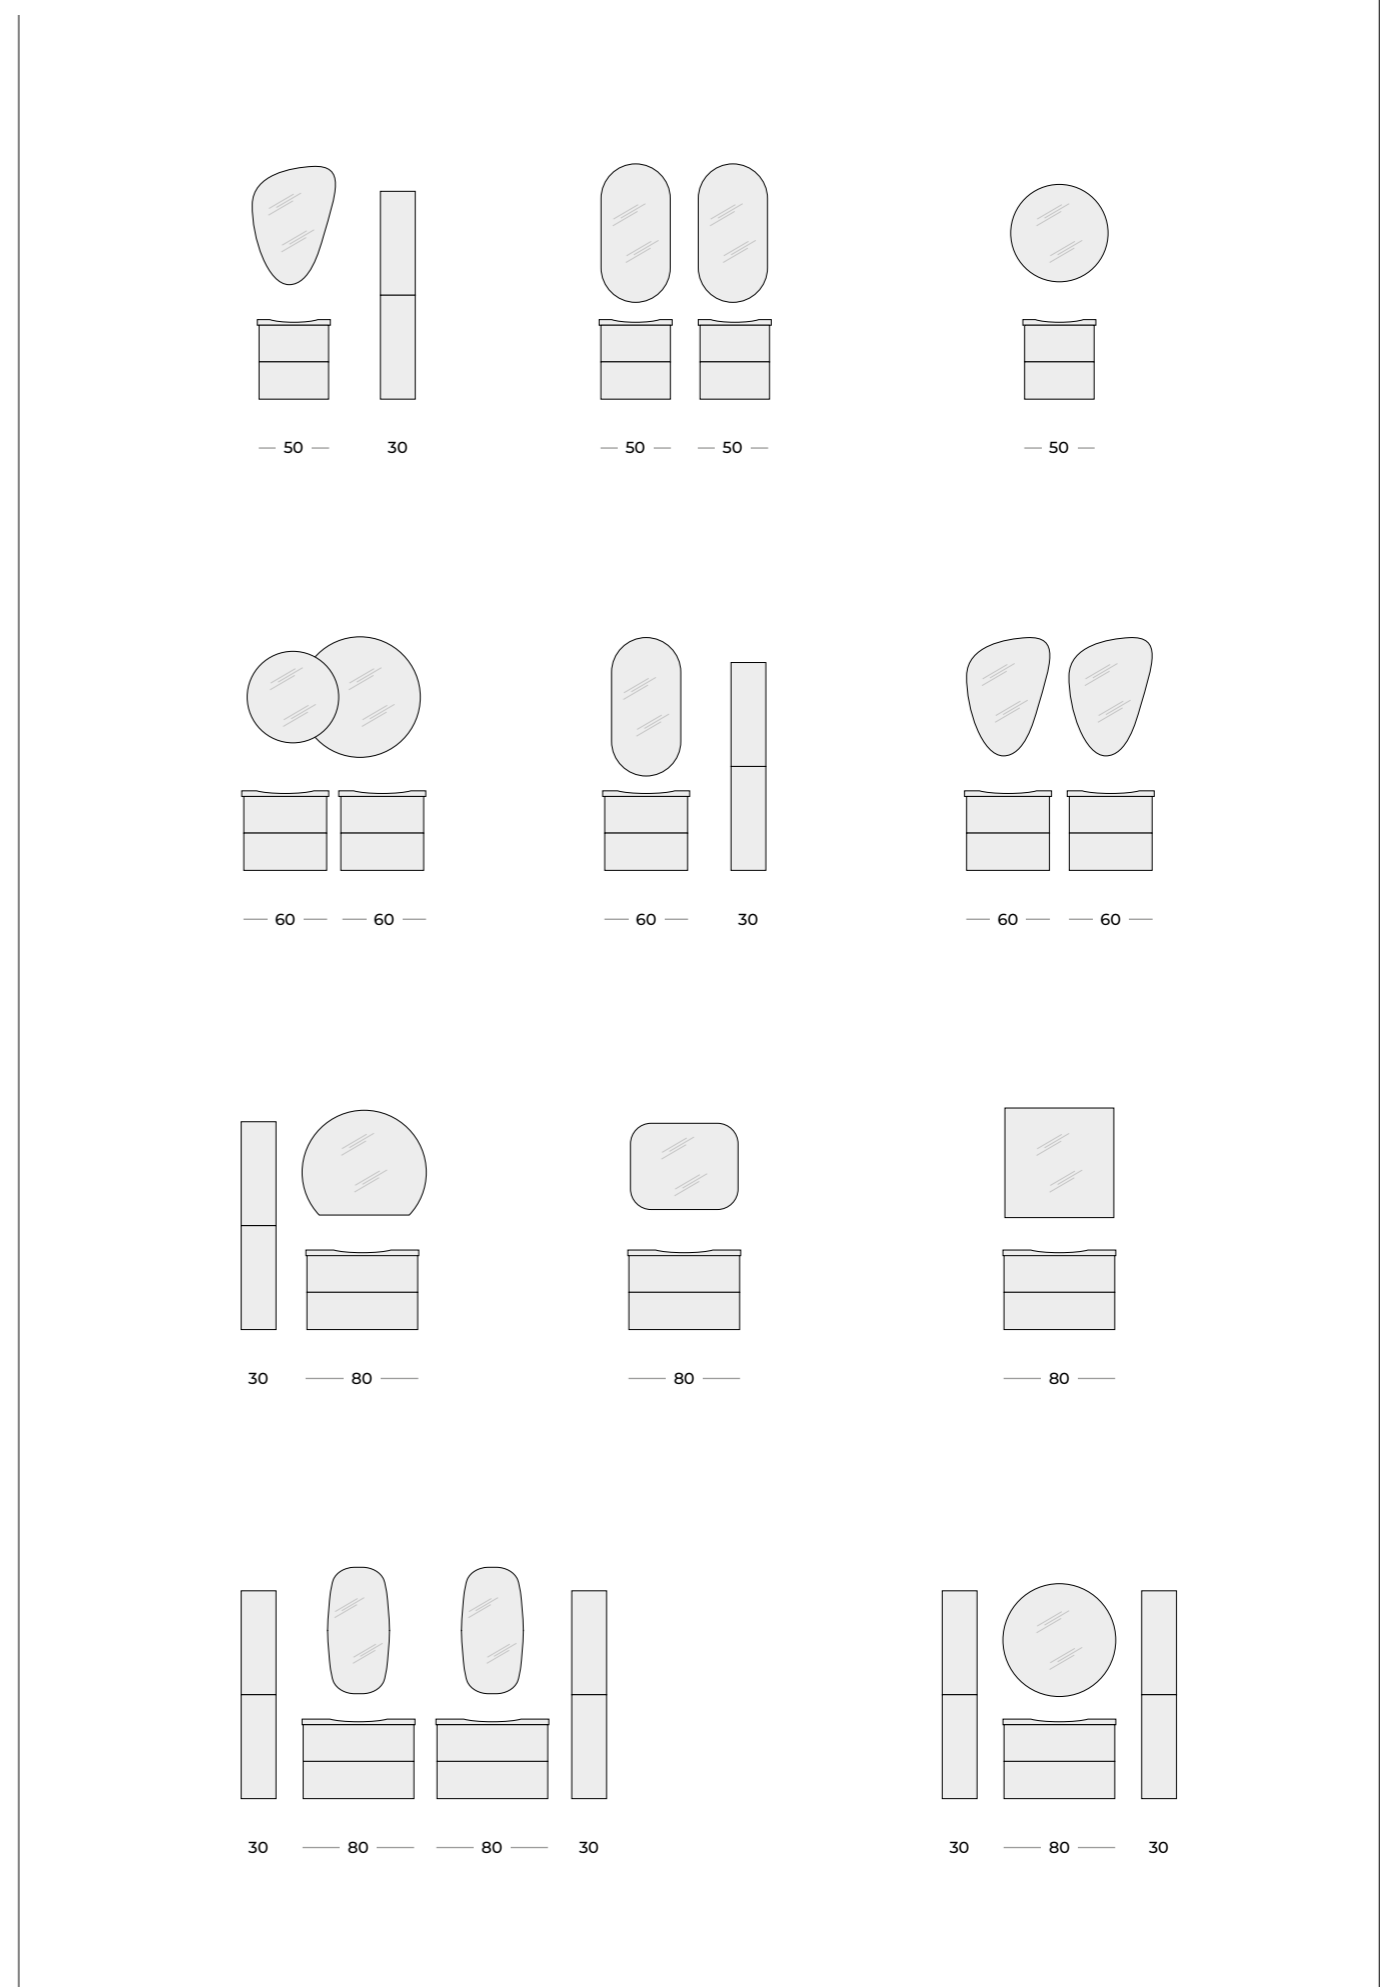

SETS			
	50 2DR	60 2DR	80 2DR
colour	index	index	index
WHITE GLOSS	167456	167494	167497
BLACK MATT	168518	168519	168520
CANELA OAK	167620	167621	167622

CABINETS EQUIPPED WITH **CHROME HANDLES**; CAN BE COMBINED WITH OTHER HANDLES

i
SET:
WASHBASIN
+ BASIN UNIT

COLUMN	
30 2D	
UNIVERSAL DOOR	
colour	index
WHITE GLOSS	167396
BLACK MATT	168521
CANELA OAK	167895

CABINETS EQUIPPED WITH **CHROME HANDLES**; CAN BE COMBINED WITH OTHER HANDLES

SIDE FRAMES, 2 PCS.		
36 x 80	22 x 80	
FOR WASHBASIN UNITS	FOR A COLUMN	
colour	index	index
BLACK MATT	167564	167575

SIDE FRAMES MADE OF **METAL**

KIDO KNOBS, 1 PC	
Ø 3	
colour	index
CHROME	168412
GOLD	168291
ROSE GOLD	168292
PINK MATT	168296
GREEN MATT	168295
BLUE MATT	168294
BLACK MATT	168293

KNOBS MADE OF **METAL**

ORGANIC HANDLES, 1 PC		
16	32	
colour	index	index
CHROME	168626	168627
GOLD	168628	168629
BLACK MATT	168630	168631

HANDLES MADE OF **METAL**

HANDLES, 1 PC	
LEATHER	
colour	index
BROWN MATT	168297
BLACK MATT	168407

HANDLES MADE OF **LEATHER**

ROMA HANDLES, 1 PC		
12,8	25,6	
FOR A COLUMN	FOR THE CABINETS	
colour	index	index
BLACK MATT	1110191	1110192

HANDLES MADE OF **METAL**

SAMPLE CONFIGURATIONS