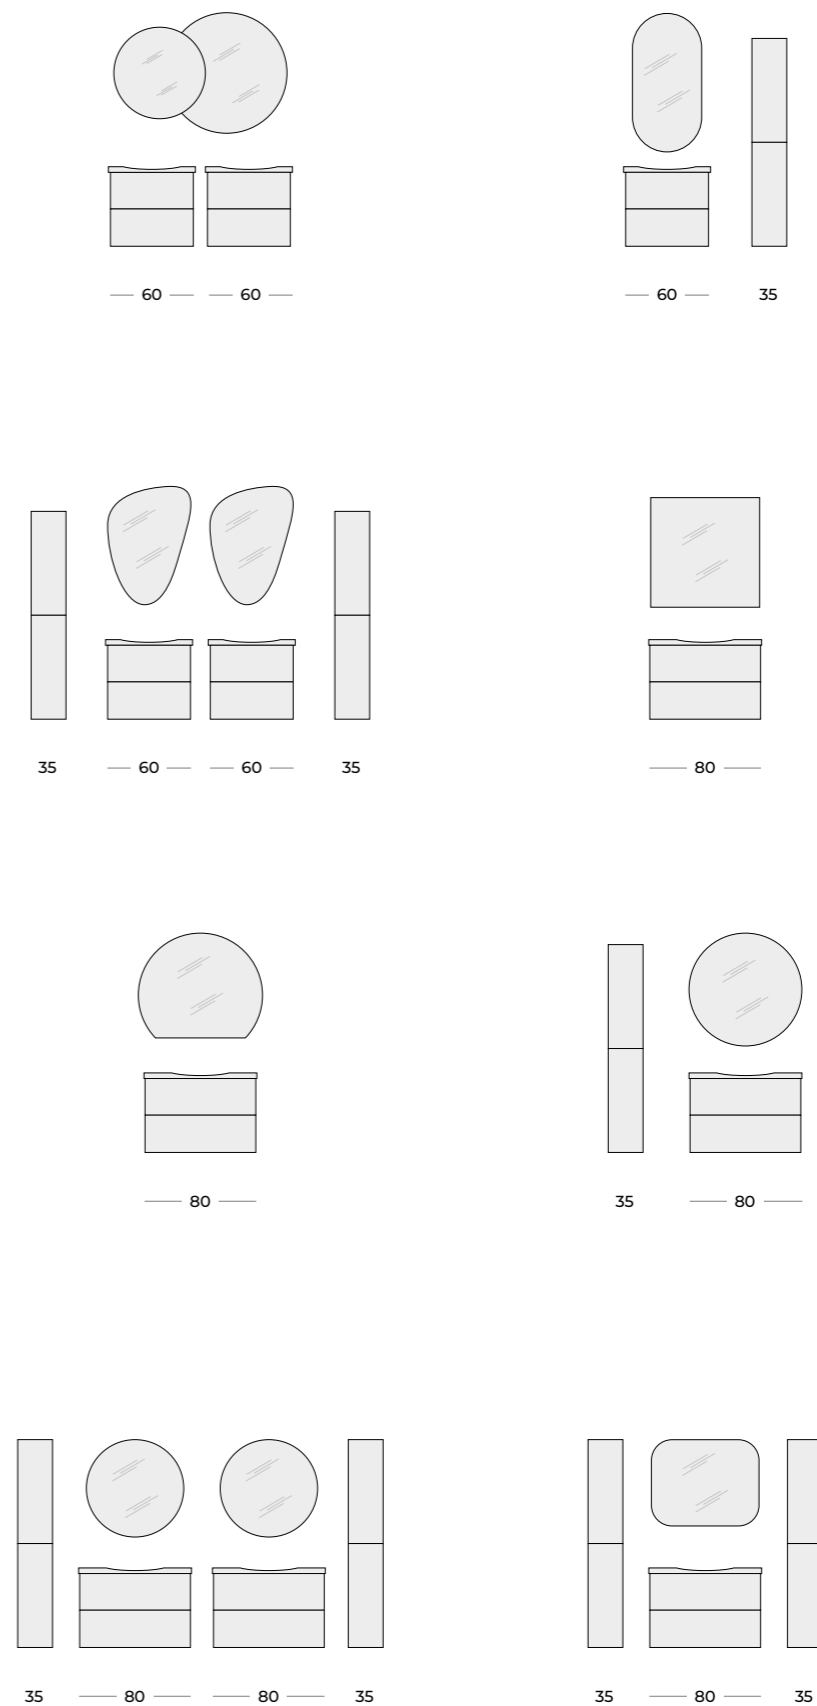

SETS

	60 2DR	80 2DR
CABINETS EQUIPPED WITH CHROME HANDLES; CAN BE COMBINED WITH OTHER HANDLES		
	<table border="1" style="width: 100%; border-collapse: collapse;"> <thead> <tr> <th>colour</th> <th>index</th> </tr> </thead> <tbody> <tr> <td>WHITE GLOSS</td> <td>5110008</td> </tr> <tr> <td>ANTHRACITE GLOSS</td> <td>5110009</td> </tr> <tr> <td>CANELA OAK</td> <td>169130</td> </tr> </tbody> </table>	<table border="1" style="width: 100%; border-collapse: collapse;"> <thead> <tr> <th>colour</th> <th>index</th> </tr> </thead> <tbody> <tr> <td>WHITE GLOSS</td> <td>5110011</td> </tr> <tr> <td>ANTHRACITE GLOSS</td> <td>5110012</td> </tr> <tr> <td>CANELA OAK</td> <td>169131</td> </tr> </tbody> </table>

BARCELONA HANDLES, 1 PC

	16	32
HANDLES MADE OF METAL		
	<table border="1" style="width: 100%; border-collapse: collapse;"> <thead> <tr> <th>colour</th> <th>index</th> </tr> </thead> <tbody> <tr> <td>CHROME</td> <td>168632</td> </tr> <tr> <td>BLACK MATT</td> <td>168634</td> </tr> </tbody> </table>	<table border="1" style="width: 100%; border-collapse: collapse;"> <thead> <tr> <th>colour</th> <th>index</th> </tr> </thead> <tbody> <tr> <td>CHROME</td> <td>168633</td> </tr> <tr> <td>BLACK MATT</td> <td>168635</td> </tr> </tbody> </table>

ORGANIC HANDLES, 1 PC

	16	32
HANDLES MADE OF METAL		
	<table border="1" style="width: 100%; border-collapse: collapse;"> <thead> <tr> <th>colour</th> <th>index</th> </tr> </thead> <tbody> <tr> <td>CHROME</td> <td>168626</td> </tr> <tr> <td>GOLD</td> <td>168628</td> </tr> <tr> <td>BLACK MATT</td> <td>168630</td> </tr> </tbody> </table>	<table border="1" style="width: 100%; border-collapse: collapse;"> <thead> <tr> <th>colour</th> <th>index</th> </tr> </thead> <tbody> <tr> <td>CHROME</td> <td>168627</td> </tr> <tr> <td>GOLD</td> <td>168629</td> </tr> <tr> <td>BLACK MATT</td> <td>168631</td> </tr> </tbody> </table>

ROMA HANDLES, 1 PC

	12,8	25,6
	FOR A COLUMN	FOR THE CABINETS
HANDLES MADE OF METAL		
	<table border="1" style="width: 100%; border-collapse: collapse;"> <thead> <tr> <th>colour</th> <th>index</th> </tr> </thead> <tbody> <tr> <td>BLACK MATT</td> <td>1110191</td> </tr> </tbody> </table>	<table border="1" style="width: 100%; border-collapse: collapse;"> <thead> <tr> <th>colour</th> <th>index</th> </tr> </thead> <tbody> <tr> <td>BLACK MATT</td> <td>1110192</td> </tr> </tbody> </table>

COLUMN

35 2D

colour	index
WHITE GLOSS	5110014
ANTHRACITE GLOSS	5110015
CANELA OAK	169132

HANDLES, 1 PC

LEATHER

colour	index
BROWN MATT	168297
BLACK MATT	168407

KIDO KNOBS, 1 PC

Ø 3

colour	index
CHROME	168412
GOLD	168291
ROSE GOLD	168292
PINK MATT	168296
GREEN MATT	168295
BLUE MATT	168294
BLACK MATT	168293

SAMPLE CONFIGURATIONS

SET: WASHBASIN + BASIN UNIT