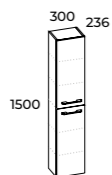

CABINETS EQUIPPED WITH HANDLES; CAN BE COMBINED WITH OTHER HANDLES

TWO-DRAWER BASIN UNITS				
	60 2DR	80 2DR	100 2DR	
colour	handle	index	index	index
WHITE GLOSS	chrome	164343	164344	164823
WHITE MATT	black	169118	169119	169120
BLACK GLOSS	chrome	164348	164349	164824
BLACK MATT	chrome	169126	169127	169128
CANELA OAK	black	169122	169123	169124

COLUMN

30 2D

UNIVERSAL DOOR

CABINETS EQUIPPED WITH HANDLES; CAN BE COMBINED WITH OTHER HANDLES