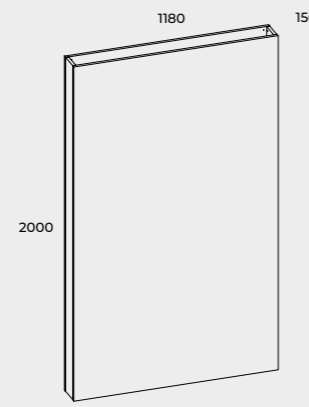

HIGH DISPLAY 118

DISPLAY ELEMENT