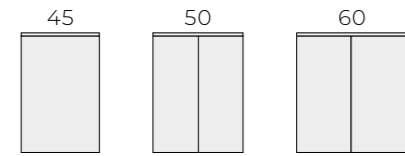

FURNITURE

SET WITH DOORS