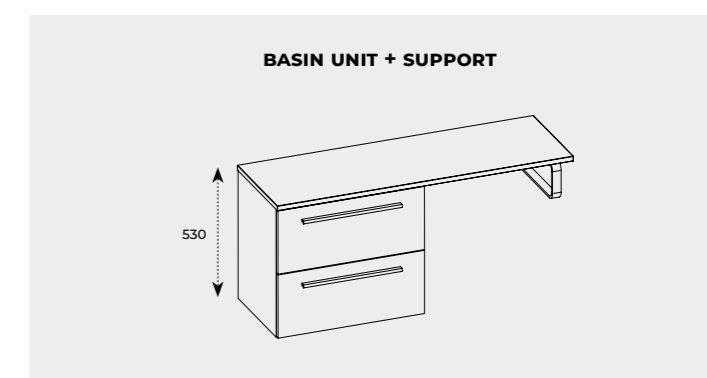

COUNTERTOP SUPPORT	
37 x 15	

A SUPPORT MADE OF METAL	
colour	index
BLACK MATT	167659
CHROME	166829