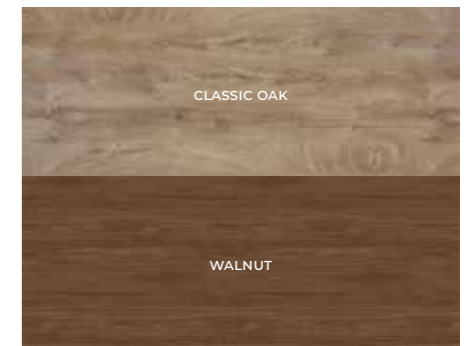

WALL PANELS COMPACT MARBLE – ELITSTONE – UNICOLOUR			
WALL PANELS MADE OF COMPACT MARBLE COVERED WITH WATERPROOF POLYMER PAINT AND A SCRATCH-RESISTANT COATING	80	100	120
colour	index	index	index
WHITE MATT	168254	168255	168256
STONE MATT	168257	168258	168259
ANTHRACITE MATT	168260	168261	168262
BLACK MATT	168263	168264	168265
FOREST GREEN MATT	168269	168270	168271
NAVY BLUE MATT	168272	168273	168274
FUME MATT	168266	168267	168268
TERRA PINK MATT	168895	168897	168896