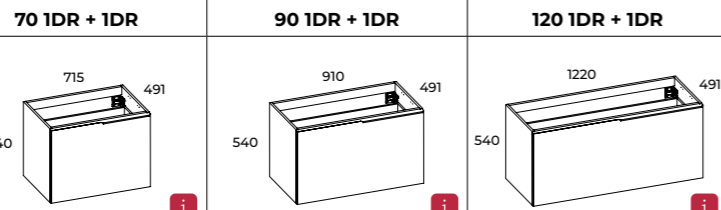

THE CABINETS' FRONTS COVERED WITH **ORNAMENTAL GLASS** IN THE COLOUR OF THE CABINET
CABINETS EQUIPPED WITH **HANDLES** IN THE COLOUR OF THE CABINET

BASIN UNITS WITH AN INTERNAL DRAWER

colour	index	index	index
WHITE MATT	168380	168381	168382
STONE MATT	168383	168384	168385
BLACK MATT	168386	168387	168388

A SPACE-EFFICIENT SIPHON IS REQUIRED

THE UPPER DRAWER BASIN UNITS