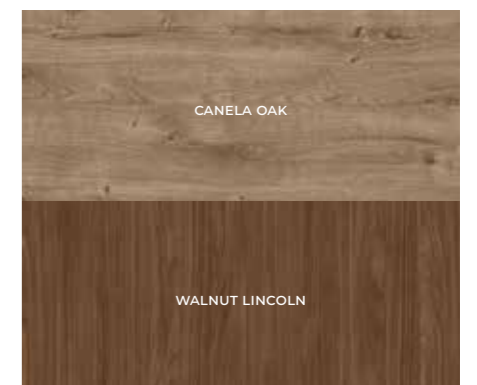

COUNTERTOP SUPPORT	
43 x 15	
colour	index
BLACK MATT	167492
CHROME GLOSS	166827

SUPPORTS MADE OF **METAL**

SIDE FRAME WITH A RAIL	
colour	index
BLACK MATT	167668

SIDE FRAME MADE OF **METAL**
HAS A DECORATIVE PURPOSE