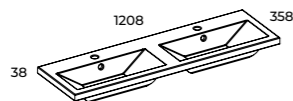

NAVY BLUE MATT

FUME MATT

TERRA PINK MATT

KIDO WASHBASIN

120 DUO

FOR THE TWO 60 CM CABINETS

D 36

WASHBASINS
MADE OF
CERAMICS