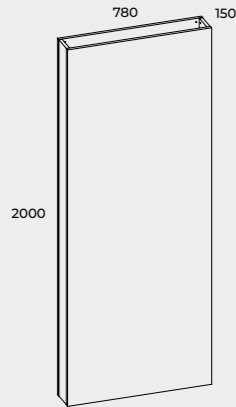

HIGH DISPLAY 78

DISPLAY ELEMENT