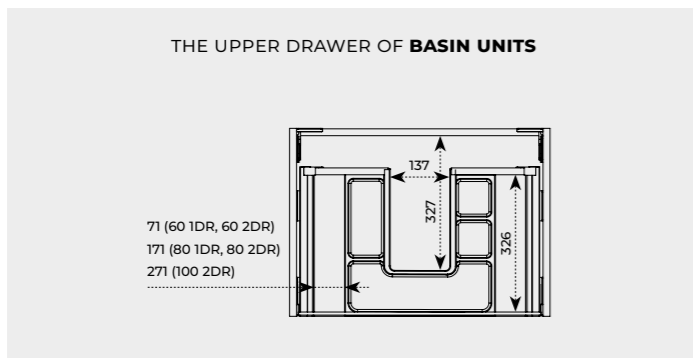

CABINET WITHOUT HANDLES	ONE-DRAWER BASIN UNITS		ONE-DRAWER SIDE UNITS	
	60 IDR	80 IDR	60 IDR	80 IDR
colour	index	index	index	index
WHITE GLOSS	167075	167079	167087	167091
WHITE MATT	167590	167594	167600	167604
STONE MATT	167591	167595	167601	167605
ANTHRACITE GLOSS	167076	167080	167088	167092
BLACK MATT	168103	168104	168108	168109
FOREST GREEN MATT	168558	168560	168563	168565
NAVY BLUE MATT	168572	168574	168577	168579
FUME MATT	168599	168587	168590	168592
CANELA OAK	167250	167251	167256	167257
WALNUT LINCOLN	168683	168685	168688	168690

CABINET WITHOUT HANDLES	TWO-DRAWER BASIN UNITS		
	60 2DR	80 2DR	100 2DR
colour	index	index	index
WHITE GLOSS	167077	167081	167085
WHITE MATT	167592	167596	167598
STONE MATT	167593	167597	167599
ANTHRACITE GLOSS	167078	167082	167086
BLACK MATT	168105	168106	168107
FOREST GREEN MATT	168559	168561	168562
NAVY BLUE MATT	168573	168575	168576
FUME MATT	168586	168588	168589
CANELA OAK	167253	167254	167255
WALNUT LINCOLN	168684	168686	168687

i
ONE AND TWO-DRAWER SIDE UNITS OF A WIDTH OF 60 AND 80 CM SERVE AS A BASIN UNIT ONLY WITH THE USE OF A COUNTERTOP AND A SPACE-EFFICIENT SIPHON

CABINET WITHOUT HANDLES	TWO-DRAWER SIDE UNITS	
	60 2DR	80 2DR
colour	index	index
WHITE GLOSS	167089	167093
WHITE MATT	167602	167606
STONE MATT	167603	167607
ANTHRACITE GLOSS	167090	167094
BLACK MATT	168110	168111
FOREST GREEN MATT	168564	168566
NAVY BLUE MATT	168578	168580
FUME MATT	168591	168593
CANELA OAK	167259	167260
WALNUT LINCOLN	168689	168691

SIDE FRAME	
colour	index
BLACK MATT	167667

SIDE FRAME MADE OF **METAL**
HAS A DECORATIVE PURPOSE

UNDER-CABINET FRAMES MADE OF METAL WITH A GLASS SHELF	UNDER-CABINET FRAMES	
	60	80
colour	index	index
WHITE MATT	168184	168185
BLACK MATT	167665	167666

COUNTERTOP SUPPORT	
43 x 15	
colour	index
BLACK MATT	167492
CHROME GLOSS	166827

SUPPORTS MADE OF **METAL**

SIDE FRAME WITH A RAIL	
colour	index
BLACK MATT	167668

SIDE FRAME MADE OF **METAL**
HAS A DECORATIVE PURPOSE