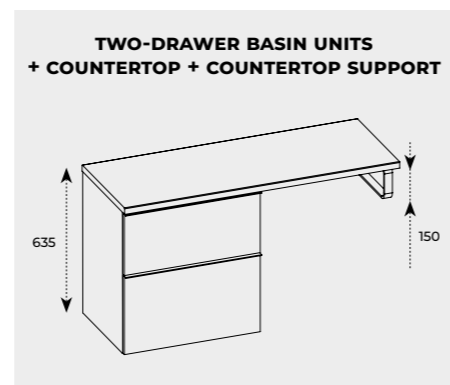

BASES				
APPLY WITH CABINETS AND/OR TWO-DRAWER SIDE UNITS				
	60	80	100	120
BASES MADE OF METAL				
colour	index	index	index	index
WHITE MATT	168435	168436	168437	168438
BLACK MATT	168439	168440	168441	168442