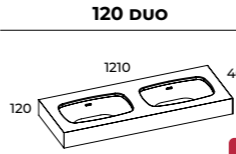

colour	index	index	index
WHITE GLOSS	169095	169096	169097
WHITE MATT	168172	168176	168180
STONE MATT	168173	168177	168181
ANTHRACITE MATT	168174	168178	168182
BLACK MATT	168175	168179	168183
FOREST GREEN MATT	169021	169024	169027
NAVY BLUE MATT	169022	169025	169028
FUME MATT	169023	169026	169029

SIDE UNITS SLIM WITH COUNTERTOP

CAN BE COMBINED WITH DIMPLE WALL-HUNG WASHBASINS

colour	index	index	index
WHITE GLOSS	169106	169107	169108
WHITE MATT	168931	168938	168945
STONE MATT	168932	168939	168946
ANTHRACITE MATT	168933	168940	168947
BLACK MATT	168934	168941	168948
FOREST GREEN MATT	168936	168943	168950
NAVY BLUE MATT	168935	168942	168949
FUME MATT	168937	168944	168951

DIMPLE WALL-HUNG WASHBASINS – ELITSTONE – UNICOLOUR

COUNTERTOPS MADE OF **COMPACT MARBLE** COVERED WITH WATERPROOF POLYMER PAINT AND A SCRATCH-RESISTANT COATING

colour	index	index	index	index
WHITE MATT	168852	168860	168868	168876
STONE MATT	168853	168861	168869	168877
ANTHRACITE MATT	168854	168862	168870	168878
BLACK MATT	168855	168863	168871	168879
FOREST GREEN MATT	168856	168864	168872	168880
NAVY BLUE MATT	168857	168865	168873	168881
FUME MATT	168858	168866	168874	168882
TERRA PINK MATT	168859	168867	168875	168883

MOUNTING SUPPORTS IN THE SET

DIMPLE WALL-HUNG WASHBASINS – ELITSTONE – UNICOLOUR

COUNTERTOPS MADE OF **COMPACT MARBLE** COVERED WITH WATERPROOF POLYMER PAINT AND A SCRATCH-RESISTANT COATING

colour	index
WHITE MATT	168884
STONE MATT	168885
ANTHRACITE MATT	168887
BLACK MATT	168888
FOREST GREEN MATT	168889
NAVY BLUE MATT	168890
FUME MATT	168891
TERRA PINK MATT	168892

DIMPLE WALL-HUNG WASHBASINS + SIDE UNITS SLIM WITH COUNTERTOP

SKAPPA WASHBASINS