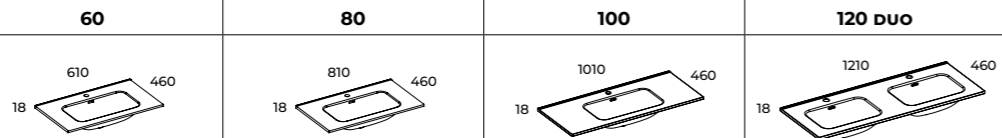

SKAPPA WASHBASINS

D 46

WASHBASINS
MADE OF
CERAMICS

colour	index	index	index	index
WHITE GLOSS	145830	145840	145855	145875
ANTHRACITE MATT	146061	146066	146071	146076
BLACK MATT	146060	146065	146070	146075
FOREST GREEN MATT	146058	146063	146068	146073
NAVY BLUE MATT	146059	146064	146069	146074
FUME MATT	146057	146062	146067	146072