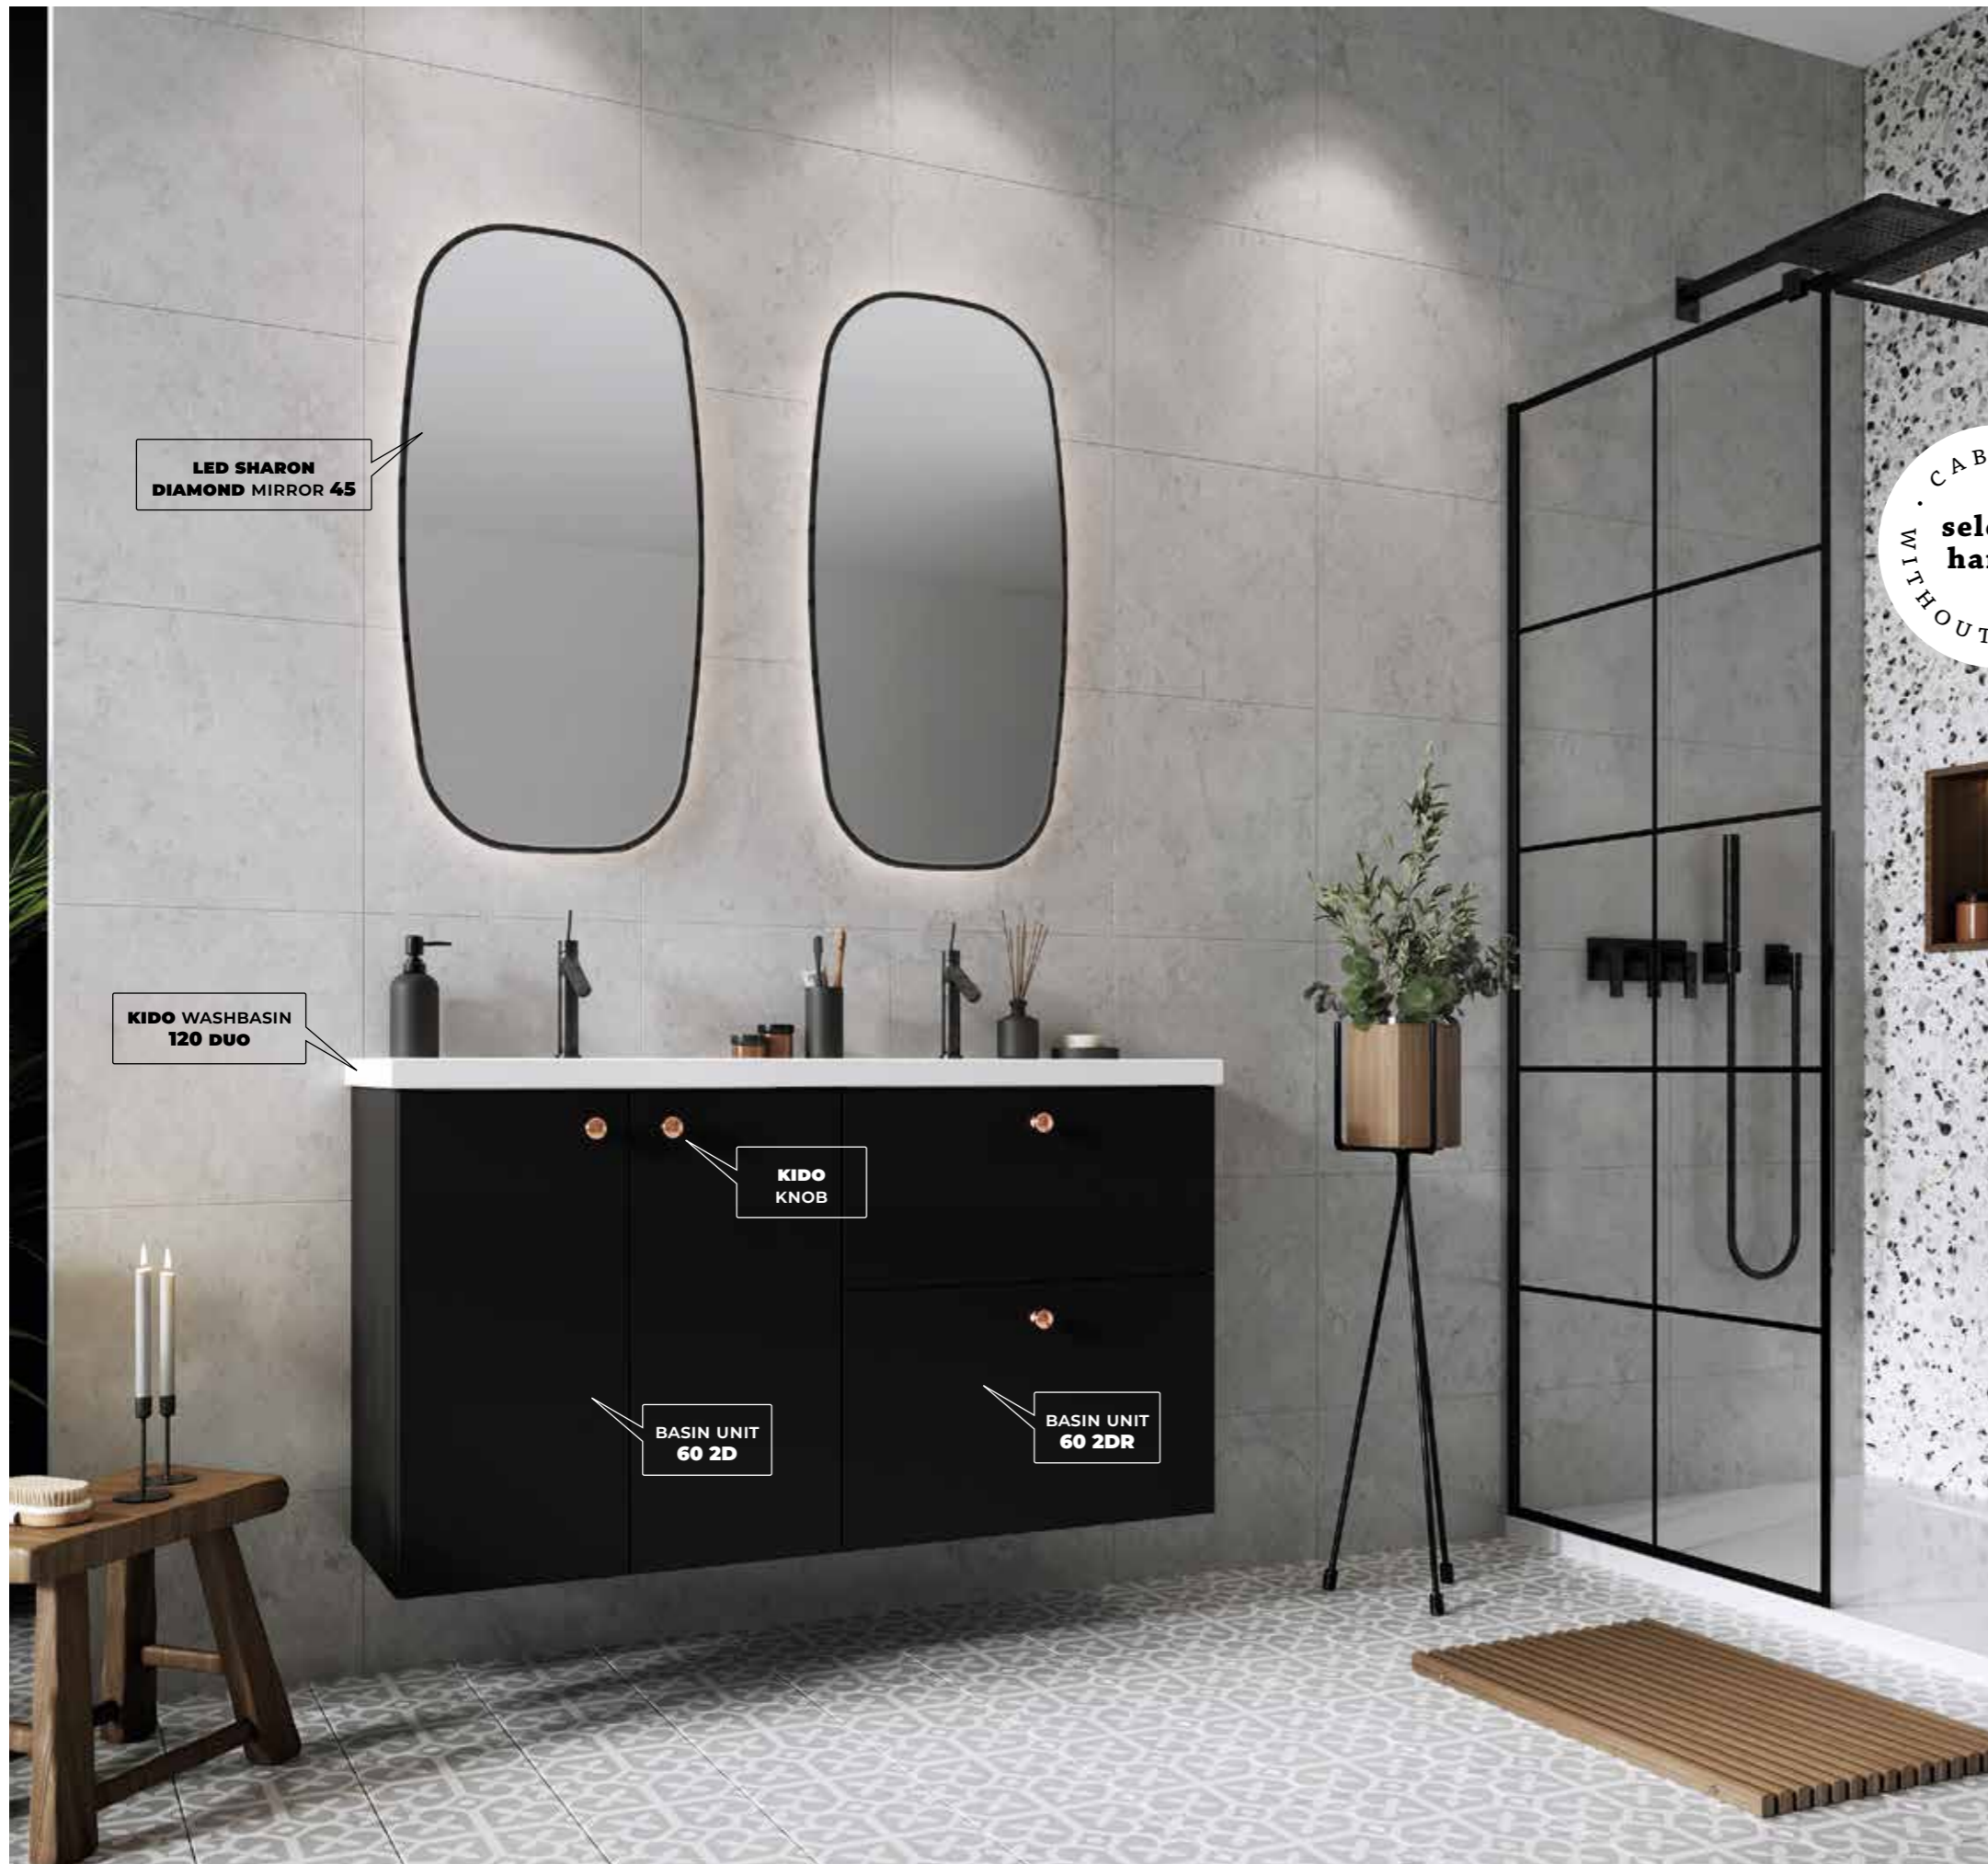

Bottom drawer with **safety rails.**

CABINET
WITHOUT HANDLES
select a handle

Cabinets are **sold in sets**, i.e. in a set with a sink.

A spacious basin unit with a **height-adjustable shelf.**

The combination of cabinets with the Kido 120 DUO washbasin allows you to personalize the storage space.