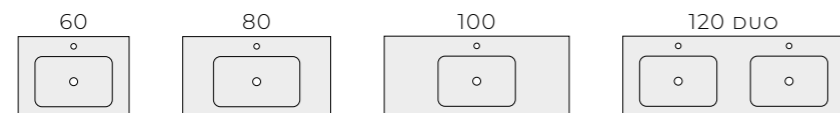

FURNITURE

TWO-DRAWER BASIN UNITS

HANDLES

SOHO (60, 80, 100)

LOOK (60, 80, 100)

WASHBASINS

SKAPPA WITH A TAP HOLE, SKAPPA WITHOUT A TAP HOLE

COUNTERTOP WASHBASINS