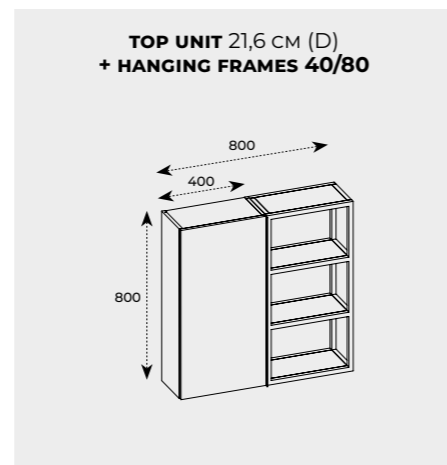

TOP UNIT 40 1D 21,6 CM (D) CAN BE APPLIED WITH HANGING FRAMES WITH GLASS SHELVES 40/28 AND 40/80

	HANGING FRAMES WITH GLASS SHELVES		
	40/28	40/80	
	CABINET WITHOUT HANDLES		
colour	index	index	
WHITE MATT	168189	168187	
BLACK MATT	168188	168186	

	COLUMNS	
	30 2D	60 3D
	UNIVERSAL DOOR	
CABINET WITHOUT HANDLES		
colour	index	index
WHITE GLOSS	164590	166720
ANTHRACITE GLOSS	166795	166778
BLACK GLOSS	167654	167655
CANELA OAK	168973	168974
WALNUT LINCOLN	168972	168975

UNIVERSAL BASKET

30

FOR COLUMNS 30 2D, TILT-OUT BASKET

UNIVERSAL BASKET MADE OF METAL

colour	index
SZARY	165450