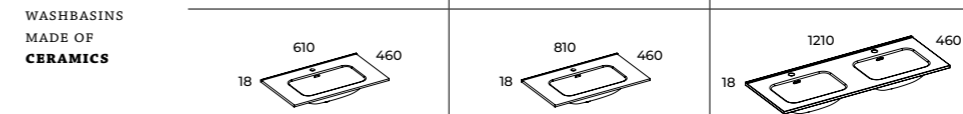

SKAPPA WASHBASINS

WASHBASINS MADE OF **CERAMICS**

colour	index	index	index
WHITE GLOSS	145830	145840	145875
ANTHRACITE MATT	146061	146066	146076
BLACK MATT	146060	146065	146075
FOREST GREEN MATT	146058	146063	146073
NAVY BLUE MATT	146059	146064	146074
FUME MATT	146057	146062	146072