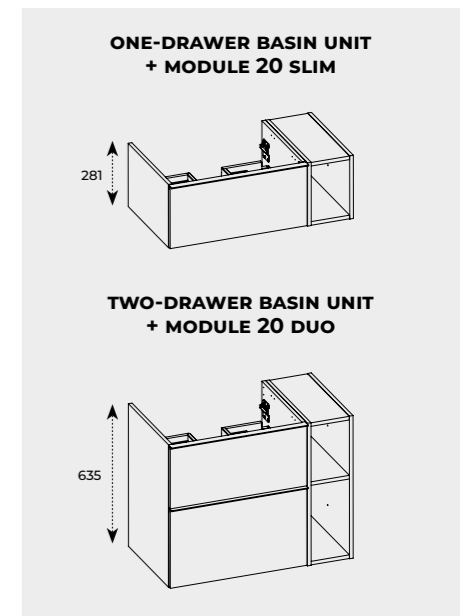

MODULES		
	20 SLIM	20 DUO
colour	index	index
WHITE GLOSS	167099	167101
WHITE MATT	167616	167618
STONE MATT	167617	167619
ANTHRACITE GLOSS	167100	167102
BLACK MATT	168115	168116
CANELA OAK	167245	167246
WALNUT LINCOLN	169031	169030

TOP UNITS		
	40 1D 21,6 CM (D)	40 1D 31,6 CM (D)
CABINET WITHOUT HANDLES		
UNIVERSAL DOOR		
colour	index	index
WHITE GLOSS	166998	167012
WHITE MATT	167612	167614
STONE MATT	167613	167615
ANTHRACITE GLOSS	166999	167013
BLACK MATT	168190	168290
FOREST GREEN MATT	168570	168571
NAVY BLUE MATT	168584	168585
FUME MATT	168597	168598
CANELA OAK	167248	167561
WALNUT LINCOLN	168695	168696

i TOP UNIT 40 1D 21,6 CM (D) CAN BE APPLIED WITH HANGING FRAMES WITH GLASS SHELVES 40/28 AND 40/80