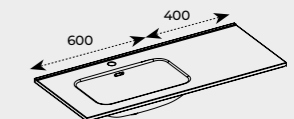

SKAPPA WASHBASIN 100 L/R-60 WITH/WITHOUT A TAP HOLE

SKAPPA WASHBASINS WITHOUT A TAP HOLE

WASHBASINS
MADE OF
CERAMICS

	60	80	100 L-60 (60 + 40)	100 R-60 (40 + 60)
				
colour	index	index	index	index
WHITE GLOSS	146031	146032	146036	146035