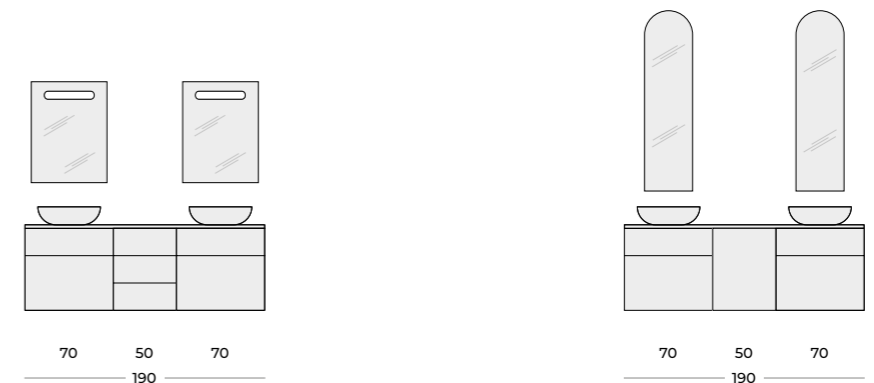

BIVIO 54

FRESI 70

AGNES 72

PIATO 73

SAMPLE CONFIGURATIONS

TWO-DRAWER BASIN UNITS			
	70 2DR	90 2DR	
CABINET WITHOUT HANDLES			
	colour	index	index
	WHITE GLOSS	167026	167027
	LIGHT GREY GLOSS	167305	167278
BLACK MATT	168303	168304	