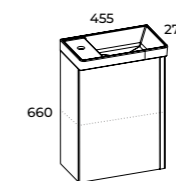

colour	index	colour	index
WHITE GLOSS	167362	NAVY BLUE MATT	168780
LIGHT GREY GLOSS	167363	FUME MATT	168782
BLACK MATT	168299	CANELA OAK	168783
FOREST GREEN MATT	168779	WALNUT LINCOLN	168781

SET
45 1D

SPRING HANDLES, 1 PC
HANDLE MADE OF METAL