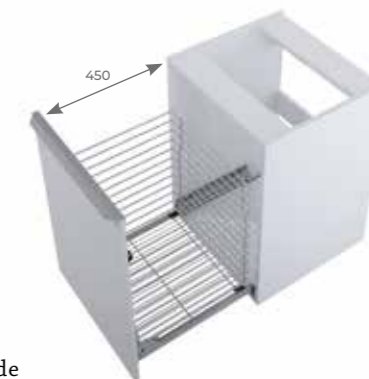

Metal sides of the drawers with a **soft-close** system ensure quiet and soft closing.

A **cargo basket** in the side unit 50 has durable runners with a lifting capacity of up to 20 kg with a full-extension slide and a soft-close function.