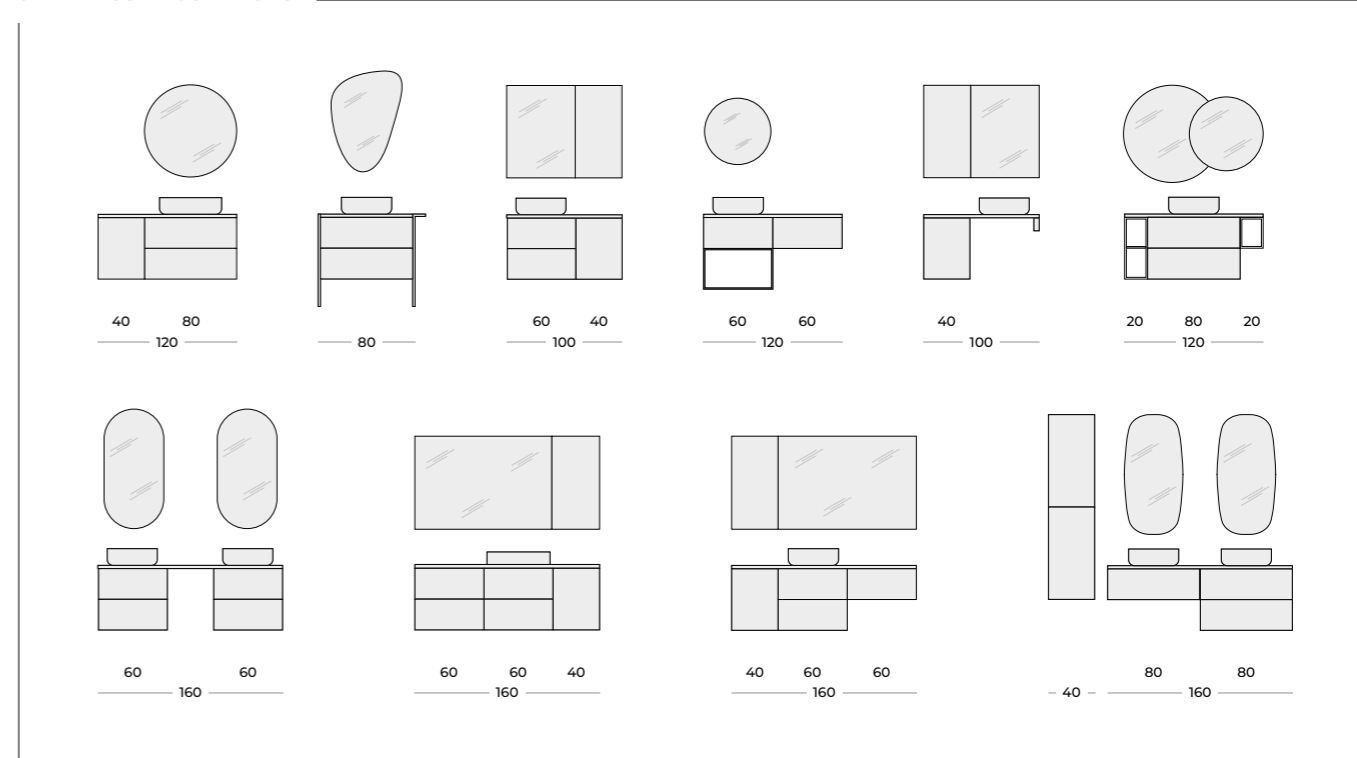

Lacquered surfaces of cabinets facilitate cleaning and protect against moisture.

FURNITURE

COUNTERTOP WASHBASINS

HANDLES / KNOBS

WASHBASINS

SAMPLE CONFIGURATIONS

CABINET WITHOUT HANDLES	ONE-DRAWER BASIN UNITS		ONE-DRAWER SIDE UNITS	
	60 IDR	80 IDR	60 IDR	80 IDR
				
colour	index	index	index	index
WHITE GLOSS	167075	167079	167087	167091
WHITE MATT	167590	167594	167600	167604
STONE MATT	167591	167595	167601	167605
ANTHRACITE GLOSS	167076	167080	167088	167092
BLACK MATT	168103	168104	168108	168109
FOREST GREEN MATT	168558	168560	168563	168565
NAVY BLUE MATT	168572	168574	168577	168579
FUME MATT	168599	168587	168590	168592
CANELA OAK	167250	167251	167256	167257
WALNUT LINCOLN	168683	168685	168688	168690