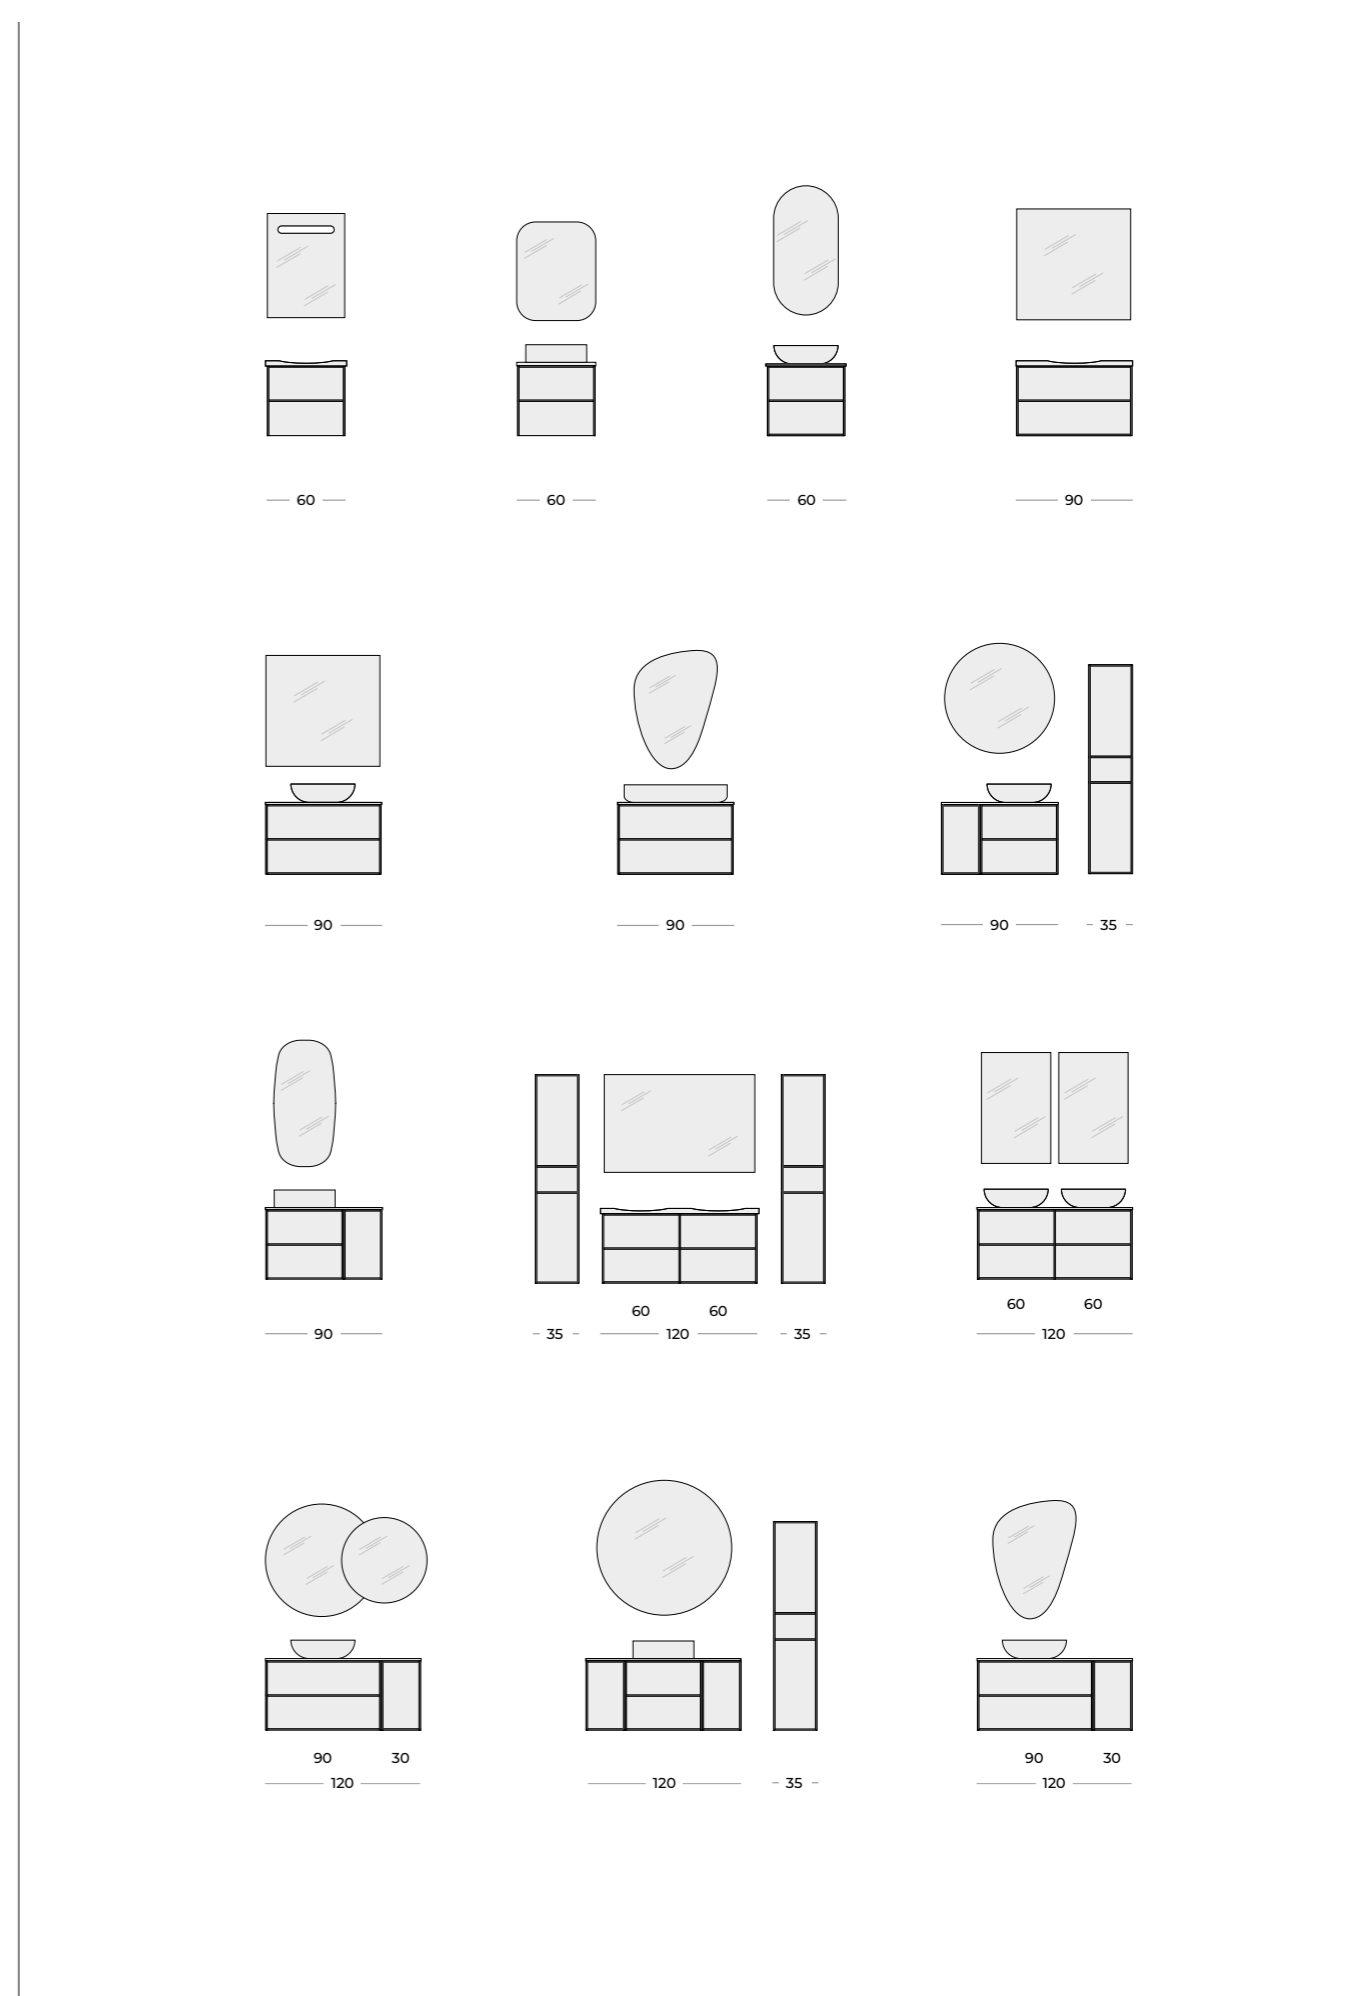

SAMPLE CONFIGURATIONS