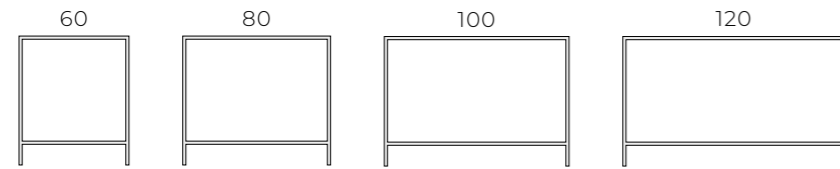

FURNITURE

BASIN UNITS

FRAMES

MIRROR

WASHBASINS

MAXXI

COUNTERTOP WASHBASINS

SAMPLE CONFIGURATIONS