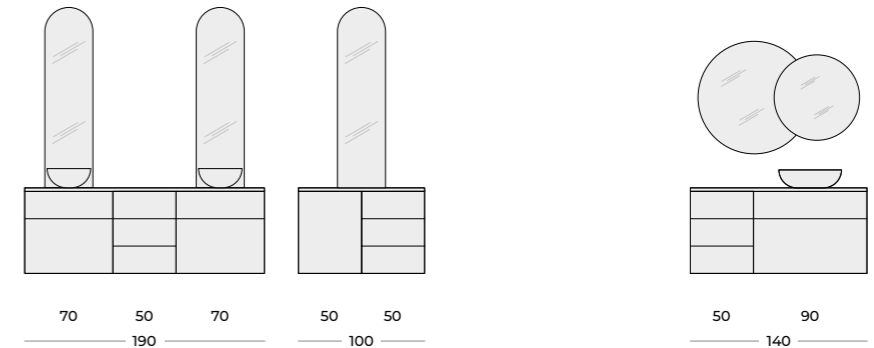

BIVIO 54

FRESI 70

AGNES 72

PIATO 73

SAMPLE CONFIGURATIONS

TWO-DRAWER BASIN UNITS			
	70 2DR	90 2DR	
CABINET WITHOUT HANDLES			
	colour	index	index
	WHITE GLOSS	167026	167027
	LIGHT GREY GLOSS	167305	167278
BLACK MATT	168303	168304	