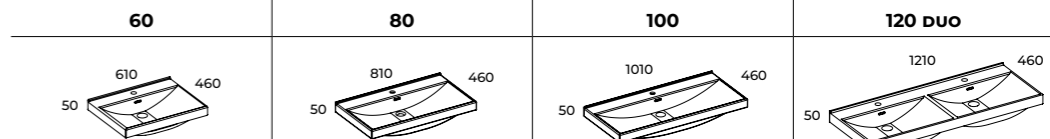

MAXXI WASHBASINS

D 46

WASHBASINS
MADE OF
CERAMICS

colour	index	index	index	index
WHITE GLOSS	145805	145810	145815	145825