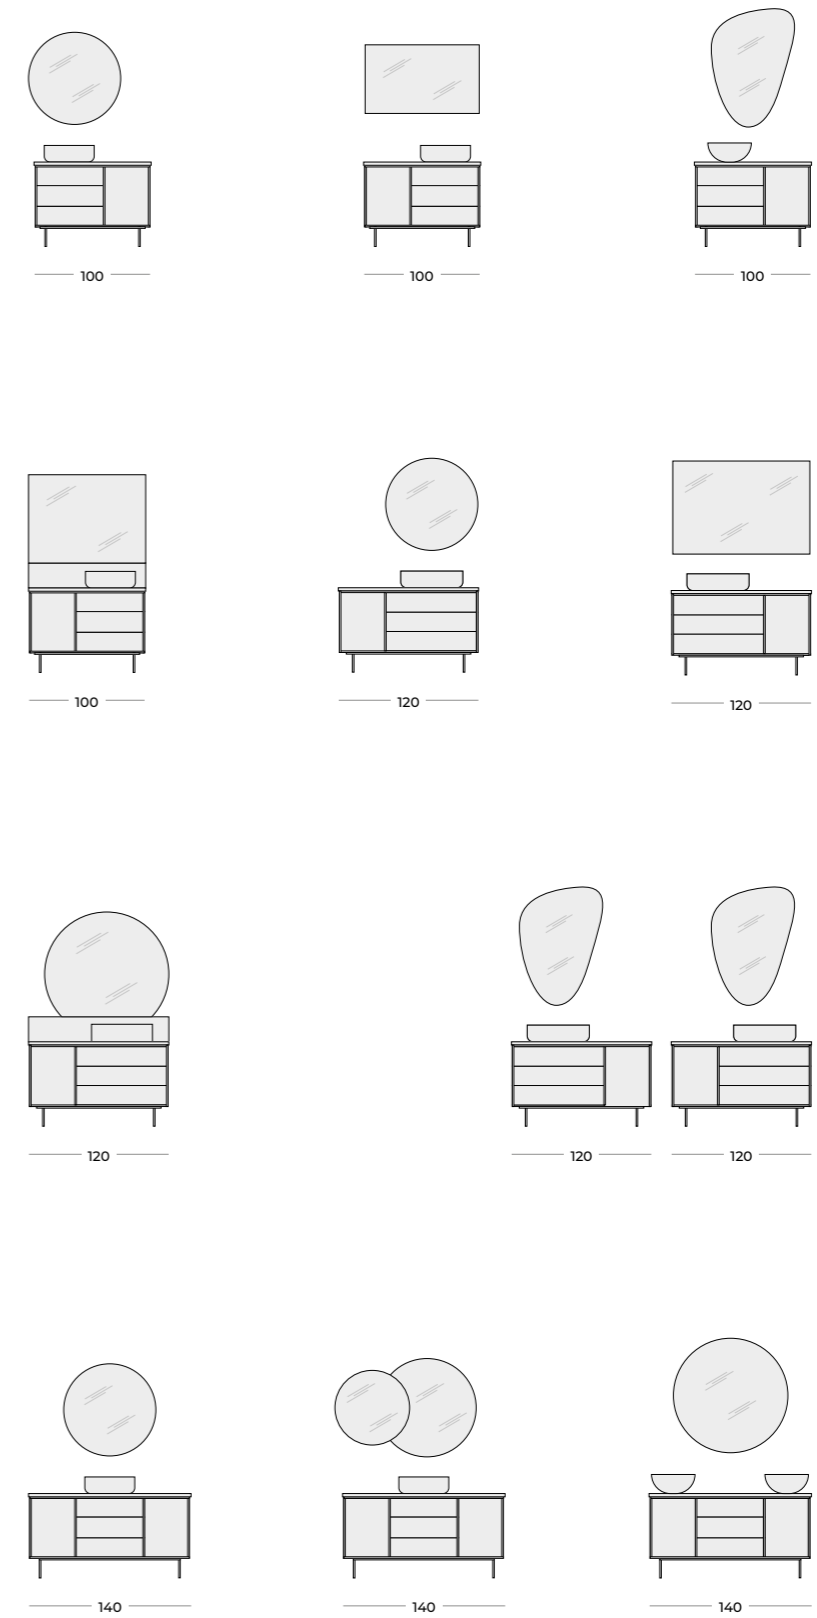

SAMPLE CONFIGURATIONS