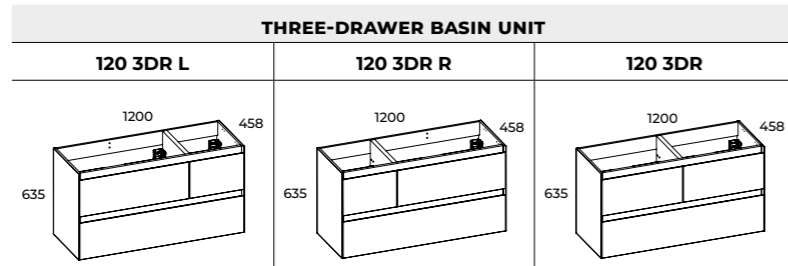

colour	index	index	index
WHITE GLOSS	169095	169096	169097
WHITE MATT	168172	168176	168180
STONE MATT	168173	168177	168181
ANTHRACITE MATT	168174	168178	168182
BLACK MATT	168175	168179	168183
FOREST GREEN MATT	169021	169024	169027
NAVY BLUE MATT	169022	169025	169028
FUME MATT	169023	169026	169029