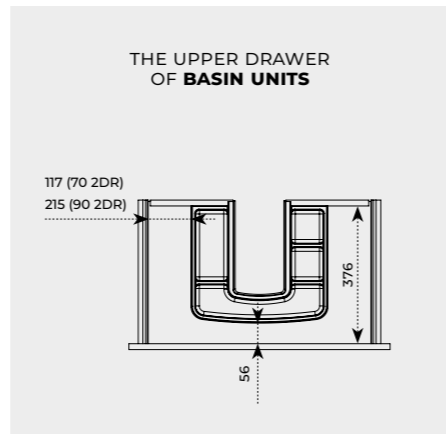

BIVIO 54

FRESI 70

AGNES 72

PIATO 73

SAMPLE CONFIGURATIONS

TWO-DRAWER BASIN UNITS			
	70 2DR	90 2DR	
CABINET WITHOUT HANDLES			
	colour	index	index
	WHITE GLOSS	167026	167027
	LIGHT GREY GLOSS	167305	167278
BLACK MATT	168303	168304	