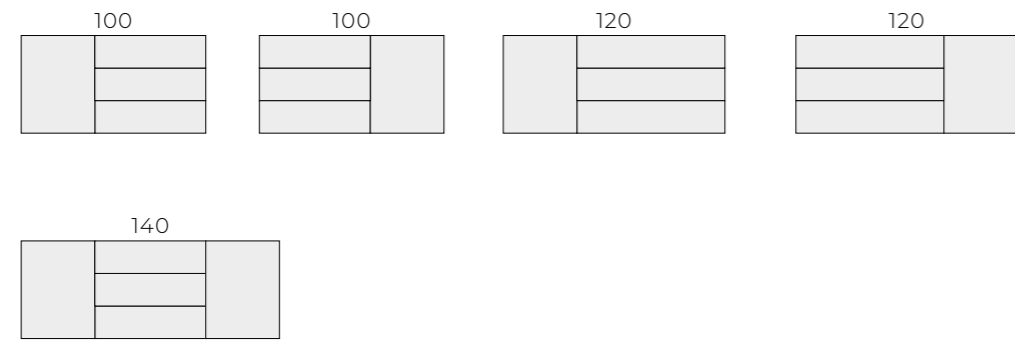

FURNITURE

BASIN UNITS