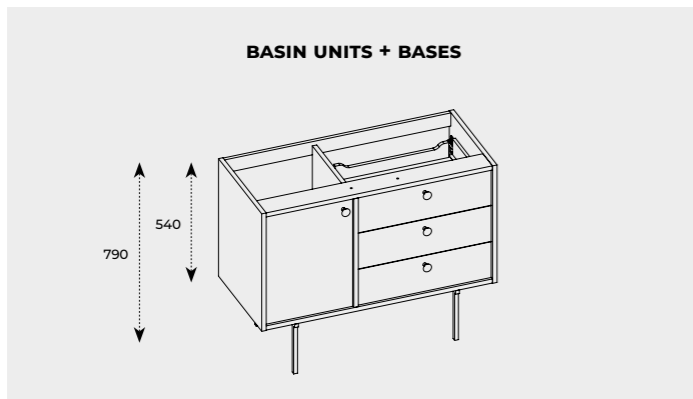

BASIN UNITS	
140 3DR 2D	
CABINET WITHOUT HANDLES	
	colour
NATURAL OAK	168917
AMERICAN WALNUT	168916

A SPACE-EFFICIENT SIPHON IS REQUIRED

BASES			
	90	110	130
	FOR BASIN UNITS 100 CM	FOR BASIN UNITS 120 CM	FOR BASIN UNITS 140 CM
BASES MADE OF METAL			
	colour	index	index
RED MATT	168919	168921	168923
BLACK MATT	168918	168920	168922