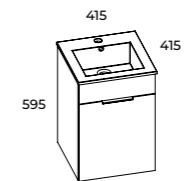

FRONT & SIDE PANELS:
LAMINATED / LACQUERED BOARD 16 MM
HINGES: **SOFT-CLOSE SYSTEM**
DOOR: **UNIVERSAL**
HANDLES: **MADE OF METAL**

SET 40 1D