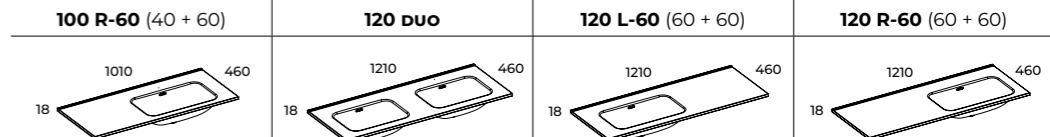

SKAPPA WASHBASINS WITHOUT A TAP HOLE

D 46

WASHBASINS
MADE OF
CERAMICS

colour	index	index	index	index
WHITE GLOSS	146031	146032	146033	146036

SKAPPA WASHBASINS WITHOUT A TAP HOLE

D 46

WASHBASINS
MADE OF
CERAMICS