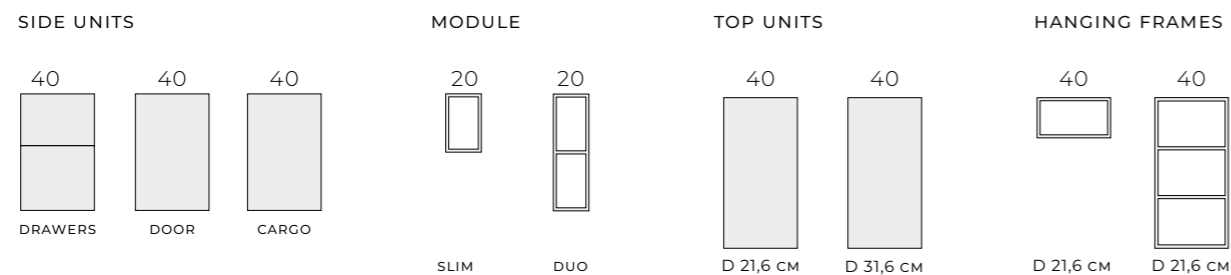

FURNITURE

COUNTERTOP WASHBASINS

HANDLES / KNOBS

WASHBASINS

SAMPLE CONFIGURATIONS