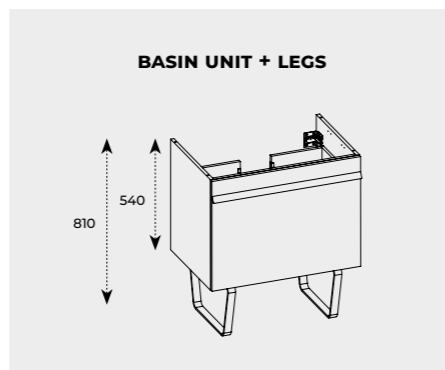

IWA WASHBASINS

	70	90
WASHBASINS MADE OF CERAMICS		
colour	index	index
WHITE GLOSS	145370	145300

METIS WASHBASINS

	70	90
ACRYLIC WASHBASINS		
colour	index	index
WHITE GLOSS	145570	145590

COUNTERTOP WASHBASINS

	RENI 46	LORCA 42	NOMIA 50	RIKA 52
WASHBASINS MADE OF CERAMICS				
colour	index	index	index	index
WHITE GLOSS	145047	145048	145042	145056
STONE MATT	145096	145005	145292	145002
LIGHT GREY MATT	145097*	145086*	145087*	145003*
ANTHRACITE MATT	145098	145007	145294	145004
BLACK MATT	145058	145084	145291	145001
FOREST GREEN MATT	146028	146055	146052	146049
NAVY BLUE MATT	146029	146056	146053	146050
FUME MATT	146027	146054	146051	146048
TERRA PINK MATT	146081	-	-	-

COUNTERTOP WASHBASINS

	BABETTE 62	BABETTE 82
WASHBASINS MADE OF CERAMICS		
colour	index	index
WHITE GLOSS	145079	145109
STONE MATT	145102	145106
LIGHT GREY MATT	145103*	145107*
ANTHRACITE MATT	145104	145108
BLACK MATT	145101	145105
FOREST GREEN MATT	146043	146046
NAVY BLUE MATT	146042	146045
FUME MATT	146041	146044

*SUBJECT TO STOCK AVAILABILITY