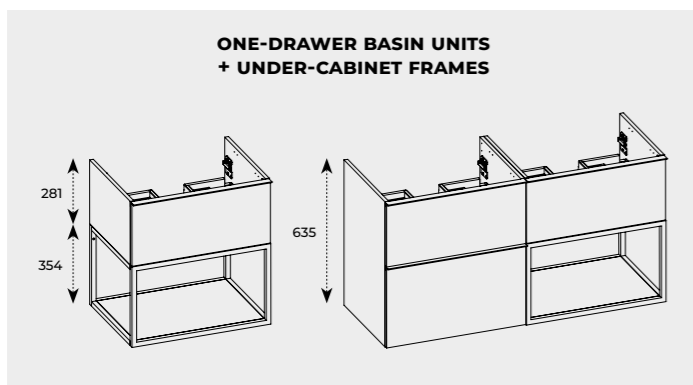

CABINET WITHOUT HANDLES	ONE-DRAWER BASIN UNITS		ONE-DRAWER SIDE UNITS	
	60 IDR	80 IDR	60 IDR	80 IDR
colour	index	index	index	index
WHITE GLOSS	167075	167079	167087	167091
WHITE MATT	167590	167594	167600	167604
STONE MATT	167591	167595	167601	167605
ANTHRACITE GLOSS	167076	167080	167088	167092
BLACK MATT	168103	168104	168108	168109
FOREST GREEN MATT	168558	168560	168563	168565
NAVY BLUE MATT	168572	168574	168577	168579
FUME MATT	168599	168587	168590	168592
CANELA OAK	167250	167251	167256	167257
WALNUT LINCOLN	168683	168685	168688	168690

CABINET WITHOUT HANDLES	TWO-DRAWER BASIN UNITS		
	60 2DR	80 2DR	100 2DR
colour	index	index	index
WHITE GLOSS	167077	167081	167085
WHITE MATT	167592	167596	167598
STONE MATT	167593	167597	167599
ANTHRACITE GLOSS	167078	167082	167086
BLACK MATT	168105	168106	168107
FOREST GREEN MATT	168559	168561	168562
NAVY BLUE MATT	168573	168575	168576
FUME MATT	168586	168588	168589
CANELA OAK	167253	167254	167255
WALNUT LINCOLN	168684	168686	168687

i
ONE AND TWO-DRAWER SIDE UNITS OF A WIDTH OF 60 AND 80 CM SERVE AS A BASIN UNIT ONLY WITH THE USE OF A COUNTERTOP AND A SPACE-EFFICIENT SIPHON

CABINET WITHOUT HANDLES	TWO-DRAWER SIDE UNITS	
	60 2DR	80 2DR
colour	index	index
WHITE GLOSS	167089	167093
WHITE MATT	167602	167606
STONE MATT	167603	167607
ANTHRACITE GLOSS	167090	167094
BLACK MATT	168110	168111
FOREST GREEN MATT	168564	168566
NAVY BLUE MATT	168578	168580
FUME MATT	168591	168593
CANELA OAK	167259	167260
WALNUT LINCOLN	168689	168691

SIDE FRAME	
colour	index
BLACK MATT	167667

SIDE FRAME MADE OF **METAL**
HAS A DECORATIVE PURPOSE

UNDER-CABINET FRAMES MADE OF METAL WITH A GLASS SHELF	UNDER-CABINET FRAMES	
	60	80
colour	index	index
WHITE MATT	168184	168185
BLACK MATT	167665	167666