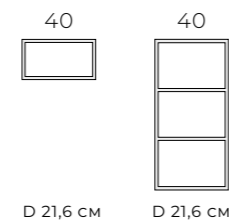

HANGING FRAMES