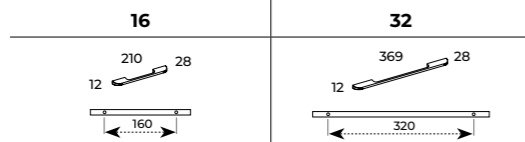

BARCELONA HANDLES, 1 PC

HANDLES
MADE OF
METAL