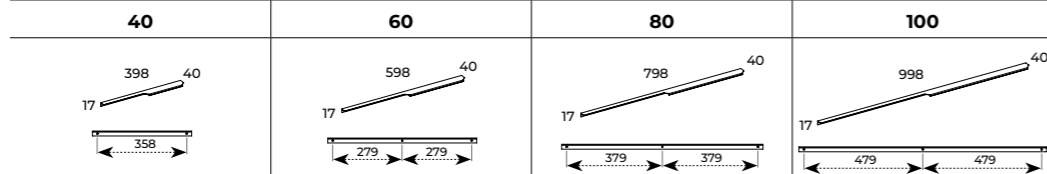

SOHO HANDLES, 1 PC

HANDLES
MADE OF
METAL

colour	index	index	index	index
CHROME	168658	168657	168656	168655
GOLD	168651	168652	168653	168654
ROSE GOLD	168662	168661	168660	168659
BLACK MATT	168649	168647	168648	168650