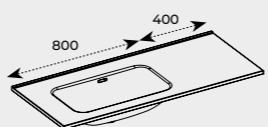

SKAPPA WASHBASINS WITHOUT A TAP HOLE

WASHBASINS
MADE OF
CERAMICS

	60	80	100 L-60 (60 + 40)	100 R-60 (40 + 60)
colour	index	index	index	index
WHITE GLOSS	146031	146032	146036	146035

SKAPPA WASHBASINS WITHOUT A TAP HOLE

WASHBASINS
MADE OF
CERAMICS

	120 DUO	120 L-60 (60 + 60)	120 R-60 (60 + 60)
colour	index	index	index
WHITE GLOSS	146034	146040	146039

SKAPPA WASHBASINS WITHOUT A TAP HOLE

WASHBASINS
MADE OF
CERAMICS

	120 L-80 (80 + 40)	120 R-80 (40 + 80)
colour	index	index
WHITE GLOSS	146038	146037

SKAPPA WASHBASIN 120 L/R-80 WITH/WITHOUT A TAP HOLE

PIAZZA WASHBASINS

WASHBASINS
MADE OF
CERAMICS

	60	80	120 DUO
colour	index	index	index
WHITE GLOSS	145710	145720	145750

MAXXI WASHBASINS

WASHBASINS
MADE OF
CERAMICS

	60	80	120 DUO
colour	index	index	index
WHITE GLOSS	145805	145810	145825

COUNTERTOP WASHBASINS

WASHBASINS
MADE OF
CERAMICS

	RENI 46	LORCA 42	NOMIA 50	RIKA 52
colour	index	index	index	index
WHITE GLOSS	145047	145048	145042	145056
STONE MATT	145096	145005	145292	145002
LIGHT GREY MATT	145097*	145086*	145087*	145003*
ANTHRACITE MATT	145098	145007	145294	145004
BLACK MATT	145058	145084	145291	145001
FOREST GREEN MATT	146028	146055	146052	146049
NAVY BLUE MATT	146029	146056	146053	146050
FUME MATT	146027	146054	146051	146048
TERRA PINK MATT	146081	-	-	-

COUNTERTOP WASHBASINS

WASHBASINS
MADE OF
CERAMICS

	BABETTE 62	BABETTE 82
colour	index	index
WHITE GLOSS	145079	145109
STONE MATT	145102	145106
LIGHT GREY MATT	145103*	145107*
ANTHRACITE MATT	145104	145108
BLACK MATT	145101	145105
FOREST GREEN MATT	146043	146046
NAVY BLUE MATT	146042	146045
FUME MATT	146041	146044

*SUBJECT TO STOCK AVAILABILITY

COUNTERTOP WASHBASINS

WASHBASINS
MADE OF
CERAMICS

	MIKO 36	TURDA 39	TONIA 39	ETNO 45
colour	index	index	index	index
WHITE GLOSS	145295	145043	145081	145039

COUNTERTOP WASHBASINS

WASHBASINS
MADE OF
CERAMICS

	PLACA 48	FIONA 48	ENZO 50	OXY 51
colour	index	index	index	index
WHITE GLOSS	145030	145023	145082	145078