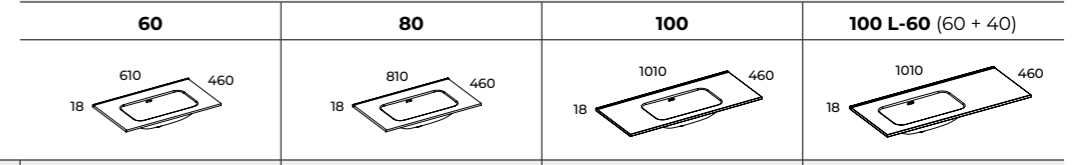

colour	index	index	index	index
WHITE GLOSS	146031	146032	146033	146036