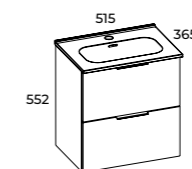

SET
50 2DR

16
HANDLE MADE OF **METAL**
/ POSSIBILITY OF BUYING
A HANDLE IN A DIFFERENT
COLOUR

standard colours combinations		
colour	handle	index
WHITE GLOSS	chrome	166283
ANTHRACITE GLOSS	chrome	166285
BLACK MATT	black matt	168902
FOREST GREEN MATT	gold	168898
NAVY BLUE MATT	rose gold	168899
FUME MATT	black matt	168900
CANELA OAK	black matt	168903
WALNUT LINCOLN	black matt	168901

index
CHROME
168907
GOLD
168904
ROSE GOLD
168905
BLACK MATT
168906