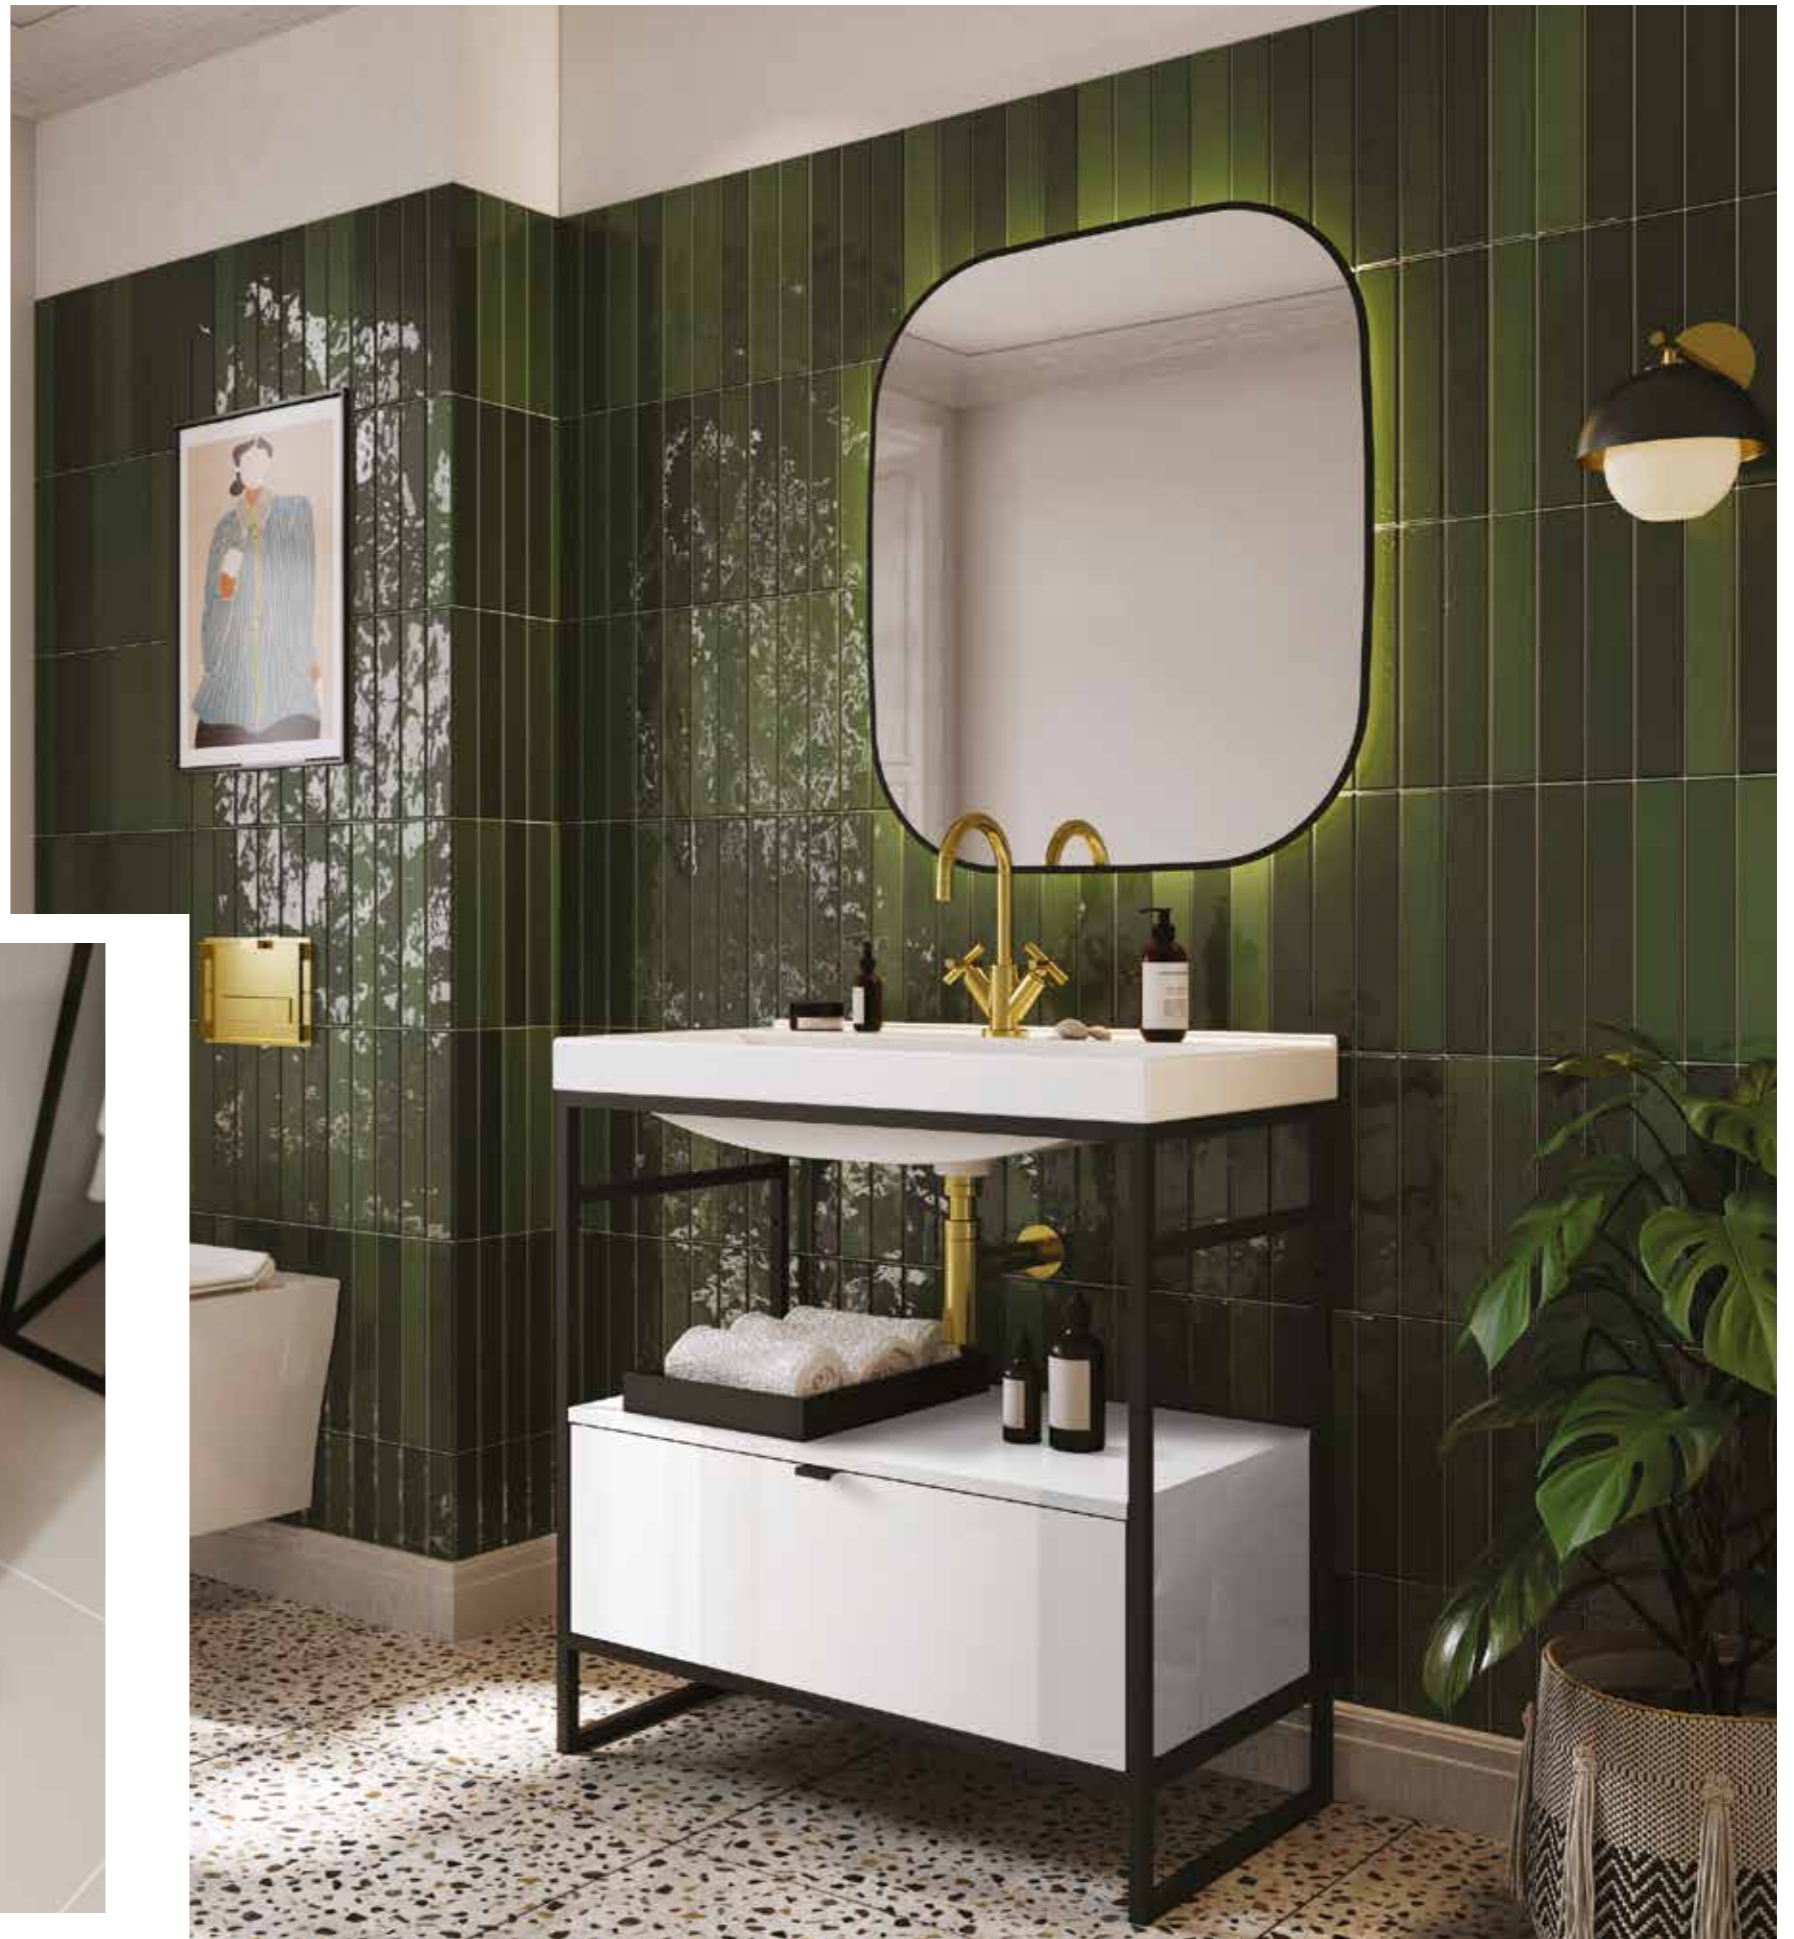

↑ BASIN UNIT 120 2DR CANELA OAK (168678) / FRAME 120 BLACK MATT (168668) / MAXXI WASHBASIN 120 DUO WHITE GLOSS (145825) / LED SHARON DIAMOND MIRROR 42 BLACK MATT (168130)

↑ BASIN UNIT 120 2DR CANELA OAK (168678) / FRAME 120 2S BLACK MATT (168668) / ELITSTONE UNICOLOUR COUNTERTOP 120 FUME MATT (168218) / RENI WASHBASIN 46 x 2 FUME MATT (146027) / PLUG CLICK-CLACK x 2 FUME MATT (168279) / LED SHARON OVAL MIRROR 52 BLACK MATT (168462)