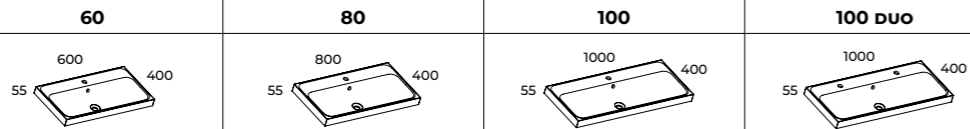

KIDO WASHBASIN

120 DUO

FOR THE TWO 60 CM CABINETS

D 36

WASHBASINS
MADE OF
CERAMICS

colour	index
WHITE MATT	146026

KWADRO WASHBASIN

D 40

ACRYLIC
WASHBASINS

colour	index	index	index	index
WHITE GLOSS	22052008N	22052006N	22052009N	22052011N

KWADRO WASHBASIN

120 DUO

FOR TWO 60 CM BASIN UNITS

D 40

ACRYLIC
WASHBASINS

colour	index
WHITE GLOSS	22054007N

MILOS WASHBASINS

60 80

D 40

WASHBASINS
MADE OF
CERAMICS

colour	index	index
WHITE GLOSS	155760	155780