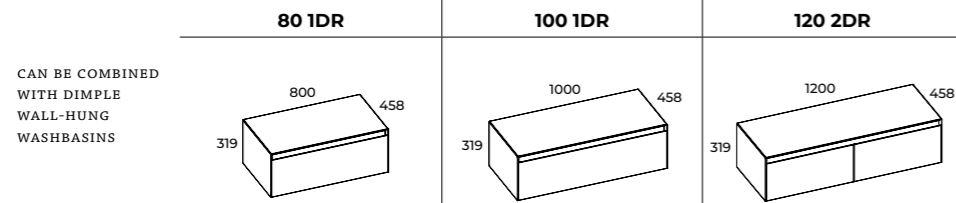

SIDE UNITS SLIM WITH COUNTERTOP

CAN BE COMBINED WITH DIMPLE WALL-HUNG WASHBASINS

colour	index	index	index
WHITE GLOSS	169106	169107	169108
WHITE MATT	168931	168938	168945
STONE MATT	168932	168939	168946
ANTHRACITE MATT	168933	168940	168947
BLACK MATT	168934	168941	168948
FOREST GREEN MATT	168936	168943	168950
NAVY BLUE MATT	168935	168942	168949
FUME MATT	168937	168944	168951