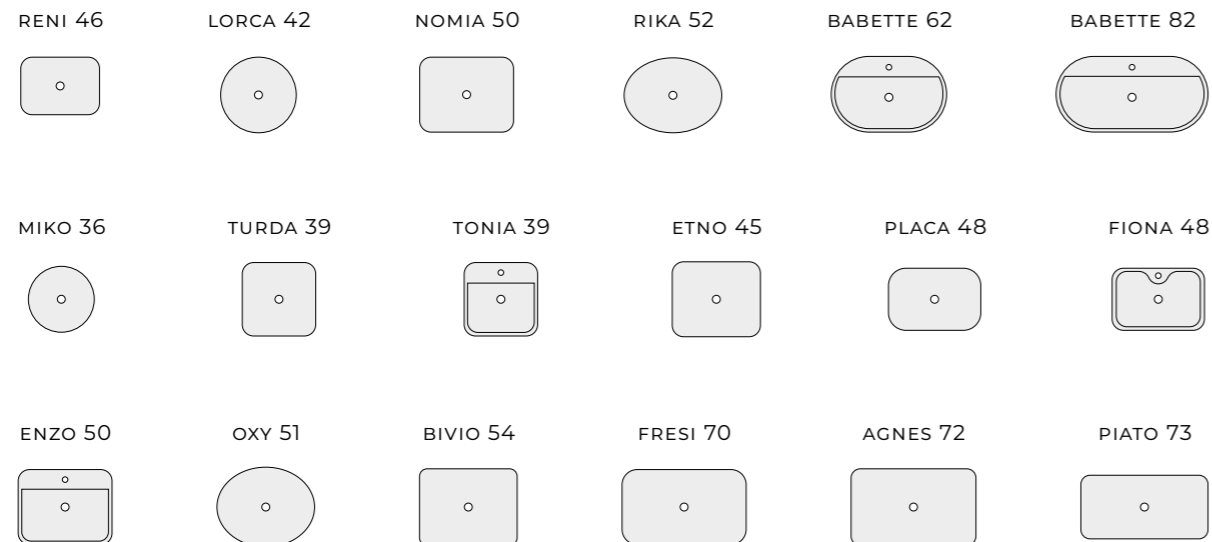

FURNITURE

TWO-DRAWER BASIN UNITS

HANDLES

SOHO (60, 80, 100)

LOOK (60, 80, 100)

WASHBASINS

SKAPPA WITH A TAP HOLE, SKAPPA WITHOUT A TAP HOLE

COUNTERTOP WASHBASINS