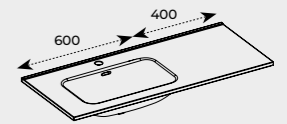

LOOK HANDLES, 1 PC

HANDLES
MADE OF
METAL

colour	index	index	index	index
WHITE MATT	168354	168355	168356	168357
CHROME	168553	168552	168551	168550
GOLD	167737N	167738N	167739N	167740N
ROSE GOLD	168557	168556	168555	168554
STONE MATT	168358	168359	168360	168361
ANTHRACITE MATT	168362	168363	168364	168365
BLACK MATT	167576	167515	167516	167577

SOHO HANDLES, 1 PC

HANDLES
MADE OF
METAL

colour	index	index	index	index
CHROME	168658	168657	168656	168655
GOLD	168651	168652	168653	168654
ROSE GOLD	168662	168661	168660	168659
BLACK MATT	168649	168647	168648	168650

ORGANIC HANDLES, 1 PC

HANDLES
MADE OF
METAL

colour	index	index
CHROME	168626	168627
GOLD	168628	168629
BLACK MATT	168630	168631

LOOK KNOBS, 1 PC

KNOBS
MADE OF
METAL

colour	index
STAINLESS STEEL	168841
GOLD	168840
BLACK MATT	168839

BARCELONA HANDLES, 1 PC

HANDLES
MADE OF
METAL

colour	index	index
CHROME	168632	168633
BLACK MATT	168634	168635

SKAPPA WASHBASINS

WASHBASINS
MADE OF
CERAMICS

colour	index	index	index	index
WHITE GLOSS	145830	145840	145855	145875
ANTHRACITE MATT	146061	146066	146071	146076
BLACK MATT	146060	146065	146070	146075
FOREST GREEN MATT	146058	146063	146068	146073
NAVY BLUE MATT	146059	146064	146069	146074
FUME MATT	146057	146062	146067	146072

SKAPPA WASHBASINS

WASHBASINS
MADE OF
CERAMICS

colour	index	index	index	index
WHITE GLOSS	145935	145945	145955	145965

SKAPPA WASHBASINS

WASHBASINS
MADE OF
CERAMICS

colour	index	index
WHITE GLOSS	145915	145925

SKAPPA WASHBASIN 100 L/R-60 WITH/WITHOUT A TAP HOLE

SKAPPA WASHBASINS WITHOUT A TAP HOLE

WASHBASINS
MADE OF
CERAMICS

colour	index	index	index	index
WHITE GLOSS	146031	146032	146033	146036

SKAPPA WASHBASINS WITHOUT A TAP HOLE

WASHBASINS
MADE OF
CERAMICS

colour	index	index	index	index
WHITE GLOSS	146035	146034	146040	146039