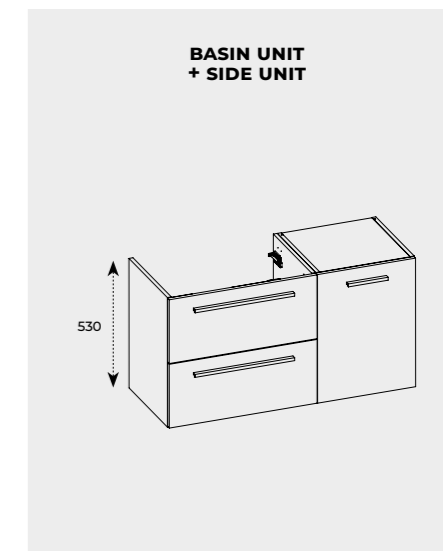

SIDE UNITS			
	40 1D	40 CARGO	
CABINET WITHOUT HANDLES	UNIVERSAL DOOR 		
	colour	index	index
	WHITE GLOSS	166719	167636
	ANTHRACITE GLOSS	166777	167637
	BLACK GLOSS	167653	167652
	CANELA OAK	168970	168968
	WALNUT LINCOLN	168971	168969