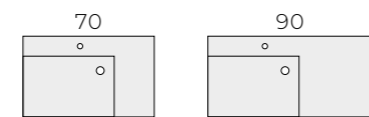

FURNITURE

BASIN UNITS WITH AN INTERNAL DRAWER

ONE-DRAWER SIDE UNIT

SIDE UNIT CARGO

LEGS

HANDLES

MOODY (50, 70, 90)

WASHBASINS

IWA

METIS

COUNTERTOP WASHBASINS

RENI 46

LORCA 42

NOMIA 50

RIKA 52

BABETTE 62

BABETTE 82

MIKO 36

TURDA 39

TONIA 39

ETNO 45

PLACA 48

FIONA 48

ENZO 50

OXY 51

BIVIO 54

FRESI 70

AGNES 72

PIATO 73

SAMPLE CONFIGURATIONS