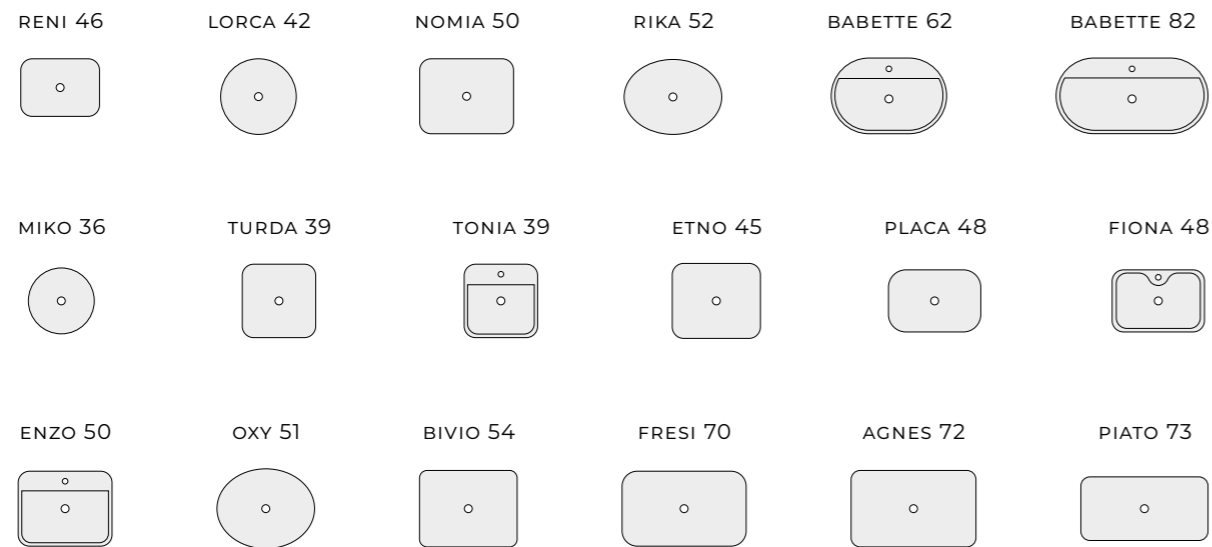

MIRROR

WASHBASINS

MAXXI

COUNTERTOP WASHBASINS