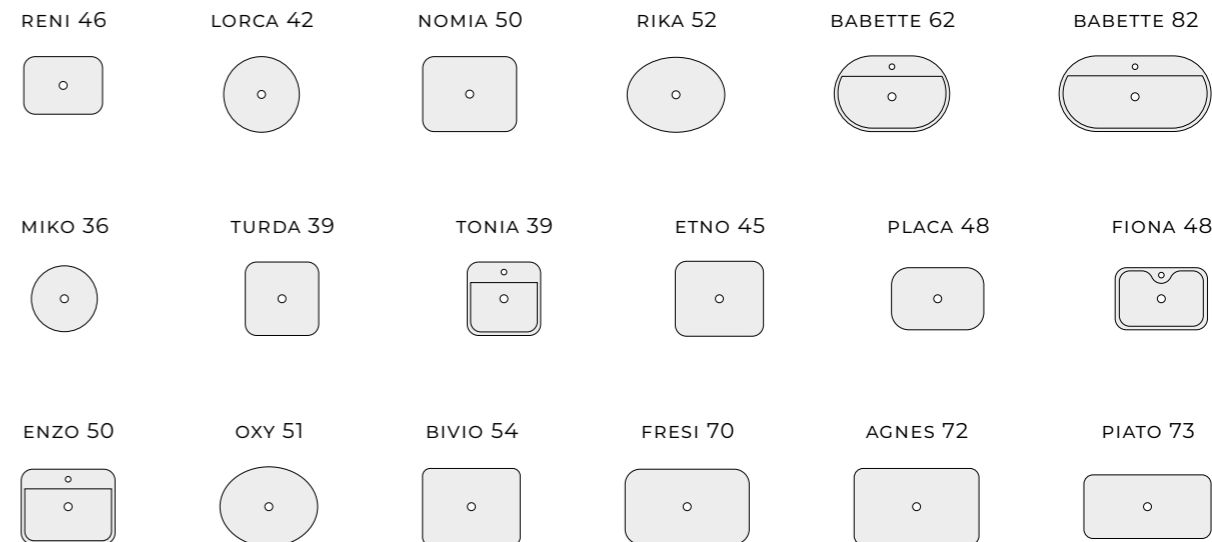

COUNTERTOP WASHBASINS