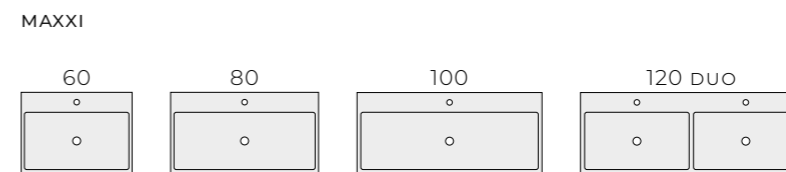

FURNITURE

COUNTERTOP WASHBASINS

HANDLES / KNOBS

WASHBASINS

SAMPLE CONFIGURATIONS