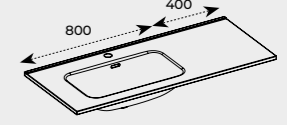

LOOK HANDLES, 1 PC

HANDLES
MADE OF
METAL

colour	index	index	index	index
WHITE MATT	168354	168355	168356	168357
CHROME	168553	168552	168551	168550
GOLD	167737N	167738N	167739N	167740N
ROSE GOLD	168557	168556	168555	168554
STONE MATT	168358	168359	168360	168361
ANTHRACITE MATT	168362	168363	168364	168365
BLACK MATT	167576	167515	167516	167577

SOHO HANDLES, 1 PC

HANDLES
MADE OF
METAL

colour	index	index	index	index
CHROME	168658	168657	168656	168655
GOLD	168651	168652	168653	168654
ROSE GOLD	168662	168661	168660	168659
BLACK MATT	168649	168647	168648	168650

ORGANIC HANDLES, 1 PC

HANDLES
MADE OF
METAL

colour	index	index
CHROME	168626	168627
GOLD	168628	168629
BLACK MATT	168630	168631

LOOK KNOBS, 1 PC

KNOBS
MADE OF
METAL

colour	index
STAINLESS STEEL	168841
GOLD	168840
BLACK MATT	168839

BARCELONA HANDLES, 1 PC

HANDLES
MADE OF
METAL

colour	index	index
CHROME	168632	168633
BLACK MATT	168634	168635

SKAPPA WASHBASINS

WASHBASINS
MADE OF
CERAMICS

colour	index	index	index	index
WHITE GLOSS	145830	145840	145855	145875
ANTHRACITE MATT	146061	146066	146071	146076
BLACK MATT	146060	146065	146070	146075
FOREST GREEN MATT	146058	146063	146068	146073
NAVY BLUE MATT	146059	146064	146069	146074
FUME MATT	146057	146062	146067	146072

SKAPPA WASHBASINS

WASHBASINS
MADE OF
CERAMICS

colour	index	index	index	index
WHITE GLOSS	145935	145945	145955	145965

SKAPPA WASHBASINS

WASHBASINS
MADE OF
CERAMICS

colour	index	index
WHITE GLOSS	145915	145925

SKAPPA WASHBASIN 100 L/R-60 WITH/WITHOUT A TAP HOLE

SKAPPA WASHBASINS WITHOUT A TAP HOLE

WASHBASINS
MADE OF
CERAMICS

colour	index	index	index	index
WHITE GLOSS	146031	146032	146033	146036

SKAPPA WASHBASINS WITHOUT A TAP HOLE

WASHBASINS
MADE OF
CERAMICS

colour	index	index	index	index
WHITE GLOSS	146035	146034	146040	146039