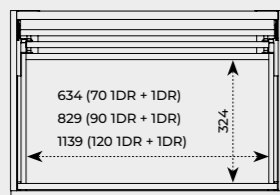

THE UPPER DRAWER BASIN UNITS