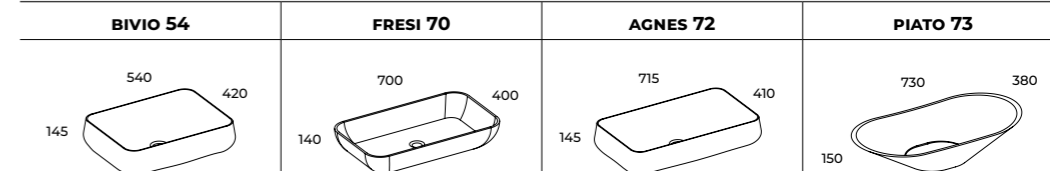

COUNTERTOP WASHBASINS

WASHBASINS MADE OF **CERAMICS**

colour	index	index	index
WHITE GLOSS	145038	145033	145029

CLICK-CLACK PLUGS

Ø 7

PLUGS MADE OF **CERAMICS**

colour	index
WHITE GLOSS	168413
STONE MATT	167955
BLACK MATT	167958

COMPACT MARBLE COUNTERTOPS - ELITSTONE - UNICOLOUR

COUNTERTOPS MADE OF **COMPACT MARBLE** COVERED WITH WATERPROOF POLYMER PAINT AND A SCRATCH-RESISTANT COATING