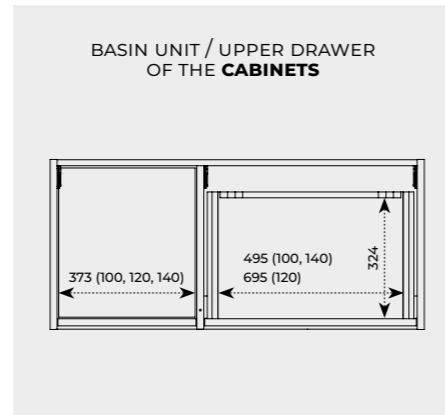

BASIN UNITS	
140 3DR 2D	
CABINET WITHOUT HANDLES	
	colour
NATURAL OAK	168917
AMERICAN WALNUT	168916

A SPACE-EFFICIENT SIPHON IS REQUIRED

BASES			
	90	110	130
	FOR BASIN UNITS 100 CM	FOR BASIN UNITS 120 CM	FOR BASIN UNITS 140 CM
BASES MADE OF METAL			
	colour	index	index
RED MATT	168919	168921	168923
BLACK MATT	168918	168920	168922