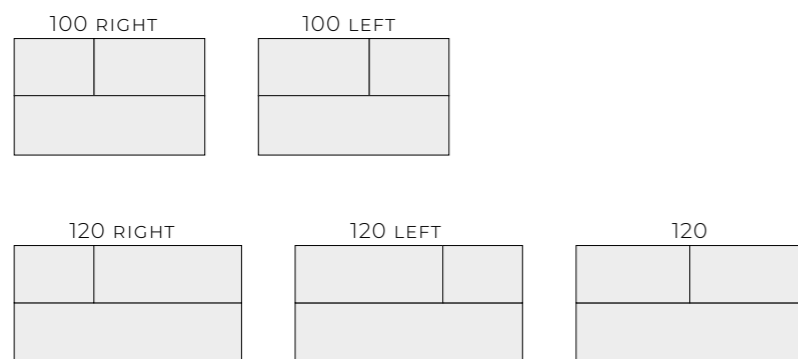

THREE-DRAWER BASIN UNITS