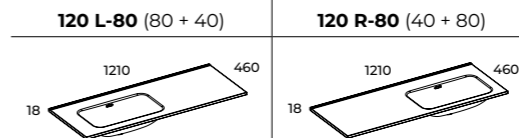

SKAPPA WASHBASINS WITHOUT A TAP HOLE

D 46

WASHBASINS
MADE OF
CERAMICS

colour	index	index
WHITE GLOSS	146038	146037