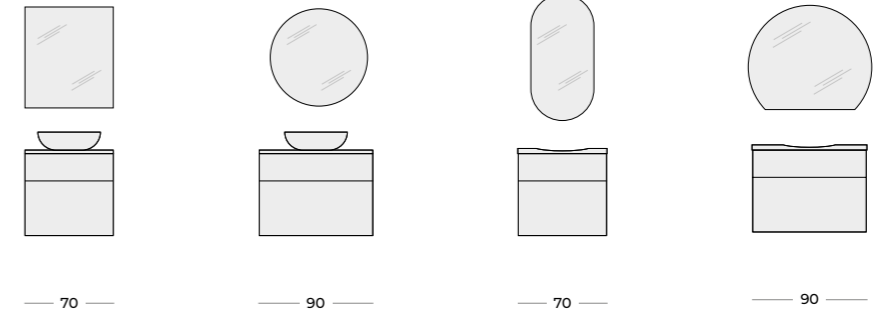

BIVIO 54

FRESI 70

AGNES 72

PIATO 73

SAMPLE CONFIGURATIONS

TWO-DRAWER BASIN UNITS			
	70 2DR	90 2DR	
CABINET WITHOUT HANDLES			
	colour	index	index
	WHITE GLOSS	167026	167027
	LIGHT GREY GLOSS	167305	167278
BLACK MATT	168303	168304	