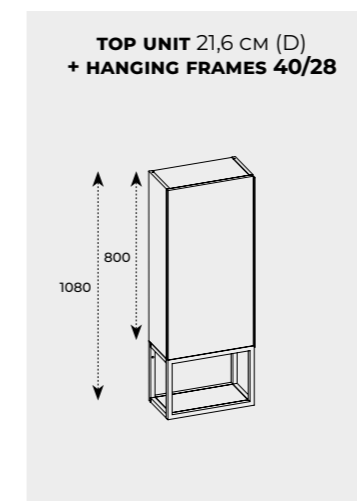

MODULES		
	20 SLIM	20 DUO
colour	index	index
WHITE GLOSS	167099	167101
WHITE MATT	167616	167618
STONE MATT	167617	167619
ANTHRACITE GLOSS	167100	167102
BLACK MATT	168115	168116
CANELA OAK	167245	167246
WALNUT LINCOLN	169031	169030

TOP UNITS		
	40 1D 21,6 CM (D)	40 1D 31,6 CM (D)
CABINET WITHOUT HANDLES		
UNIVERSAL DOOR		
colour	index	index
WHITE GLOSS	166998	167012
WHITE MATT	167612	167614
STONE MATT	167613	167615
ANTHRACITE GLOSS	166999	167013
BLACK MATT	168190	168290
FOREST GREEN MATT	168570	168571
NAVY BLUE MATT	168584	168585
FUME MATT	168597	168598
CANELA OAK	167248	167561
WALNUT LINCOLN	168695	168696

i TOP UNIT 40 1D 21,6 CM (D) CAN BE APPLIED WITH HANGING FRAMES WITH GLASS SHELVES 40/28 AND 40/80