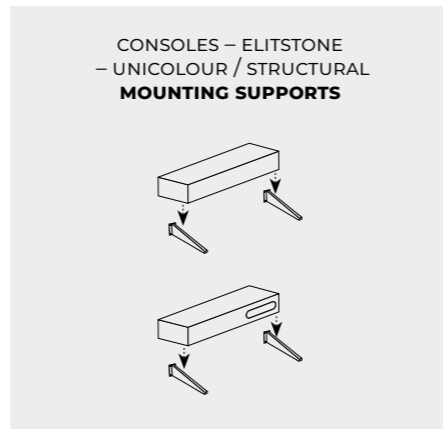

COMPACT MARBLE CONSOLES – ELITSTONE – STRUCTURAL

	120	140
D 46		
CONSOLES MADE OF COMPACT MARBLE		
colour	index	index
WHITE CALACATTA	167487	167488*
BLACK MARQUINA	167489	167490*

*UNTIL STOCK LASTS

DIMPLE WALL-HUNG WASHBASINS – ELITSTONE – UNICOLOUR

	80	100	120 L	120 P
D 46				
WALL-HUNG WASHBASIN MADE OF COMPACT MARBLE COVERED WITH WATERPROOF POLYMER PAINT AND A SCRATCH-RESISTANT COATING				
colour	index	index	index	index
WHITE MATT	168852	168860	168868	168876
STONE MATT	168853	168861	168869	168877
ANTHRACITE MATT	168854	168862	168870	168878
BLACK MATT	168855	168863	168871	168879
FOREST GREEN MATT	168856	168864	168872	168880
NAVY BLUE MATT	168857	168865	168873	168881
FUME MATT	168858	168866	168874	168882
TERRA PINK MATT	168859	168867	168875	168883

DIMPLE WALL-HUNG WASHBASINS – ELITSTONE – UNICOLOUR

120 DUO

colour	index
WHITE MATT	168884
STONE MATT	168885
ANTHRACITE MATT	168887
BLACK MATT	168888
FOREST GREEN MATT	168889
NAVY BLUE MATT	168890
FUME MATT	168891
TERRA PINK MATT	168892