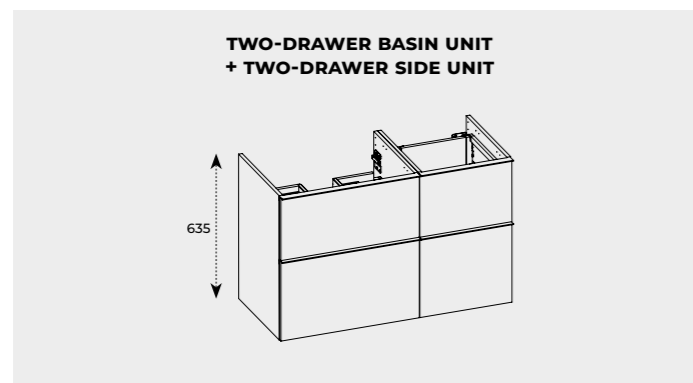

BASES				
APPLY WITH CABINETS AND/OR TWO-DRAWER SIDE UNITS				
	60	80	100	120
BASES MADE OF METAL				
colour	index	index	index	index
WHITE MATT	168435	168436	168437	168438
BLACK MATT	168439	168440	168441	168442

SIDE UNITS			
	40 2DR	40 1D	40 CARGO
CABINET WITHOUT HANDLES			
colour	index	index	index
WHITE GLOSS	167728	166995	167309
WHITE MATT	167730	167610	167608
STONE MATT	167731	167611	167609
ANTHRACITE GLOSS	167729	166996	167310
BLACK MATT	168112	168114	168113
FOREST GREEN MATT	168569	168568	168567
NAVY BLUE MATT	168583	168582	168581
FUME MATT	168596	168595	168594
CANELA OAK	167844	167247	167359
WALNUT LINCOLN	168694	168693	168692

MODULES		
	20 SLIM	20 DUO
colour	index	index
WHITE GLOSS	167099	167101
WHITE MATT	167616	167618
STONE MATT	167617	167619
ANTHRACITE GLOSS	167100	167102
BLACK MATT	168115	168116
CANELA OAK	167245	167246
WALNUT LINCOLN	169031	169030

TOP UNITS		
	40 1D 21,6 CM (D)	40 1D 31,6 CM (D)
CABINET WITHOUT HANDLES		
UNIVERSAL DOOR		
colour	index	index
WHITE GLOSS	166998	167012
WHITE MATT	167612	167614
STONE MATT	167613	167615
ANTHRACITE GLOSS	166999	167013
BLACK MATT	168190	168290
FOREST GREEN MATT	168570	168571
NAVY BLUE MATT	168584	168585
FUME MATT	168597	168598
CANELA OAK	167248	167561
WALNUT LINCOLN	168695	168696

i TOP UNIT 40 1D 21,6 CM (D) CAN BE APPLIED WITH HANGING FRAMES WITH GLASS SHELVES 40/28 AND 40/80

HANGING FRAMES 40/28	
METAL FRAMES WITH GLASS SHELVES	
FOR TOP UNITS WITH 216 MM DEPTH	
colour	index
WHITE MATT	168189
BLACK MATT	168188

HANGING FRAMES 40/80	
METAL FRAMES WITH GLASS SHELVES	
FOR TOP UNITS WITH 216 MM DEPTH	
colour	index
WHITE MATT	168187
BLACK MATT	168186