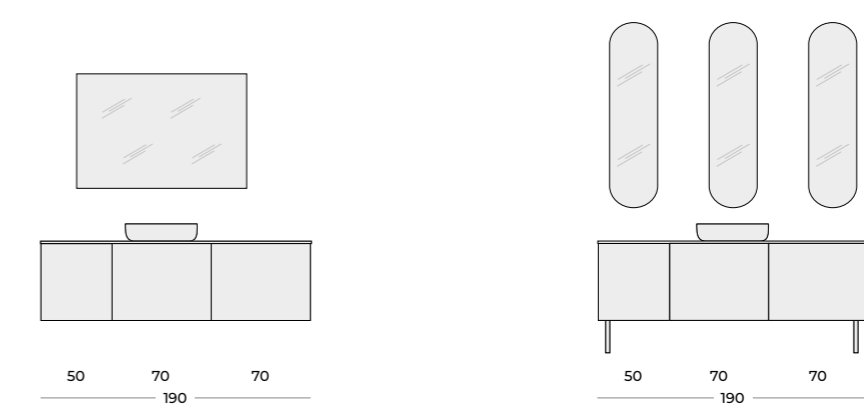

FURNITURE

BASIN UNITS WITH AN INTERNAL DRAWER

ONE-DRAWER SIDE UNIT

SIDE UNIT CARGO

LEGS

HANDLES

MOODY (50, 70, 90)

WASHBASINS

IWA

METIS

COUNTERTOP WASHBASINS

RENI 46

LORCA 42

NOMIA 50

RIKA 52

BABETTE 62

BABETTE 82

MIKO 36

TURDA 39

TONIA 39

ETNO 45

PLACA 48

FIONA 48

ENZO 50

OXY 51

BIVIO 54

FRESI 70

AGNES 72

PIATO 73

SAMPLE CONFIGURATIONS