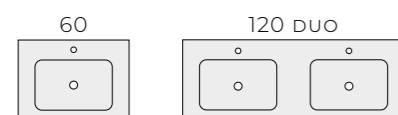

KIDO (3)

WASHBASINS

SKAPPA WITH A TAP HOLE, SKAPPA WITHOUT A TAP HOLE

PIAZZA

MAXXI

COUNTERTOP WASHBASINS

SAMPLE CONFIGURATIONS

TWO-DRAWER BASIN UNITS