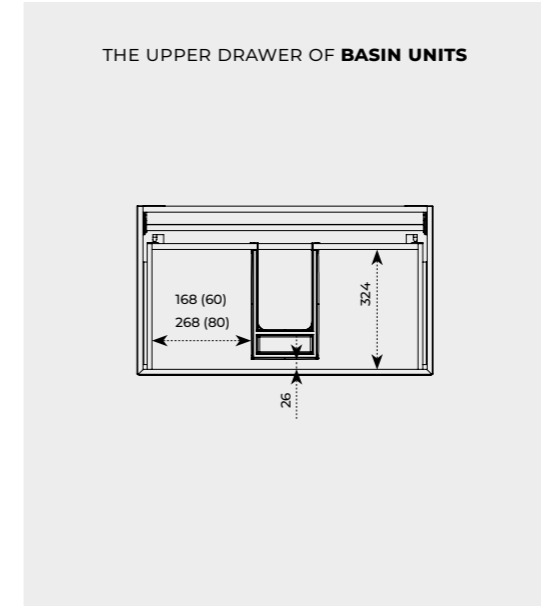

TWO-DRAWER BASIN UNIT + CARGO   **THREE-DRAWER BASIN UNIT**

	120 (80 2DR L + CARGO R)	120 (80 2DR R + CARGO L)	100 3DR L	100 3DR R
colour	index	index	index	index
WHITE GLOSS	169093	169094	169091	169092
WHITE MATT	168164	168168	168156	168160
STONE MATT	168165	168169	168157	168161
ANTHRACITE MATT	168166	168170	168158	168162
BLACK MATT	168167	168171	168159	168163
FOREST GREEN MATT	169015	169018	169006	169012
NAVY BLUE MATT	169016	169019	169010	169013
FUME MATT	169017	169020	169011	169014

- ORGANISERS
  P. 202
- MIRRORS
  P. 206
- MIRROR
  CABINETS
  P. 214
- MIRROR
  LIGHTING
  P. 218