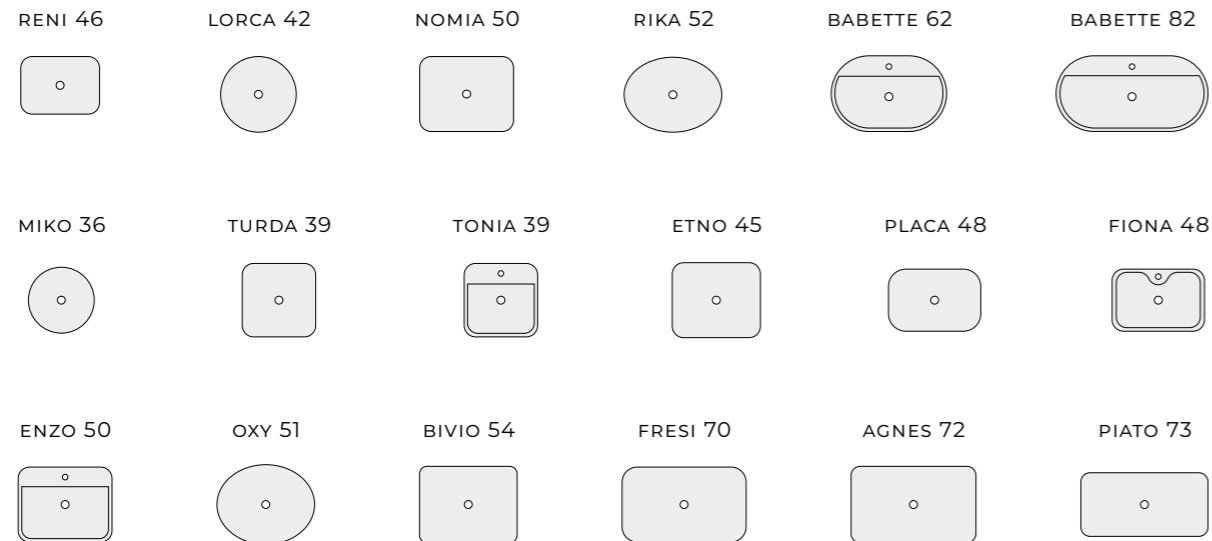

FURNITURE

TWO-DRAWER BASIN UNITS

SIDE UNIT

COLUMN

HANDLES / KNOBS

INGE NEW (8,4, 11,6, 14,8)

LEATHER (18)

LOOK (5)

KIDO (3)

WASHBASINS

SKAPPA WITH A TAP HOLE, SKAPPA WITHOUT A TAP HOLE

PIAZZA

MAXXI

COUNTERTOP WASHBASINS