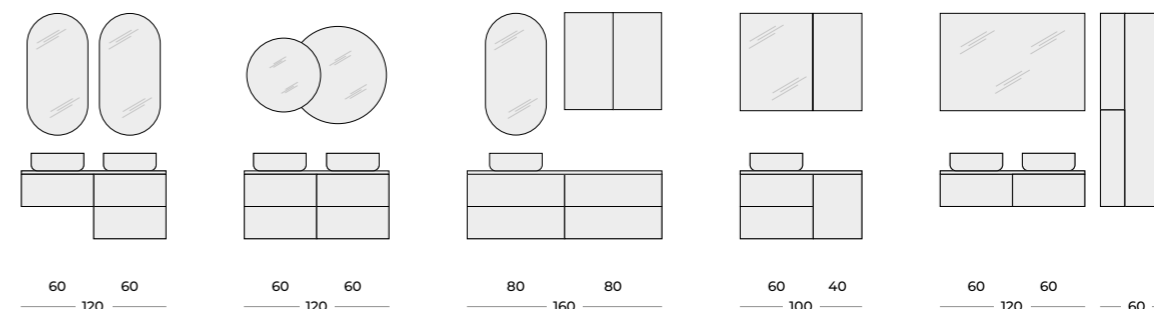

TURDA 39

TONIA 39

PLACA 48

FIONA 48

PIATO 73

SAMPLE CONFIGURATIONS

ONE-DRAWER BASIN UNITS			
	60 1DR	80 1DR	
CABINET WITHOUT HANDLES			
	colour	index	index
	WHITE GLOSS	166730	166731
	ANTHRACITE GLOSS	166788	166789
	BLACK GLOSS	167644	167645
	CANELA OAK	168952	168954
	WALNUT LINCOLN	168953	168955