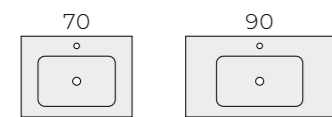

WASHBASINS

IWA