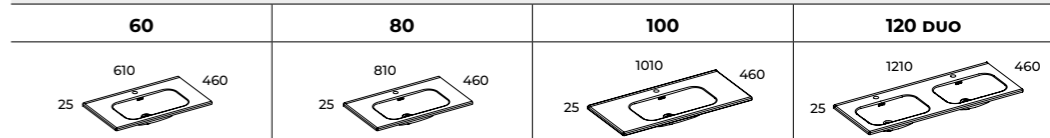

PIAZZA WASHBASINS

D 46

WASHBASINS
MADE OF
CERAMICS

colour	index	index	index	index
WHITE GLOSS	145710	145720	145730	145750