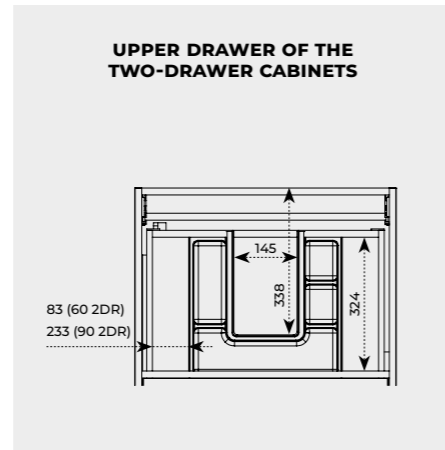

TWO-DRAWER BASIN UNITS

60 2DR		90 2DR	
colour	index	colour	index
WHITE GLOSS	167180	WHITE GLOSS	167182

CABINETS ARE EQUIPPED WITH **BLACK, METAL HANDLES**, CAN BE COMBINED WITH DIFFERENT COLOURS

SIDE UNIT

30 1D	
colour	index
WHITE GLOSS	167186

CABINETS ARE EQUIPPED WITH **BLACK, METAL HANDLES**, CAN BE COMBINED WITH DIFFERENT COLOURS

COLUMN

35 2D 1DR	
colour	index
WHITE GLOSS	167185

CABINETS ARE EQUIPPED WITH **BLACK, METAL HANDLES**, CAN BE COMBINED WITH DIFFERENT COLOURS

INGE NEW HANDLES, 2 PCS.

	8,4	11,6	14,8
	FOR A SIDE UNIT 30 CM	FOR A COLUMN 35 CM	FOR A BASIN UNIT
colour	index	index	index
CHROME	167189	167190	167191
BLACK MATT	167192	167193	167194

HANDLES MADE OF **METAL**

KIDO KNOBS, 1 PC

Ø 3	
colour	index
CHROME	168412
GOLD	168291
ROSE GOLD	168292
PINK MATT	168296
GREEN MATT	168295
BLUE MATT	168294
BLACK MATT	168293

KNOBS MADE OF **METAL**

LOOK KNOBS, 1 PC

Ø 5	
colour	index
STAINLESS STEEL	168841
GOLD	168840
BLACK MATT	168839

KNOBS MADE OF **METAL**

HANDLE, 1 PC

LEATHER	
colour	index
BROWN MATT	168297
BLACK MATT	168407

HANDLES MADE OF **LEATHER**

WASHBASINS SKAPPA

	60	90	120 DUO
colour	index	index	index
WHITE GLOSS	145830	145845	145875
ANTHRACITE MATT	146061	-	146076
BLACK MATT	146060	-	146075
FOREST GREEN MATT	146058	-	146073
NAVY BLUE MATT	146059	-	146074
FUME MATT	146057	-	146072

WASHBASINS MADE OF **CERAMICS**

WASHBASINS SKAPPA WITHOUT A TAP HOLE

	60	120 DUO
colour	index	index
WHITE GLOSS	146031	146034

WASHBASINS MADE OF **CERAMICS**

WASHBASINS PIAZZA   **WASHBASINS MAXXI**

	60	120 DUO	60	120 DUO
colour	index	index	index	index
WHITE GLOSS	145710	145750	145805	145825

WASHBASINS MADE OF **CERAMICS**

COUNTERTOP WASHBASINS

	RENI 46	LORCA 42	NOMIA 50	RIKA 52
colour	index	index	index	index
WHITE GLOSS	145047	145048	145042	145056
STONE MATT	145096	145005	145292	145002
LIGHT GREY MATT	145097*	145086*	145087*	145003*
ANTHRACITE MATT	145098	145007	145294	145004
BLACK MATT	145058	145084	145291	145001
FOREST GREEN MATT	146028	146055	146052	146049
NAVY BLUE MATT	146029	146056	146053	146050
FUME MATT	146027	146054	146051	146048
TERRA PINK MATT	146081	-	-	-

WASHBASINS MADE OF **CERAMICS**

*SUBJECT TO STOCK AVAILABILITY