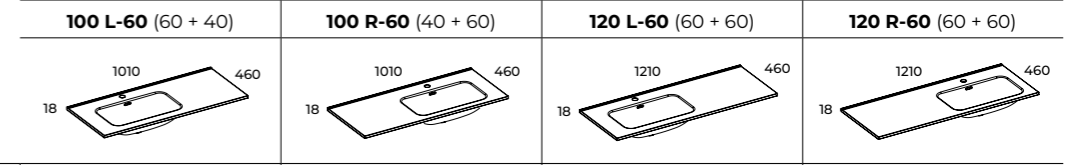

SKAPPA WASHBASINS

WASHBASINS
MADE OF
CERAMICS

colour	index	index	index	index
WHITE GLOSS	145935	145945	145955	145965