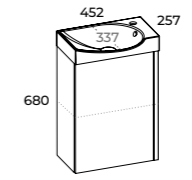

FRONT & SIDE
PANELS:
**LAMINATED /
LACQUERED BOARD
16 MM**
HINGES: **SOFT-
CLOSE SYSTEM**
DOOR: **UNIVERSAL**
WASHBASIN: **RIGHT**

STANDARD CABINETS
ARE EQUIPPED WITH
A **METAL HANDLE
IN CHROME**

SET
45 1D

colour	index	colour	index
WHITE GLOSS	167360	NAVY BLUE MATT	168774
LIGHT GREY GLOSS	167361	FUME MATT	168775
BLACK MATT	168298	CANELA OAK	168776
FOREST GREEN MATT	168773	WALNUT LINCOLN	168777

**SUMMER HANDLES,
1 PC**
HANDLE MADE OF **METAL**