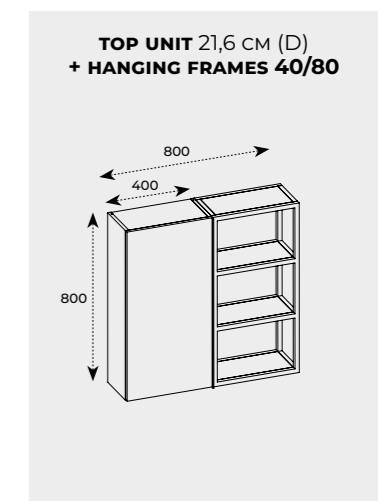

MODULES		
	20 SLIM	20 DUO
colour	index	index
WHITE GLOSS	167099	167101
WHITE MATT	167616	167618
STONE MATT	167617	167619
ANTHRACITE GLOSS	167100	167102
BLACK MATT	168115	168116
CANELA OAK	167245	167246
WALNUT LINCOLN	169031	169030

TOP UNITS		
	40 1D 21,6 CM (D)	40 1D 31,6 CM (D)
CABINET WITHOUT HANDLES		
UNIVERSAL DOOR		
colour	index	index
WHITE GLOSS	166998	167012
WHITE MATT	167612	167614
STONE MATT	167613	167615
ANTHRACITE GLOSS	166999	167013
BLACK MATT	168190	168290
FOREST GREEN MATT	168570	168571
NAVY BLUE MATT	168584	168585
FUME MATT	168597	168598
CANELA OAK	167248	167561
WALNUT LINCOLN	168695	168696

i TOP UNIT 40 1D 21,6 CM (D) CAN BE APPLIED WITH HANGING FRAMES WITH GLASS SHELVES 40/28 AND 40/80