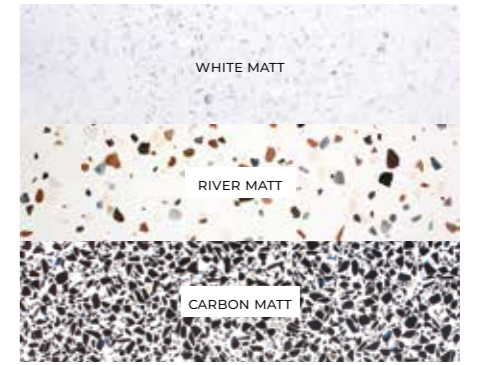

MDF COUNTERTOPS

COUNTERTOPS MADE OF **MDF BOARD** COVERED WITH POLYMER FILM

	60	80	100	120
colour	index	index	index	index
WHITE GLOSS	166890	166892	166894	166895
CLASSIC OAK	166897	166899	166901	166902
WALNUT	169049	169050	169051	169052

MDF COUNTERTOPS

COUNTERTOPS MADE OF **MDF BOARD** COVERED WITH POLYMER FILM

	140	160
colour	index	index
WHITE GLOSS	167046	166896
CLASSIC OAK	167047	166904
WALNUT	169053	169054