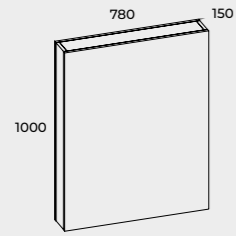

DISPLAYS

LOW DISPLAY 78

DISPLAY ELEMENT