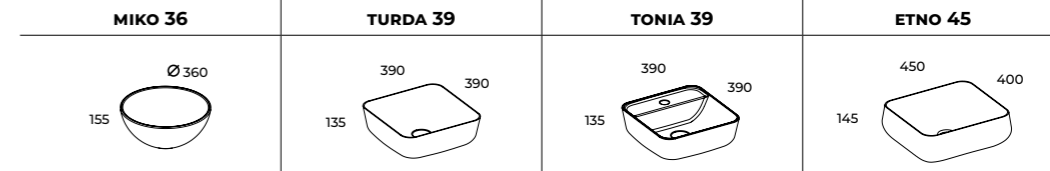

COUNTERTOP WASHBASINS

WASHBASINS MADE OF **CERAMICS**

colour	index	index	index
WHITE GLOSS	145295	145043	145081