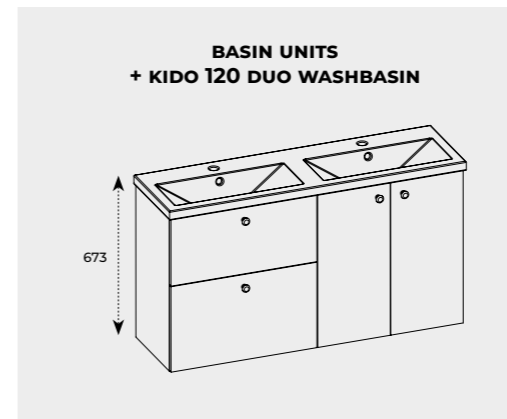

FOR THE TWO 60 CM CABINETS

WASHBASINS MADE OF CERAMICS

1208

38

358

colour	index
WHITE MATT	146026

LEGACY KNOBS, 1 PC

Ø 3,5