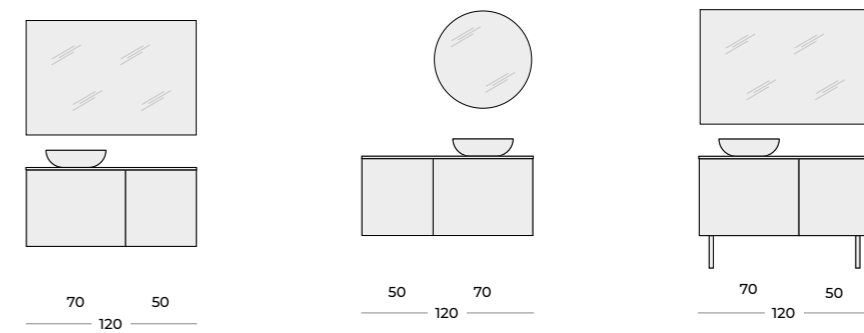

FURNITURE

BASIN UNITS WITH AN INTERNAL DRAWER

ONE-DRAWER SIDE UNIT

SIDE UNIT CARGO

LEGS

HANDLES

MOODY (50, 70, 90)

WASHBASINS

IWA

METIS

COUNTERTOP WASHBASINS

RENI 46

LORCA 42

NOMIA 50

RIKA 52

BABETTE 62

BABETTE 82

MIKO 36

TURDA 39

TONIA 39

ETNO 45

PLACA 48

FIONA 48

ENZO 50

OXY 51

BIVIO 54

FRESI 70

AGNES 72

PIATO 73

SAMPLE CONFIGURATIONS