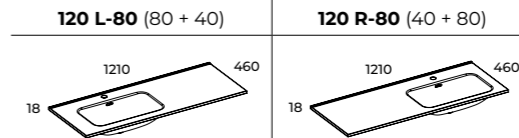

SKAPPA WASHBASINS

D 46

WASHBASINS
MADE OF
CERAMICS

colour	index	index
WHITE GLOSS	145915	145925