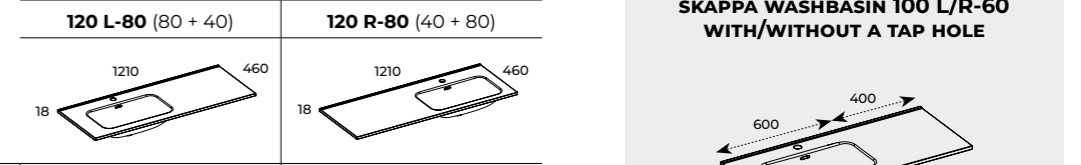

SKAPPA WASHBASINS

WASHBASINS
MADE OF
CERAMICS

colour	index	index
WHITE GLOSS	145915	145925

SKAPPA WASHBASIN 100 L/R-60 WITH/WITHOUT A TAP HOLE

SKAPPA WASHBASINS WITHOUT A TAP HOLE

WASHBASINS
MADE OF
CERAMICS