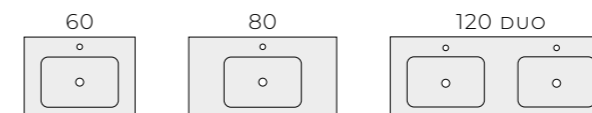

SKAPPA WITH A TAP HOLE, SKAPPA WITHOUT A TAP HOLE

PIAZZA

MAXXI

COUNTERTOP WASHBASINS

TWO-DRAWER BASIN UNITS **TWO-DRAWER BASIN UNIT + CARGO**

	60 2DR	80 2DR	100 (60 2DR L + CARGO R)	100 (60 2DR R + CARGO L)
colour	index	index	index	index
WHITE GLOSS	169087	169088	169089	169090
WHITE MATT	168140	168144	168148	168152
STONE MATT	168141	168145	168149	168153
ANTHRACITE MATT	168142	168146	168150	168154
BLACK MATT	168143	168147	168151	168155
FOREST GREEN MATT	168997	169000	169003	169007
NAVY BLUE MATT	168998	169001	169004	169008
FUME MATT	168999	169002	169005	169009