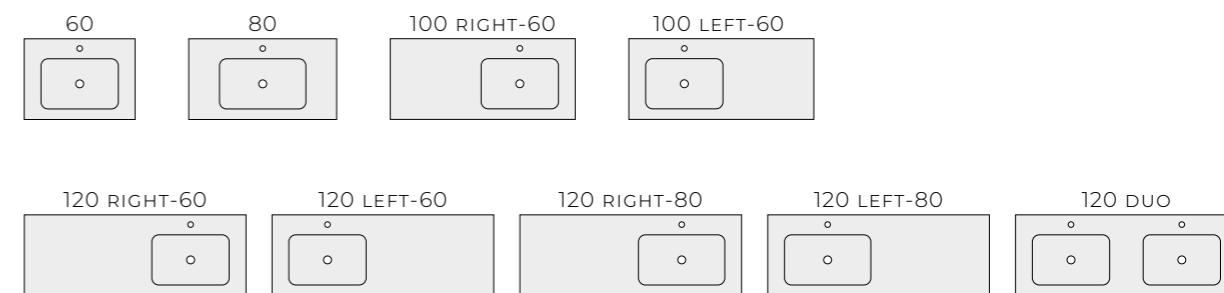

SKAPPA WITH A TAP HOLE, SKAPPA WITHOUT A TAP HOLE

PIAZZA

MAXXI

COUNTERTOP WASHBASINS

TWO-DRAWER BASIN UNITS **TWO-DRAWER BASIN UNIT + CARGO**

	60 2DR	80 2DR	100 (60 2DR L + CARGO R)	100 (60 2DR R + CARGO L)
colour	index	index	index	index
WHITE GLOSS	169087	169088	169089	169090
WHITE MATT	168140	168144	168148	168152
STONE MATT	168141	168145	168149	168153
ANTHRACITE MATT	168142	168146	168150	168154
BLACK MATT	168143	168147	168151	168155
FOREST GREEN MATT	168997	169000	169003	169007
NAVY BLUE MATT	168998	169001	169004	169008
FUME MATT	168999	169002	169005	169009