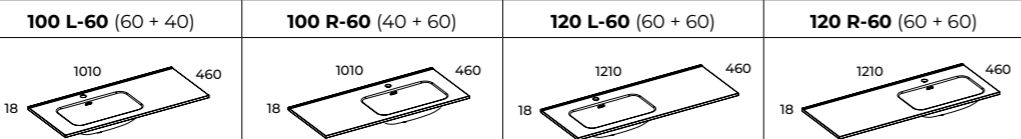

SKAPPA WASHBASINS

D 46

WASHBASINS
MADE OF
CERAMICS

colour	index	index	index	index
WHITE GLOSS	145935	145945	145955	145965