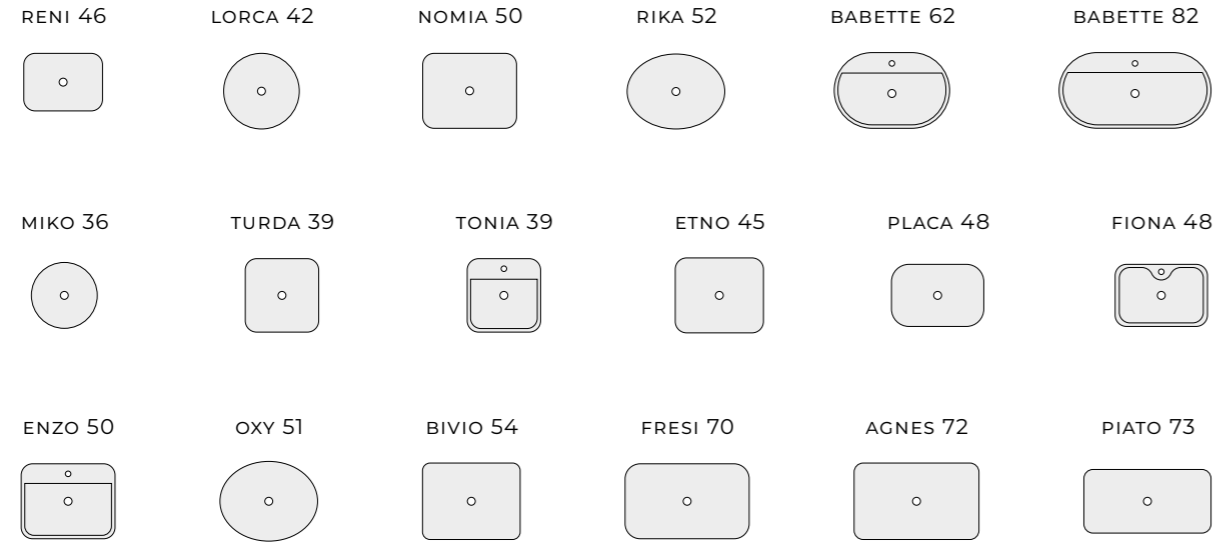

FURNITURE

BASIN UNITS WITH AN INTERNAL DRAWER

A SPACE-EFFICIENT SIPHON IS REQUIRED

COUNTERTOP WASHBASINS