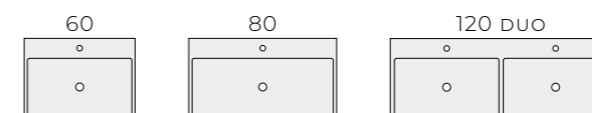

SKAPPA WITH A TAP HOLE, SKAPPA WITHOUT A TAP HOLE

PIAZZA

MAXXI

COUNTERTOP WASHBASINS

TWO-DRAWER BASIN UNITS **TWO-DRAWER BASIN UNIT + CARGO**

	60 2DR	80 2DR	100 (60 2DR L + CARGO R)	100 (60 2DR R + CARGO L)
colour	index	index	index	index
WHITE GLOSS	169087	169088	169089	169090
WHITE MATT	168140	168144	168148	168152
STONE MATT	168141	168145	168149	168153
ANTHRACITE MATT	168142	168146	168150	168154
BLACK MATT	168143	168147	168151	168155
FOREST GREEN MATT	168997	169000	169003	169007
NAVY BLUE MATT	168998	169001	169004	169008
FUME MATT	168999	169002	169005	169009