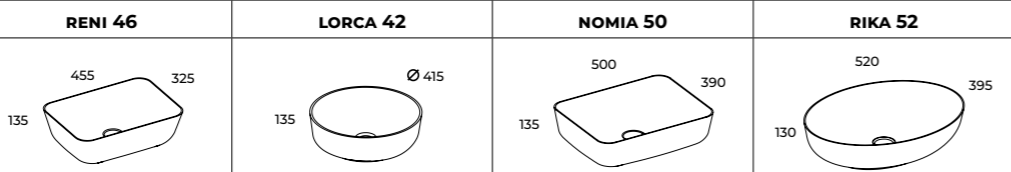

COUNTERTOP WASHBASINS

WASHBASINS MADE OF **CERAMICS**

colour	index	index	index	index
WHITE GLOSS	145047	145048	145042	145056
STONE MATT	145096	145005	145292	145002
BLACK MATT	145058	145084	145291	145001