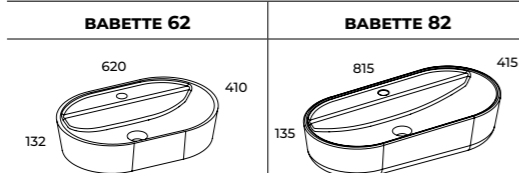

COUNTERTOP WASHBASINS

WASHBASINS MADE OF **CERAMICS**

colour	index	index
WHITE GLOSS	145079	145109
STONE MATT	145102	145106
BLACK MATT	145101	145105