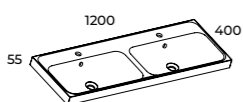

KWADRO WASHBASIN

120 DUO

FOR TWO 60 CM BASIN UNITS

D 40

ACRYLIC
WASHBASINS

colour	index
WHITE GLOSS	22054007N