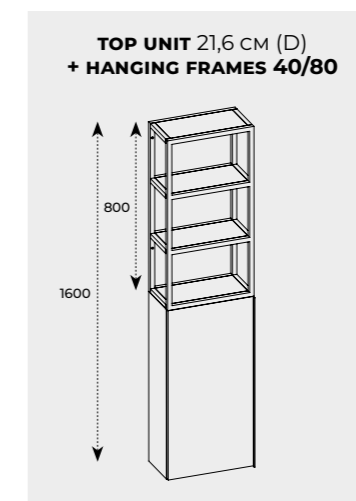

MODULES		
	20 SLIM	20 DUO
colour	index	index
WHITE GLOSS	167099	167101
WHITE MATT	167616	167618
STONE MATT	167617	167619
ANTHRACITE GLOSS	167100	167102
BLACK MATT	168115	168116
CANELA OAK	167245	167246
WALNUT LINCOLN	169031	169030

TOP UNITS		
	40 1D 21,6 CM (D)	40 1D 31,6 CM (D)
CABINET WITHOUT HANDLES		
UNIVERSAL DOOR		
colour	index	index
WHITE GLOSS	166998	167012
WHITE MATT	167612	167614
STONE MATT	167613	167615
ANTHRACITE GLOSS	166999	167013
BLACK MATT	168190	168290
FOREST GREEN MATT	168570	168571
NAVY BLUE MATT	168584	168585
FUME MATT	168597	168598
CANELA OAK	167248	167561
WALNUT LINCOLN	168695	168696

i TOP UNIT 40 1D 21,6 CM (D) CAN BE APPLIED WITH HANGING FRAMES WITH GLASS SHELVES 40/28 AND 40/80