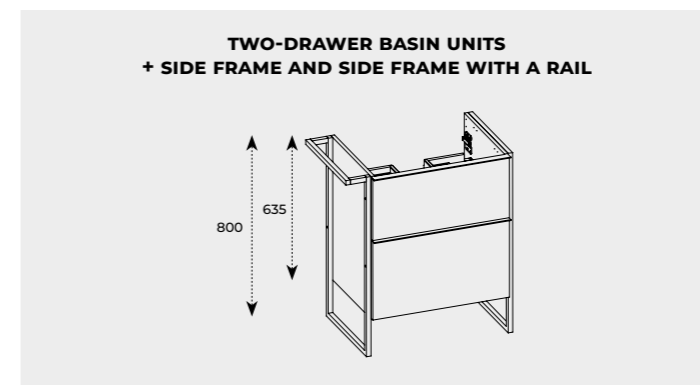

CABINET WITHOUT HANDLES	ONE-DRAWER BASIN UNITS		ONE-DRAWER SIDE UNITS	
	60 IDR	80 IDR	60 IDR	80 IDR
colour	index	index	index	index
WHITE GLOSS	167075	167079	167087	167091
WHITE MATT	167590	167594	167600	167604
STONE MATT	167591	167595	167601	167605
ANTHRACITE GLOSS	167076	167080	167088	167092
BLACK MATT	168103	168104	168108	168109
FOREST GREEN MATT	168558	168560	168563	168565
NAVY BLUE MATT	168572	168574	168577	168579
FUME MATT	168599	168587	168590	168592
CANELA OAK	167250	167251	167256	167257
WALNUT LINCOLN	168683	168685	168688	168690

CABINET WITHOUT HANDLES	TWO-DRAWER BASIN UNITS		
	60 2DR	80 2DR	100 2DR
colour	index	index	index
WHITE GLOSS	167077	167081	167085
WHITE MATT	167592	167596	167598
STONE MATT	167593	167597	167599
ANTHRACITE GLOSS	167078	167082	167086
BLACK MATT	168105	168106	168107
FOREST GREEN MATT	168559	168561	168562
NAVY BLUE MATT	168573	168575	168576
FUME MATT	168586	168588	168589
CANELA OAK	167253	167254	167255
WALNUT LINCOLN	168684	168686	168687

i
ONE AND TWO-DRAWER SIDE UNITS OF A WIDTH OF 60 AND 80 CM SERVE AS A BASIN UNIT ONLY WITH THE USE OF A COUNTERTOP AND A SPACE-EFFICIENT SIPHON

CABINET WITHOUT HANDLES	TWO-DRAWER SIDE UNITS	
	60 2DR	80 2DR
colour	index	index
WHITE GLOSS	167089	167093
WHITE MATT	167602	167606
STONE MATT	167603	167607
ANTHRACITE GLOSS	167090	167094
BLACK MATT	168110	168111
FOREST GREEN MATT	168564	168566
NAVY BLUE MATT	168578	168580
FUME MATT	168591	168593
CANELA OAK	167259	167260
WALNUT LINCOLN	168689	168691

SIDE FRAME	
colour	index
BLACK MATT	167667

SIDE FRAME MADE OF **METAL**
HAS A DECORATIVE PURPOSE

UNDER-CABINET FRAMES MADE OF METAL WITH A GLASS SHELF	UNDER-CABINET FRAMES	
	60	80
colour	index	index
WHITE MATT	168184	168185
BLACK MATT	167665	167666