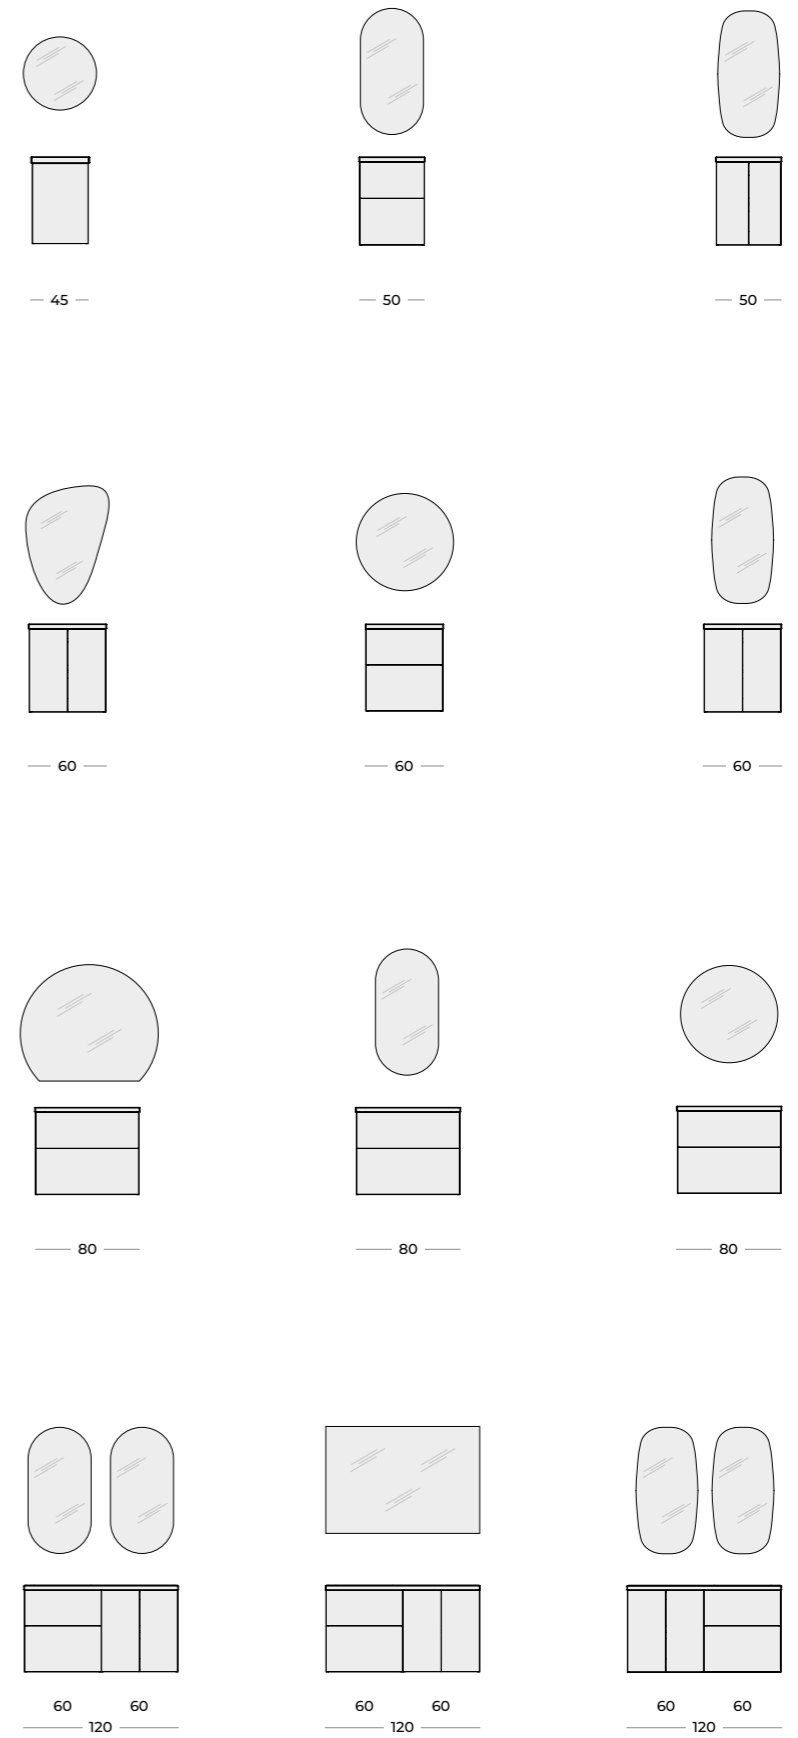

FURNITURE

SET WITH DOORS

SET WITH DRAWERS

BASIN UNITS

KNOBS / HANDLES

KIDO (3)

LOOK (5)

LEGACY (3,5)

LEATHER (18)

WASHBASIN

KIDO

SAMPLE CONFIGURATIONS