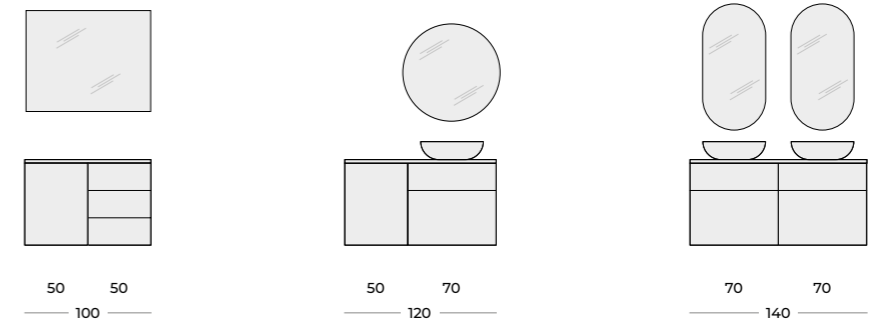

BIVIO 54

FRESI 70

AGNES 72

PIATO 73

SAMPLE CONFIGURATIONS

TWO-DRAWER BASIN UNITS			
	70 2DR	90 2DR	
CABINET WITHOUT HANDLES			
	colour	index	index
	WHITE GLOSS	167026	167027
	LIGHT GREY GLOSS	167305	167278
BLACK MATT	168303	168304	