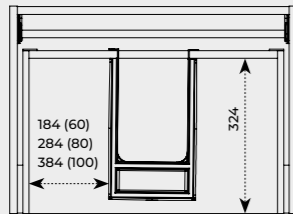

THE CABINETS' FRONTS COVERED WITH **ORNAMENTAL GLASS** IN THE COLOUR OF THE CABINET
CABINET **WITHOUT HANDLES**

TWO-DRAWER BASIN UNITS

	60 2DR	80 2DR	100 2DR
colour	index	index	index
BLACK MATT	168740	168743	168746
FOREST GREEN MATT	169081	169083	169085
NAVY BLUE MATT	169082	169084	169086
FUME MATT	168741	168744	168747

THE UPPER DRAWER BASIN UNITS

SOHO HANDLES, 1 PC

HANDLES MADE OF **METAL**

	60	80	100
colour	index	index	index
CHROME	168657	168656	168655
GOLD	168652	168653	168654
ROSE GOLD	168661	168660	168659
BLACK MATT	168647	168648	168650

LOOK HANDLES, 1 PC

HANDLES MADE OF **METAL**

	60	80	100
colour	index	index	index
WHITE MATT	168355	168356	168357
CHROME	168552	168551	168550
GOLD	167738N	167739N	167740N
ROSE GOLD	168556	168555	168554
STONE MATT	168359	168360	168361
ANTHRACITE MATT	168363	168364	168365
BLACK MATT	167515	167516	167577

SKAPPA WASHBASINS

WASHBASINS MADE OF **CERAMICS**

	60	80	100	120 duo
colour	index	index	index	index
WHITE GLOSS	145830	145840	145855	145875
ANTHRACITE MATT	146061	146066	146071	146076
BLACK MATT	146060	146065	146070	146075
FOREST GREEN MATT	146058	146063	146068	146073
NAVY BLUE MATT	146059	146064	146069	146074
FUME MATT	146057	146062	146067	146072

SKAPPA WASHBASINS WITHOUT A TAP HOLE

WASHBASINS MADE OF **CERAMICS**

	60	80	100	120 duo
colour	index	index	index	index
WHITE GLOSS	146031	146032	146033	146034

COUNTERTOP WASHBASINS

WASHBASINS MADE OF **CERAMICS**

	RENI 46	LORCA 42	NOMIA 50	RIKA 52
colour	index	index	index	index
WHITE GLOSS	145047	145048	145042	145056
STONE MATT	145096	145005	145292	145002
LIGHT GREY MATT	145097*	145086*	145087*	145003*
ANTHRACITE MATT	145098	145007	145294	145004
BLACK MATT	145058	145084	145291	145001
FOREST GREEN MATT	146028	146055	146052	146049
NAVY BLUE MATT	146029	146056	146053	146050
FUME MATT	146027	146054	146051	146048
TERRA PINK MATT	146081	-	-	-

*SUBJECT TO STOCK AVAILABILITY

ORGANISERS P. 202
MIRRORS P. 206
MIRROR CABINETS P. 214
MIRROR LIGHTING P. 218