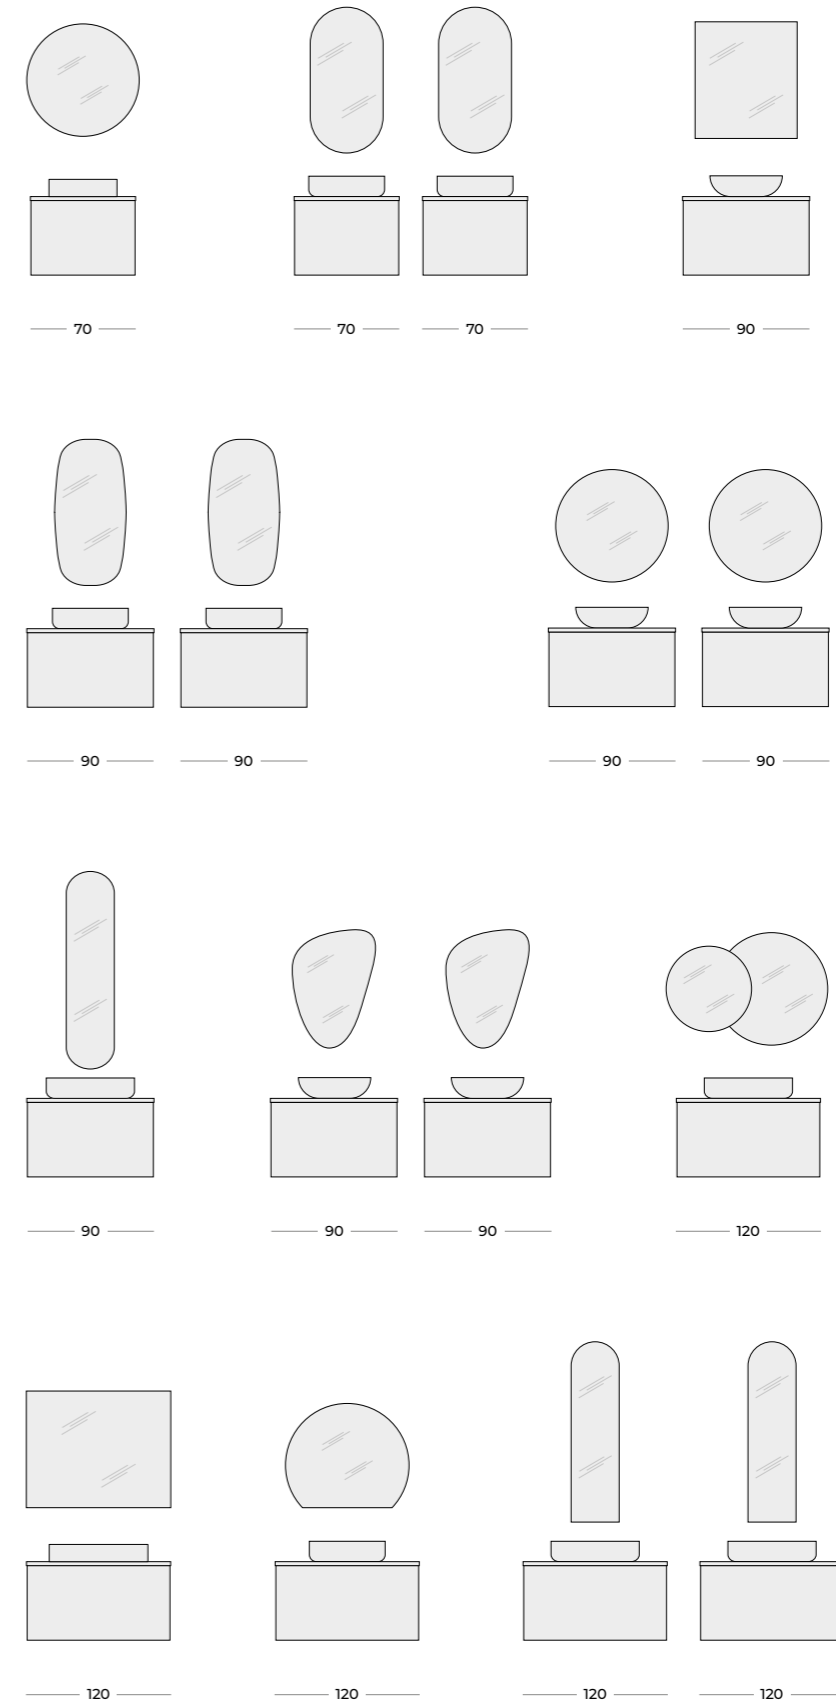

SAMPLE CONFIGURATIONS