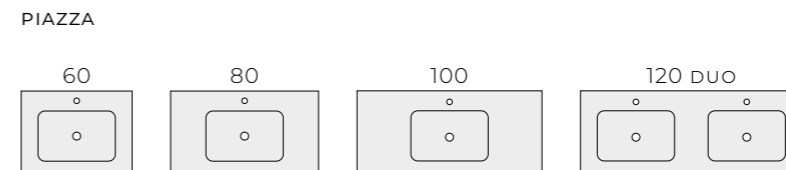

FURNITURE

COUNTERTOP WASHBASINS

HANDLES / KNOBS

WASHBASINS

SAMPLE CONFIGURATIONS