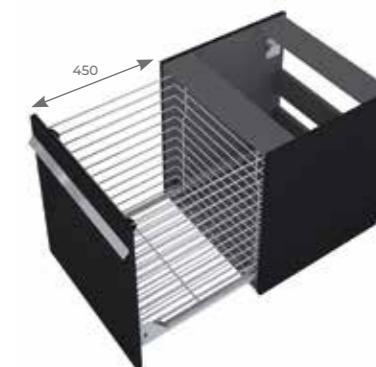

A **cargo basket** in the side unit 50 has durable runners with a lifting capacity of up to 20 kg with a full-extension slide and a soft-close function.

Bottom drawer with **safety rails**.

select a handle
WITHOUT HANDLES
CABINET