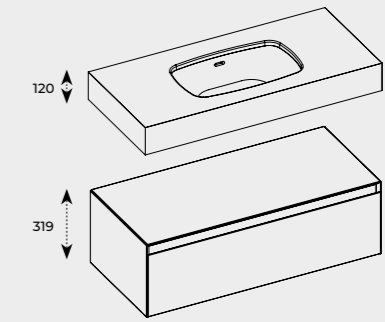

DIMPLE WALL-HUNG WASHBASINS + SIDE UNITS SLIM WITH COUNTERTOP