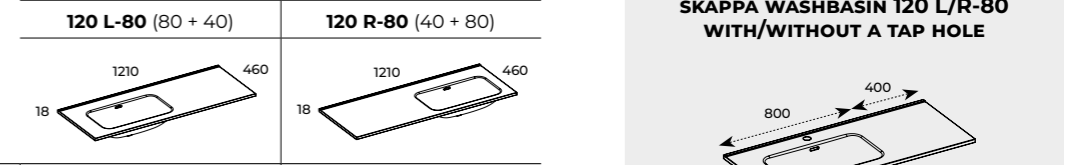

SKAPPA WASHBASINS WITHOUT A TAP HOLE

WASHBASINS
MADE OF
CERAMICS

colour	index	index
WHITE GLOSS	146038	146037

SKAPPA WASHBASIN 120 L/R-80 WITH/WITHOUT A TAP HOLE