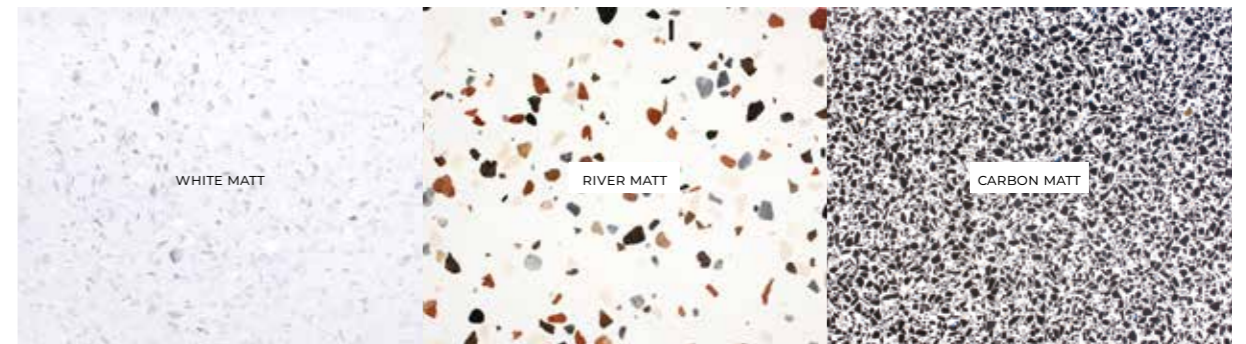

D 46
COUNTERTOPS MADE OF **COMPACT MARBLE**

COMPACT MARBLE COUNTERTOPS – ELITSTONE – TERRAZZO		
	140	160
colour	index	index
WHITE MATT	168542	168543
RIVER MATT	168825	168828
CARBON MATT	168824	168827

D 50
COUNTERTOPS MADE OF **COMPACT MARBLE** COVERED WITH WATERPROOF POLYMER PAINT AND A SCRATCH-RESISTANT COATING

COMPACT MARBLE COUNTERTOPS – ELITSTONE – UNICOLOUR			
	70	90	120
colour	index	index	index
WHITE MATT	168389	168390	168391
STONE MATT	168392	168394	168395
BLACK MATT	168396	168397	168398

D 50
COUNTERTOPS MADE OF **COMPACT MARBLE**

COMPACT MARBLE COUNTERTOPS – ELITSTONE – STRUCTURAL				
	70	90	100	120
	FOR THE 70 CM CABINETS 	FOR THE 90 CM CABINETS 	FOR TWO SIDES UNIT 50 CM 	FOR THE 70 CM CABINET AND 50 CM SIDE UNIT
colour	index	index	index	index
WHITE CALACATTA	167804	167474	167805	167436
BLACK MARQUINA	167807	167476	167808	167477

D 50
COUNTERTOPS MADE OF **COMPACT MARBLE**

COMPACT MARBLE COUNTERTOPS – ELITSTONE – STRUCTURAL			
	140 90+50	140 2x70	190
	FOR THE 70 CM CABINETS AND BASIN UNIT 50 CM 	FOR THE TWO 70 CM CABINETS 	FOR THE TWO 70 CM CABINETS AND BASIN UNIT 50 CM
colour	index	index	index
WHITE CALACATTA	167437	167806	167475
BLACK MARQUINA	167478	167809	167479

D 50
COUNTERTOPS MADE OF **COMPACT MARBLE**

COMPACT MARBLE COUNTERTOPS – ELITSTONE – TERRAZZO			
	70	90	120
colour	index	index	index
WHITE MATT	168830	168833	168836
RIVER MATT	168832	168835	168838
CARBON MATT	168831	168834	168837