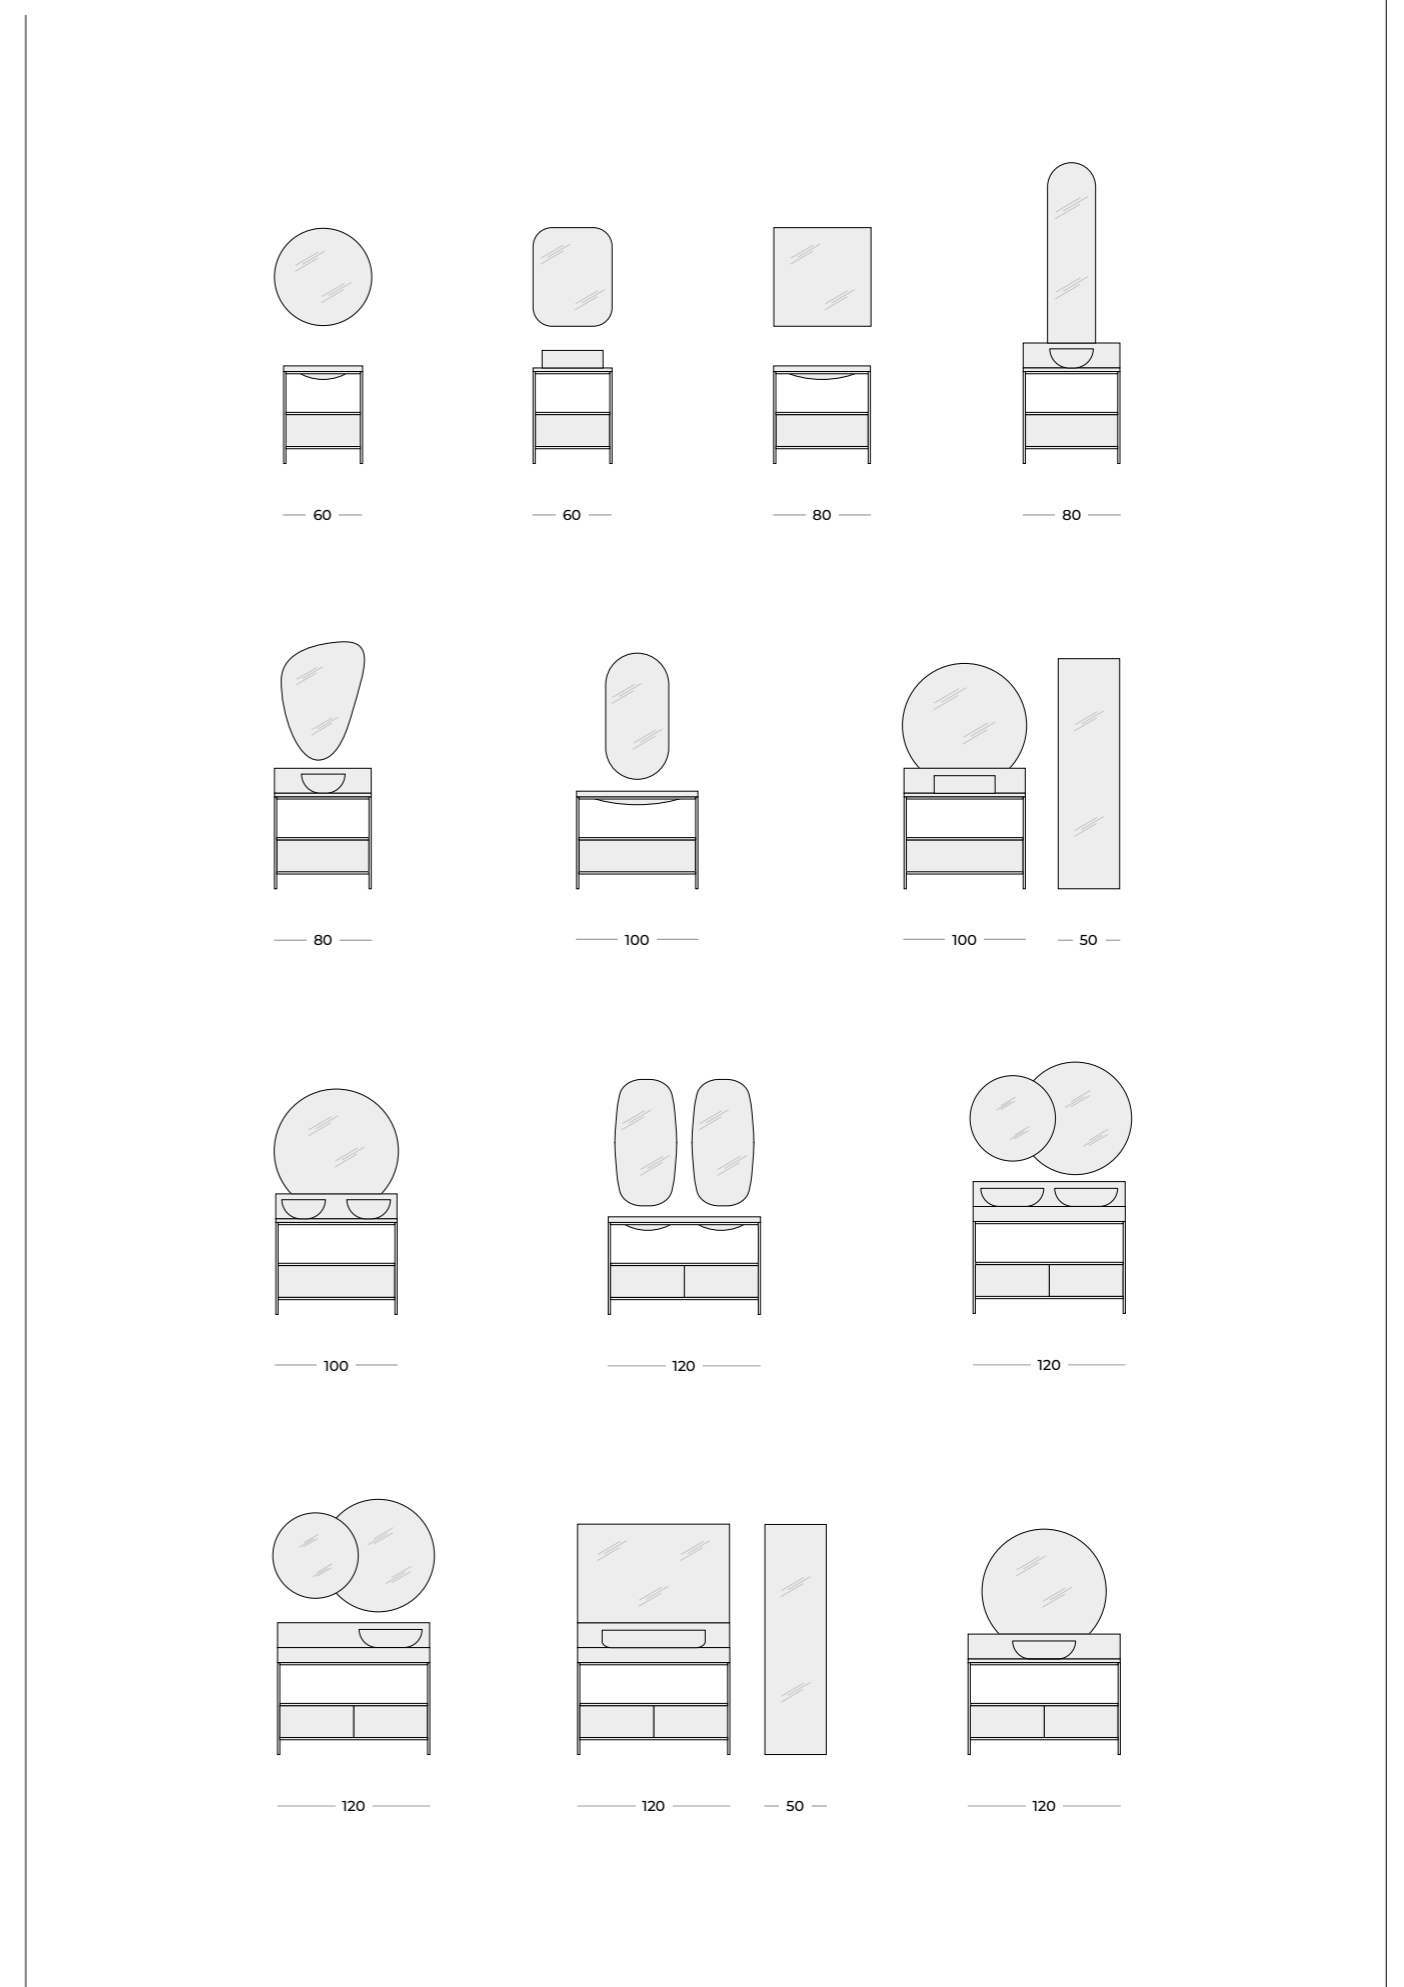

SAMPLE CONFIGURATIONS