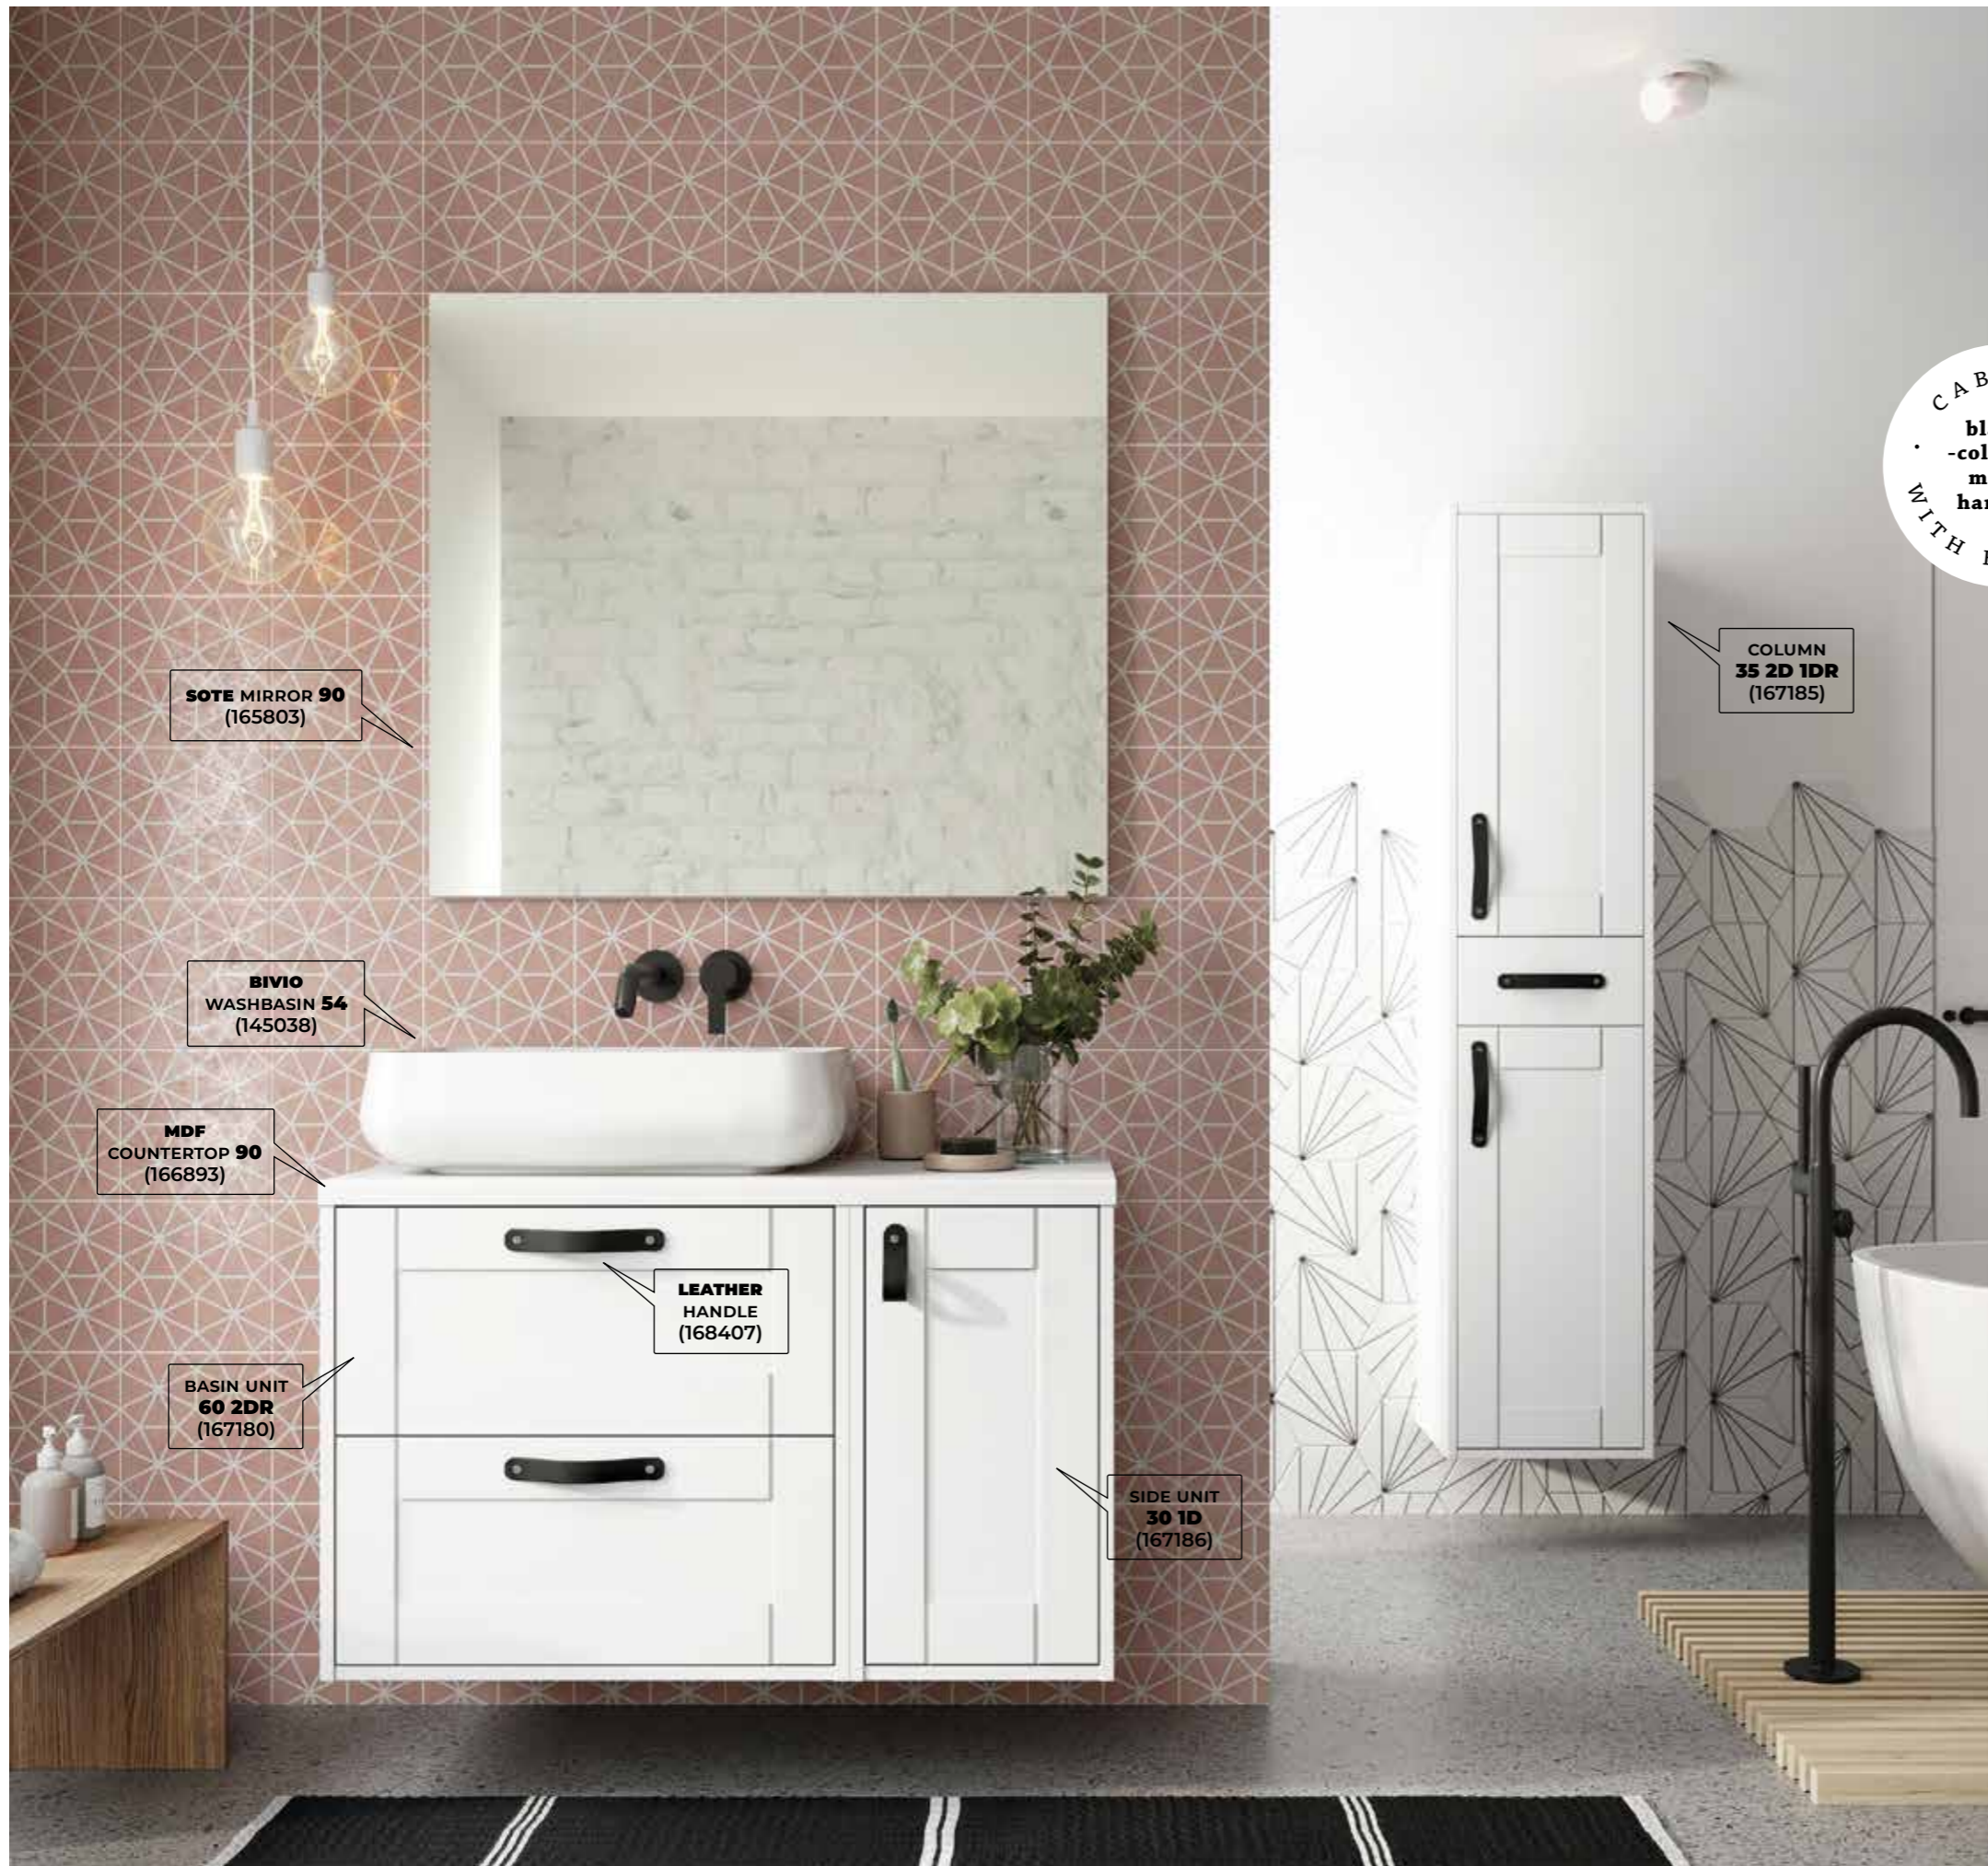

SOTE MIRROR 90
(165803)

BIVIO WASHBASIN 54
(145038)

MDF COUNTERTOP 90
(166893)

BASIN UNIT 60 2DR
(167180)

LEATHER HANDLE
(168407)

SIDE UNIT 30 1D
(167186)

COLUMN 35 2D 1DR
(167185)