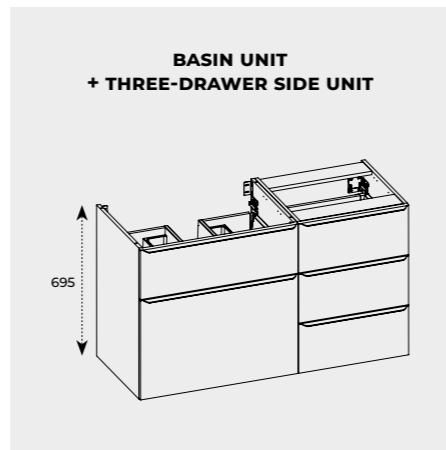

LOFTY HANDLES, 1 PC				
	50	70	90	
HANDLES MADE OF METAL				
	colour	index	index	index
	CHROME	168842	168843	168844
GOLD	167741N	167742N	167743N	
BLACK MATT	167578	167579	167580	

IWA WASHBASINS			
	70	90	
WASHBASINS MADE OF CERAMICS			
	colour	index	index
	WHITE GLOSS	145370	145300

METIS WASHBASINS			
	70	90	
ACRYLIC WASHBASINS			
	colour	index	index
	WHITE GLOSS	145570	145590

COUNTERTOP WASHBASINS					
	RENI 46	LORCA 42	NOMIA 50	RIKA 52	
WASHBASINS MADE OF CERAMICS					
	colour	index	index	index	
	WHITE GLOSS	145047	145048	145042	145056
STONE MATT	145096	145005	145292	145002	
LIGHT GREY MATT	145097*	145086*	145087*	145003*	
ANTHRACITE MATT	145098	145007	145294	145004	
BLACK MATT	145058	145084	145291	145001	
FOREST GREEN MATT	146028	146055	146052	146049	
NAVY BLUE MATT	146029	146056	146053	146050	
FUME MATT	146027	146054	146051	146048	
TERRA PINK MATT	146081	-	-	-	

COUNTERTOP WASHBASINS			
	BABETTE 62	BABETTE 82	
WASHBASINS MADE OF CERAMICS			
	colour	index	index
	WHITE GLOSS	145079	145109
STONE MATT	145102	145106	
LIGHT GREY MATT	145103*	145107*	
ANTHRACITE MATT	145104	145108	
BLACK MATT	145101	145105	
FOREST GREEN MATT	146043	146046	
NAVY BLUE MATT	146042	146045	
FUME MATT	146041	146044	

*SUBJECT TO STOCK AVAILABILITY

COUNTERTOP WASHBASINS					
	MIKO 36	TURDA 39	TONIA 39	ETNO 45	
WASHBASINS MADE OF CERAMICS					
	colour	index	index	index	
	WHITE GLOSS	145295	145043	145081	145039

COUNTERTOP WASHBASINS					
	PLACA 48	FIONA 48	ENZO 50	OXY 51	
WASHBASINS MADE OF CERAMICS					
	colour	index	index	index	
	WHITE GLOSS	145030	145023	145082	145078