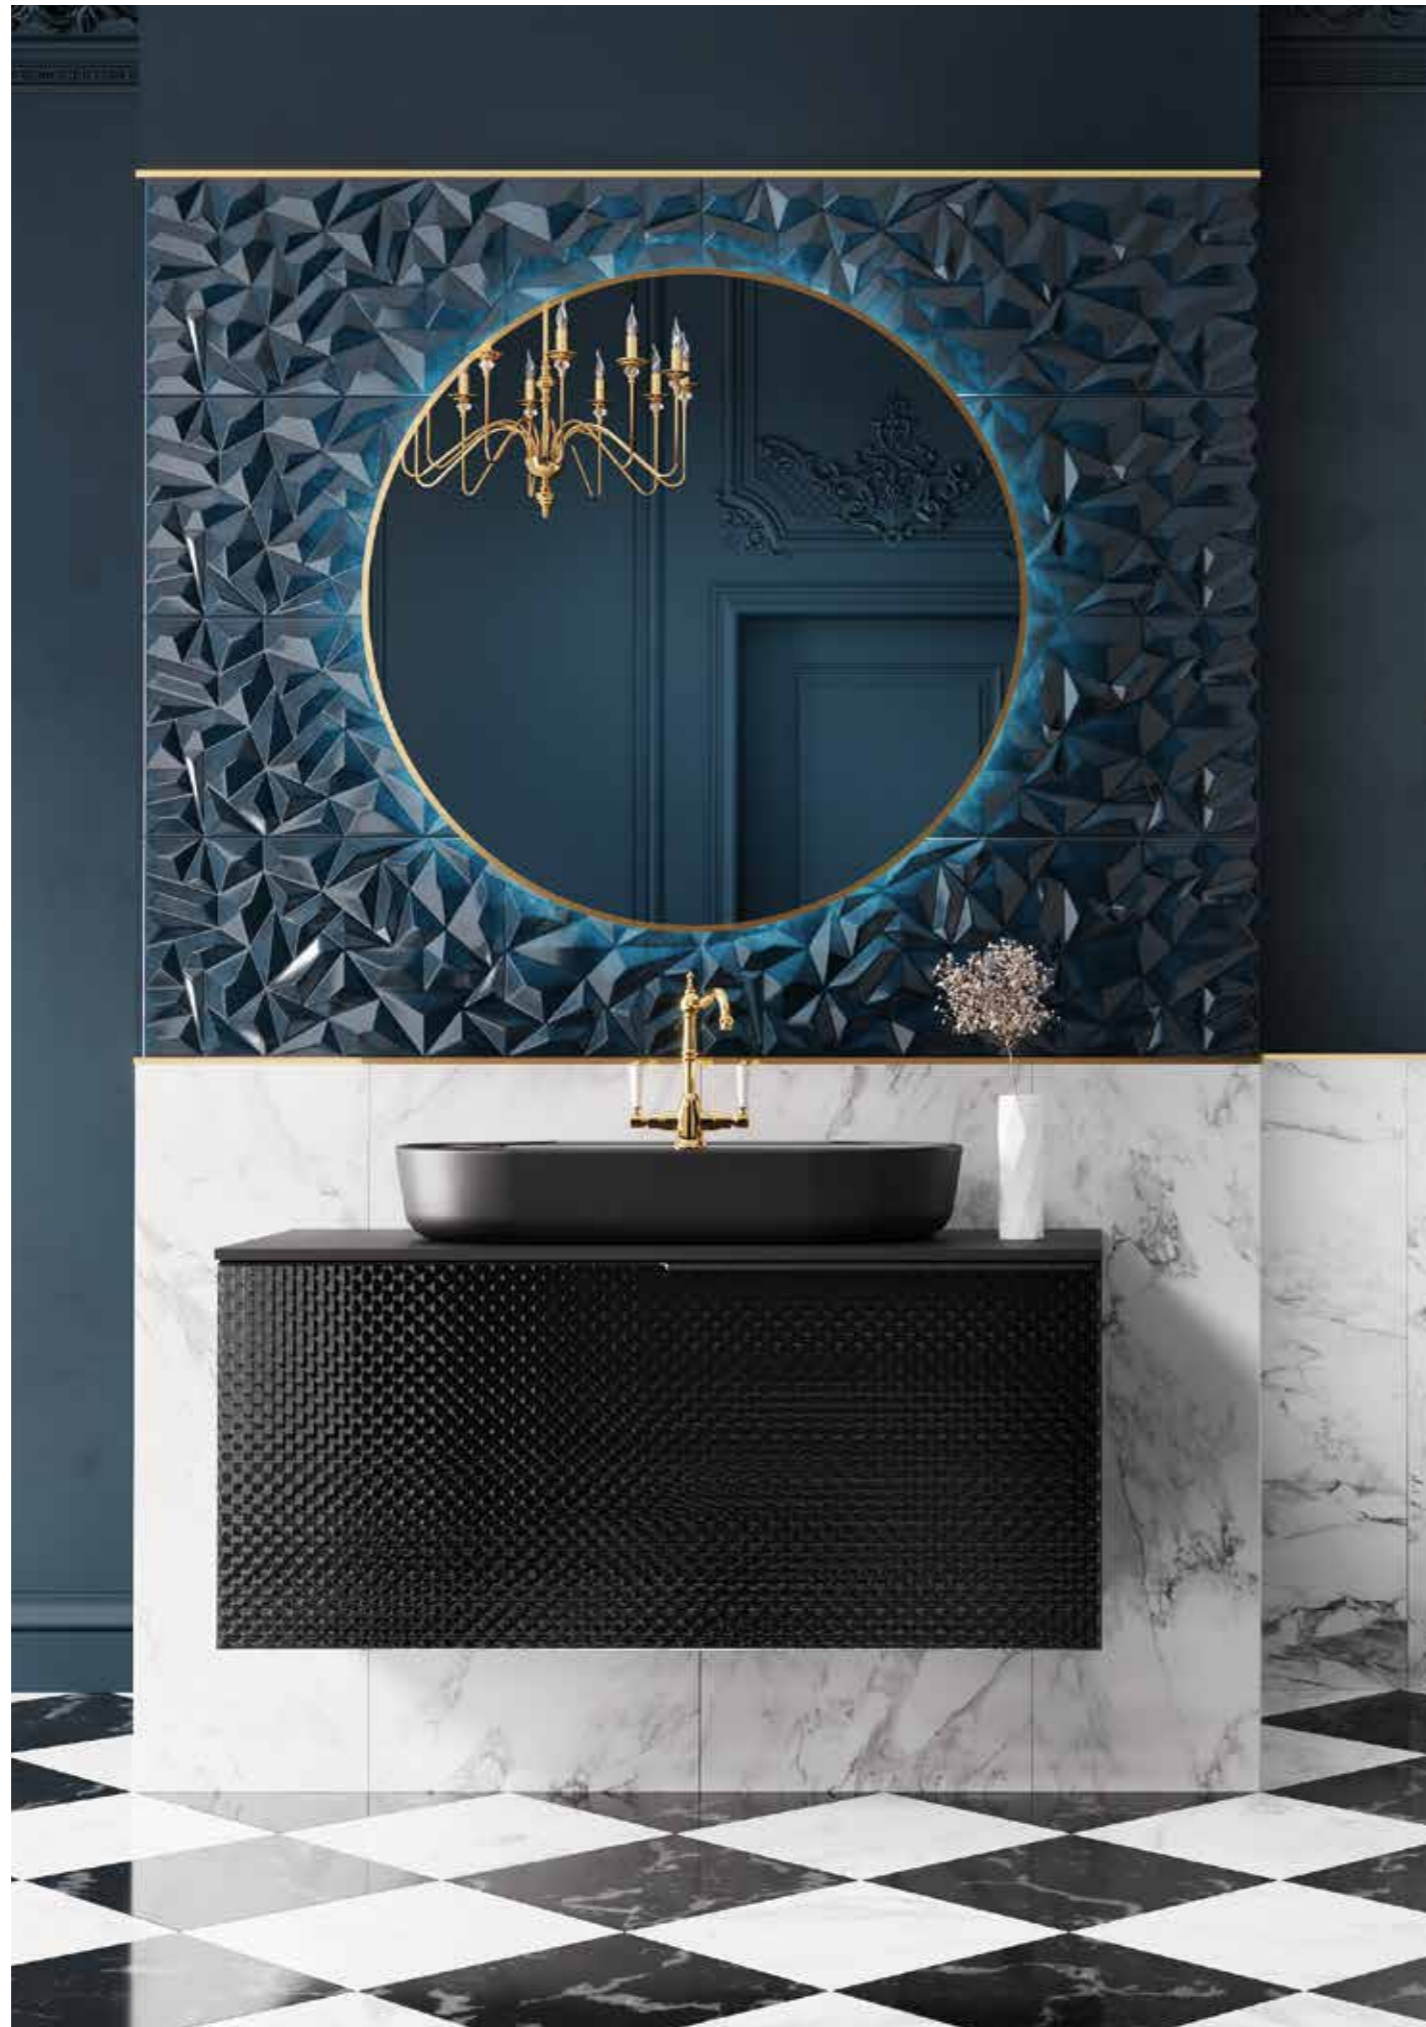

GLAM

COLLECTION'S DEPTH

50 CM

COLOURS

FURNITURE

WHITE MATT

STONE MATT

BLACK MATT