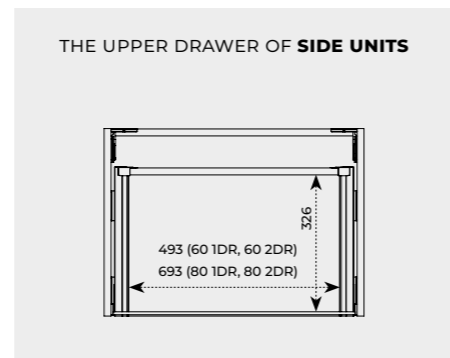

CABINET WITHOUT HANDLES	ONE-DRAWER BASIN UNITS		ONE-DRAWER SIDE UNITS	
	60 IDR	80 IDR	60 IDR	80 IDR
colour	index	index	index	index
WHITE GLOSS	167075	167079	167087	167091
WHITE MATT	167590	167594	167600	167604
STONE MATT	167591	167595	167601	167605
ANTHRACITE GLOSS	167076	167080	167088	167092
BLACK MATT	168103	168104	168108	168109
FOREST GREEN MATT	168558	168560	168563	168565
NAVY BLUE MATT	168572	168574	168577	168579
FUME MATT	168599	168587	168590	168592
CANELA OAK	167250	167251	167256	167257
WALNUT LINCOLN	168683	168685	168688	168690

CABINET WITHOUT HANDLES	TWO-DRAWER BASIN UNITS		
	60 2DR	80 2DR	100 2DR
colour	index	index	index
WHITE GLOSS	167077	167081	167085
WHITE MATT	167592	167596	167598
STONE MATT	167593	167597	167599
ANTHRACITE GLOSS	167078	167082	167086
BLACK MATT	168105	168106	168107
FOREST GREEN MATT	168559	168561	168562
NAVY BLUE MATT	168573	168575	168576
FUME MATT	168586	168588	168589
CANELA OAK	167253	167254	167255
WALNUT LINCOLN	168684	168686	168687

i
ONE AND TWO-DRAWER SIDE UNITS OF A WIDTH OF 60 AND 80 CM SERVE AS A BASIN UNIT ONLY WITH THE USE OF A COUNTERTOP AND A SPACE-EFFICIENT SIPHON

CABINET WITHOUT HANDLES	TWO-DRAWER SIDE UNITS	
	60 2DR	80 2DR
colour	index	index
WHITE GLOSS	167089	167093
WHITE MATT	167602	167606
STONE MATT	167603	167607
ANTHRACITE GLOSS	167090	167094
BLACK MATT	168110	168111
FOREST GREEN MATT	168564	168566
NAVY BLUE MATT	168578	168580
FUME MATT	168591	168593
CANELA OAK	167259	167260
WALNUT LINCOLN	168689	168691

SIDE FRAME	
colour	index
BLACK MATT	167667

SIDE FRAME MADE OF **METAL**
HAS A DECORATIVE PURPOSE

UNDER-CABINET FRAMES MADE OF METAL WITH A GLASS SHELF	UNDER-CABINET FRAMES	
	60	80
colour	index	index
WHITE MATT	168184	168185
BLACK MATT	167665	167666

COUNTERTOP SUPPORT	
43 x 15	
colour	index
BLACK MATT	167492
CHROME GLOSS	166827

SUPPORTS MADE OF **METAL**

SIDE FRAME WITH A RAIL	
colour	index
BLACK MATT	167668

SIDE FRAME MADE OF **METAL**
HAS A DECORATIVE PURPOSE