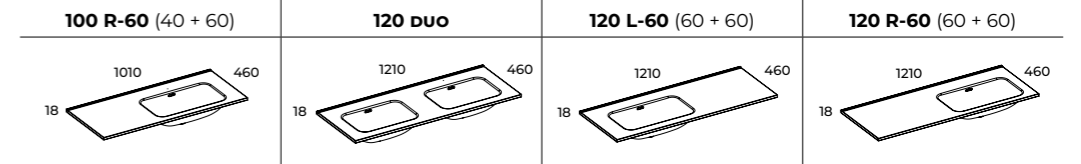

SKAPPA WASHBASINS WITHOUT A TAP HOLE

WASHBASINS
MADE OF
CERAMICS

colour	index	index	index	index
WHITE GLOSS	146035	146034	146040	146039