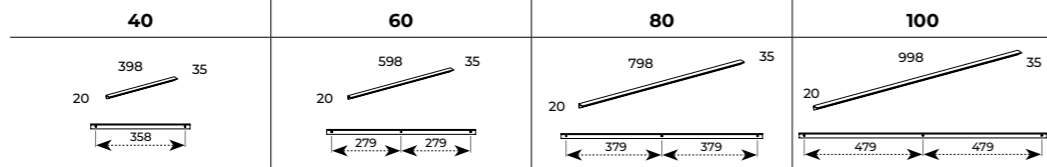

LOOK HANDLES, 1 PC

HANDLES
MADE OF
METAL

colour	index	index	index	index
WHITE MATT	168354	168355	168356	168357
CHROME	168553	168552	168551	168550
GOLD	167737N	167738N	167739N	167740N
ROSE GOLD	168557	168556	168555	168554
STONE MATT	168358	168359	168360	168361
ANTHRACITE MATT	168362	168363	168364	168365
BLACK MATT	167576	167515	167516	167577