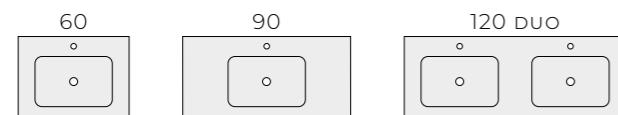

KIDO (3)

WASHBASINS

SKAPPA WITH A TAP HOLE, SKAPPA WITHOUT A TAP HOLE

PIAZZA

MAXXI

COUNTERTOP WASHBASINS

SAMPLE CONFIGURATIONS

TWO-DRAWER BASIN UNITS