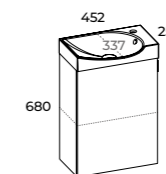

FRONT & SIDE
PANELS: **LAMINATED
/ LACQUERED
BOARD 16 MM**
HINGES: **SOFT-
CLOSE SYSTEM**
WASHBASIN: **RIGHT**
DOOR: **LEFT**

STANDARD CABINETS
ARE EQUIPPED WITH
A **METAL HANDLE
IN CHROME**

**SET
45 1D**