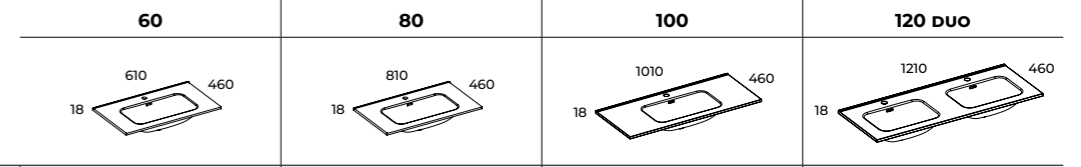

SKAPPA WASHBASINS

WASHBASINS
MADE OF
CERAMICS

colour	index	index	index	index
WHITE GLOSS	145830	145840	145855	145875
ANTHRACITE MATT	146061	146066	146071	146076
BLACK MATT	146060	146065	146070	146075
FOREST GREEN MATT	146058	146063	146068	146073
NAVY BLUE MATT	146059	146064	146069	146074
FUME MATT	146057	146062	146067	146072