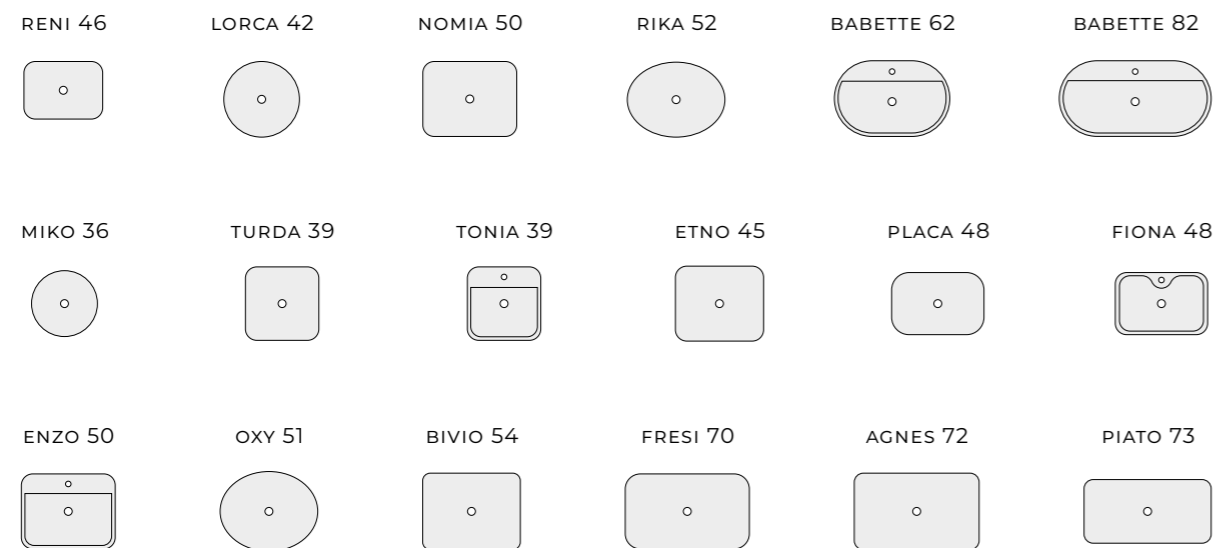

COUNTERTOP WASHBASINS