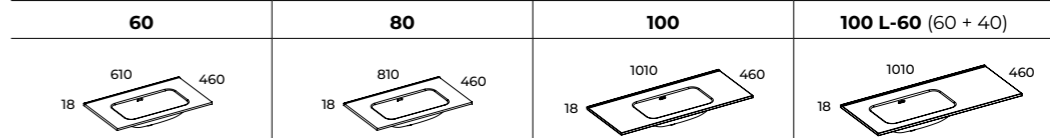

SKAPPA WASHBASINS WITHOUT A TAP HOLE

D 46

WASHBASINS
MADE OF
CERAMICS

colour	index	index	index	index
WHITE GLOSS	146031	146032	146033	146036

SKAPPA WASHBASINS WITHOUT A TAP HOLE

D 46

WASHBASINS
MADE OF
CERAMICS