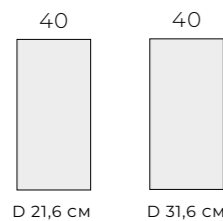

FURNITURE

ONE-DRAWER BASIN UNITS

COUNTERTOP SUPPORT

TWO-DRAWER BASIN UNITS

TWO-DRAWER SIDE UNITS

MODULE

SIDE UNITS

TWO-DRAWER SETS

COLUMNS

TOP UNIT

HANGING FRAMES

HANDLES / KNOBS

KWADRO (16, 40, 60, 80)

ORGANIC (16, 32)

LEGACY (3,5)

LOOK (5)

KIDO (3)

WASHBASINS

KWADRO

MILOS

COUNTERTOP WASHBASINS

RENI 46

LORCA 42

NOMIA 50

RIKA 52

MIKO 36

TURDA 39

TONIA 39

PLACA 48

FIONA 48

PIATO 73

SAMPLE CONFIGURATIONS