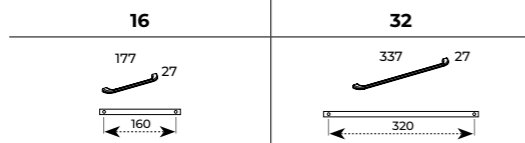

ORGANIC HANDLES, 1 PC

HANDLES
MADE OF
METAL