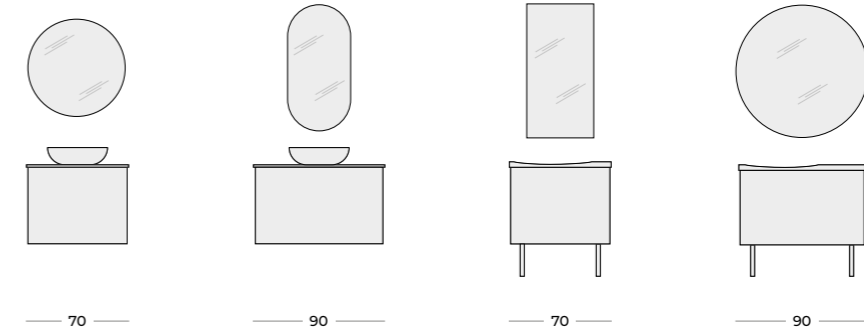

ENZO 50

OXY 51

BIVIO 54

FRESI 70

AGNES 72

PIATO 73

SAMPLE CONFIGURATIONS

BASIN UNITS WITH AN INTERNAL DRAWER