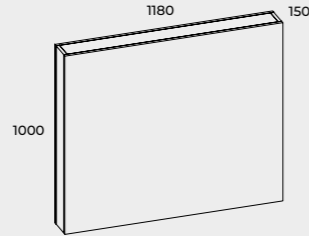

LOW DISPLAY 118

DISPLAY ELEMENT