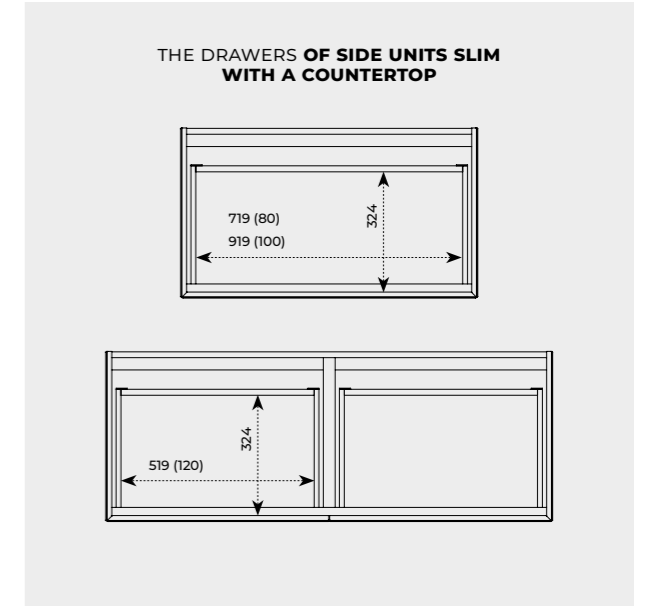

TWO-DRAWER BASIN UNIT + CARGO   **THREE-DRAWER BASIN UNIT**

	120 (80 2DR L + CARGO R)	120 (80 2DR R + CARGO L)	100 3DR L	100 3DR R
colour	index	index	index	index
WHITE GLOSS	169093	169094	169091	169092
WHITE MATT	168164	168168	168156	168160
STONE MATT	168165	168169	168157	168161
ANTHRACITE MATT	168166	168170	168158	168162
BLACK MATT	168167	168171	168159	168163
FOREST GREEN MATT	169015	169018	169006	169012
NAVY BLUE MATT	169016	169019	169010	169013
FUME MATT	169017	169020	169011	169014

- ORGANISERS
  P. 202
- MIRRORS
  P. 206
- MIRROR
  CABINETS
  P. 214
- MIRROR
  LIGHTING
  P. 218