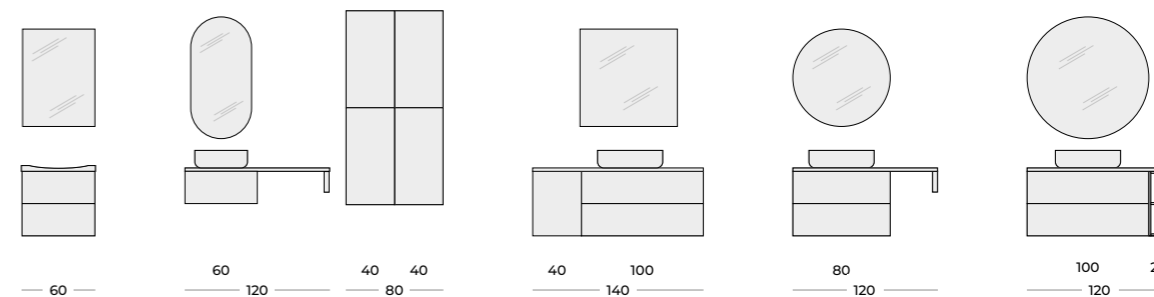

TURDA 39

TONIA 39

PLACA 48

FIONA 48

PIATO 73

SAMPLE CONFIGURATIONS

ONE-DRAWER BASIN UNITS			
	60 1DR	80 1DR	
CABINET WITHOUT HANDLES			
	colour	index	index
	WHITE GLOSS	166730	166731
	ANTHRACITE GLOSS	166788	166789
	BLACK GLOSS	167644	167645
	CANELA OAK	168952	168954
	WALNUT LINCOLN	168953	168955