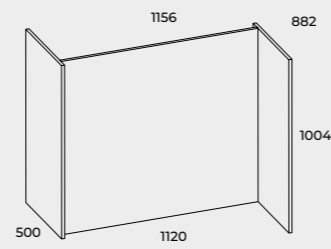

SALON 4YOU

DISPLAY ELEMENT