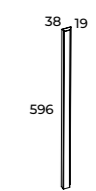

index
BLACK MATT
168778