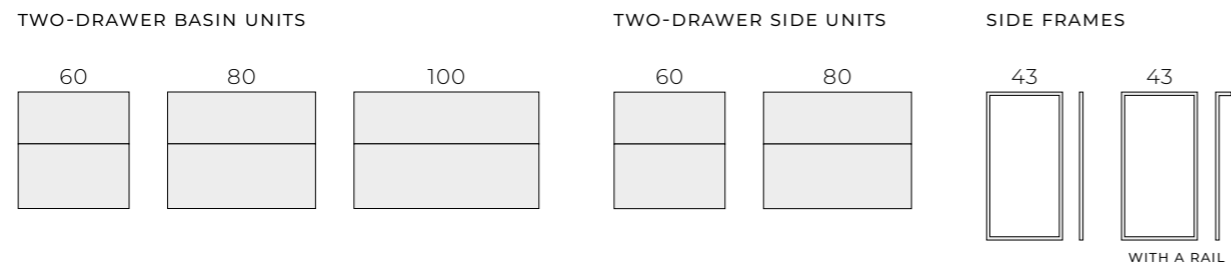

FURNITURE

COUNTERTOP WASHBASINS

HANDLES / KNOBS

WASHBASINS

SAMPLE CONFIGURATIONS