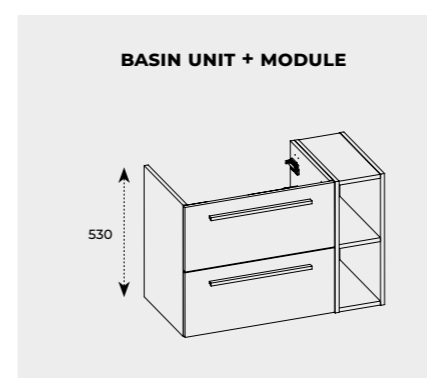

COUNTERTOP SUPPORT	
37 x 15	

A SUPPORT MADE OF METAL	
colour	index
BLACK MATT	167659
CHROME	166829