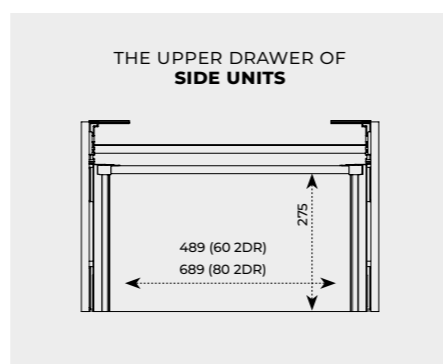

TWO-DRAWER BASIN UNITS				
	60 2DR	80 2DR	100 2DR	
CABINET WITHOUT HANDLES				
	colour	index	index	index
	WHITE GLOSS	166712	166713	166714
	ANTHRACITE GLOSS	166770	166771	166772
	BLACK GLOSS	167646	167647	167648
	CANELA OAK	168957	168958	168960
	WALNUT LINCOLN	168956	168959	168961

MODULE		
20 DUO		
CABINET WITHOUT HANDLES		
	colour	index
	WHITE GLOSS	166717
	ANTHRACITE GLOSS	166775
	CANELA OAK	168980
	WALNUT LINCOLN	168981

TWO-DRAWER SETY			
	50 2DR (BASIN UNIT + WASHBASIN)	50 2DR (BASIN UNIT + COUNTERTOP + WASHBASIN TONIA)	
CABINET WITHOUT HANDLES			
	colour	index	index
	WHITE GLOSS	166947	168443
	ANTHRACITE GLOSS	166948	168445
	BLACK GLOSS	167649	168444
	CANELA OAK	168963	-
	WALNUT LINCOLN	168962	-

TWO-DRAWER SIDE UNITS			
	60 2DR	80 2DR	
CABINET WITHOUT HANDLES			
	colour	index	index
	WHITE GLOSS	166715	166716
	ANTHRACITE GLOSS	166773	166774
	BLACK GLOSS	167650	167651
	CANELA OAK	168964	168967
	WALNUT LINCOLN	168965	168966

i ONE AND TWO-DRAWER SIDE UNITS OF A WIDTH OF 60 AND 80 CM SERVE AS A BASIN UNIT ONLY WITH THE USE OF A COUNTERTOP AND A SPACE-EFFICIENT SIPHON