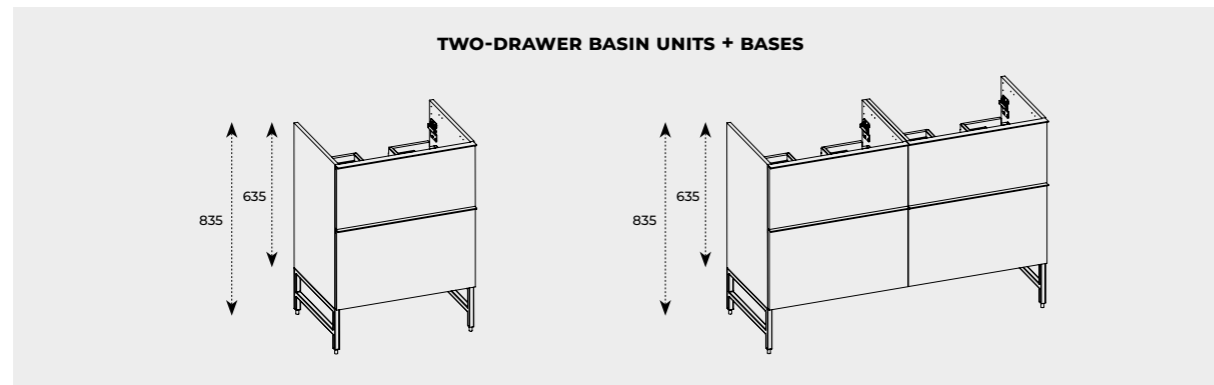

BASES				
APPLY WITH CABINETS AND/OR TWO-DRAWER SIDE UNITS				
	60	80	100	120
BASES MADE OF METAL				
colour	index	index	index	index
WHITE MATT	168435	168436	168437	168438
BLACK MATT	168439	168440	168441	168442

SIDE UNITS			
	40 2DR	40 1D	40 CARGO
CABINET WITHOUT HANDLES			
colour	index	index	index
WHITE GLOSS	167728	166995	167309
WHITE MATT	167730	167610	167608
STONE MATT	167731	167611	167609
ANTHRACITE GLOSS	167729	166996	167310
BLACK MATT	168112	168114	168113
FOREST GREEN MATT	168569	168568	168567
NAVY BLUE MATT	168583	168582	168581
FUME MATT	168596	168595	168594
CANELA OAK	167844	167247	167359
WALNUT LINCOLN	168694	168693	168692