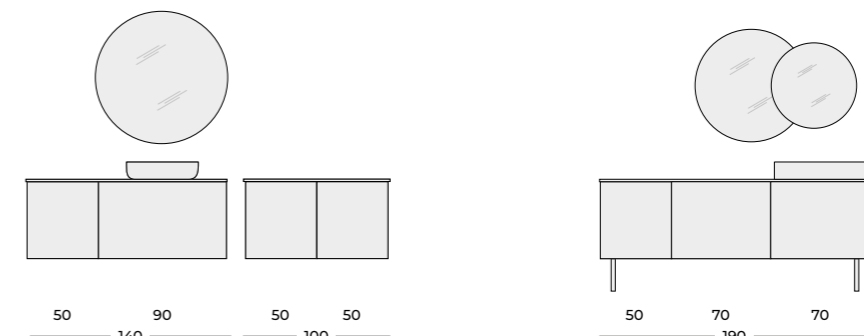

ENZO 50

OXY 51

BIVIO 54

FRESI 70

AGNES 72

PIATO 73

SAMPLE CONFIGURATIONS

BASIN UNITS WITH AN INTERNAL DRAWER