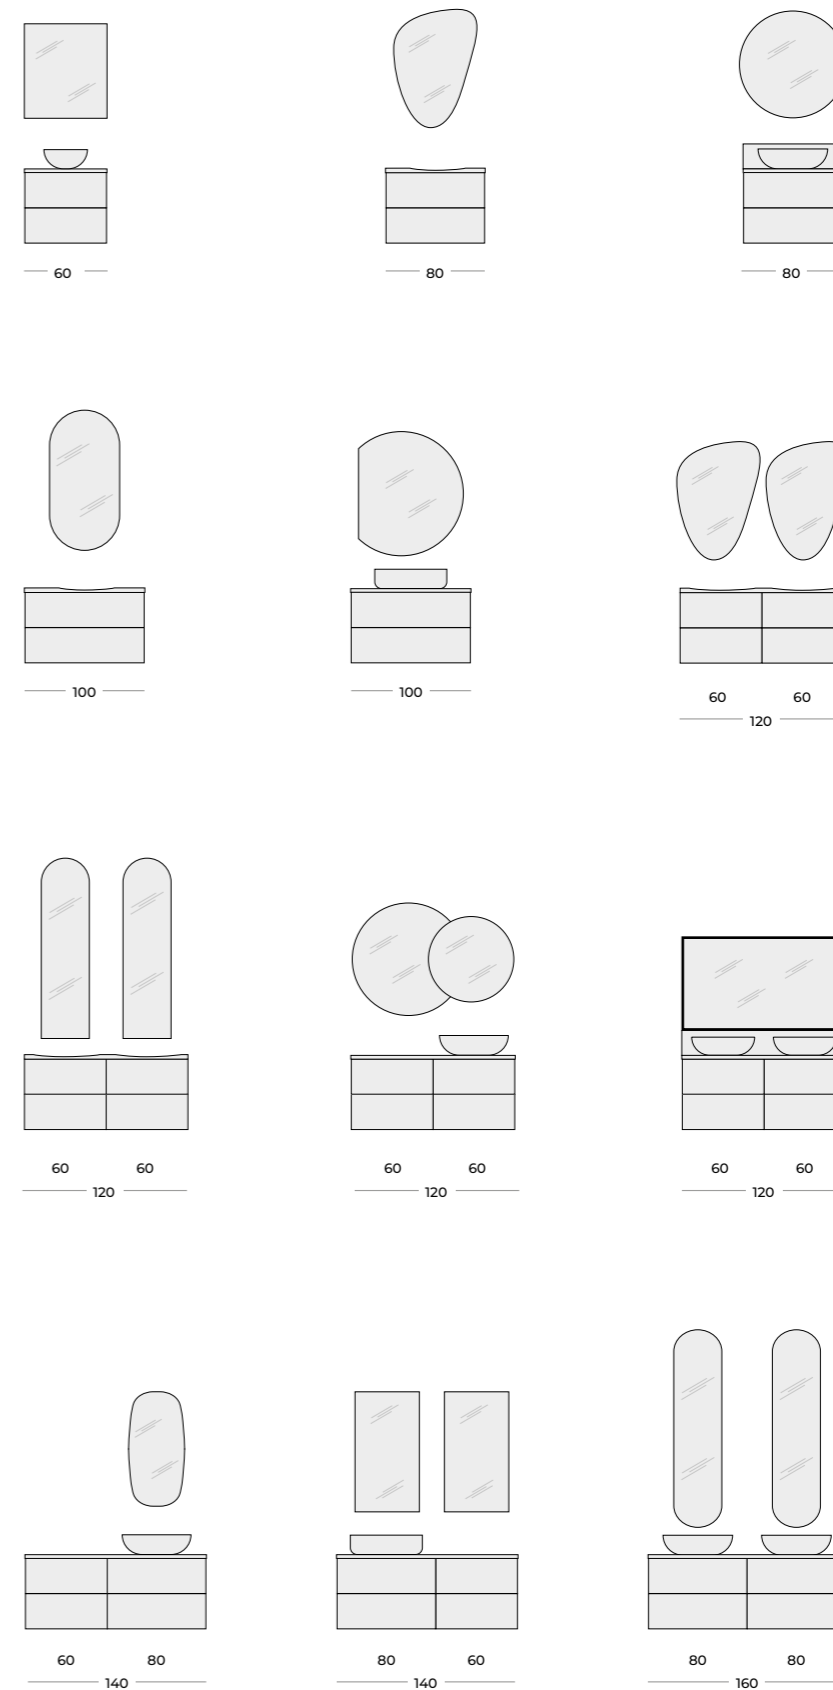

SAMPLE CONFIGURATIONS