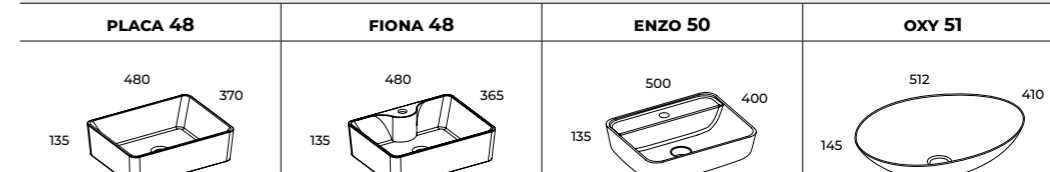

COUNTERTOP WASHBASINS

WASHBASINS MADE OF **CERAMICS**

colour	index	index	index
WHITE GLOSS	145030	145023	145082