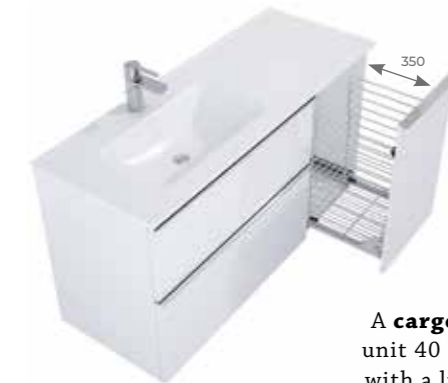

Metal sides of the drawers with a **soft-close** system ensure quiet and gentle closing.

Lower drawer of a cabinet with a non-standard height equipped with **safety rails**.

A **cargo basket** in the side unit 40 has durable runners with a lifting capacity of up to 20 kg with a full-extension slide and a soft-close function.