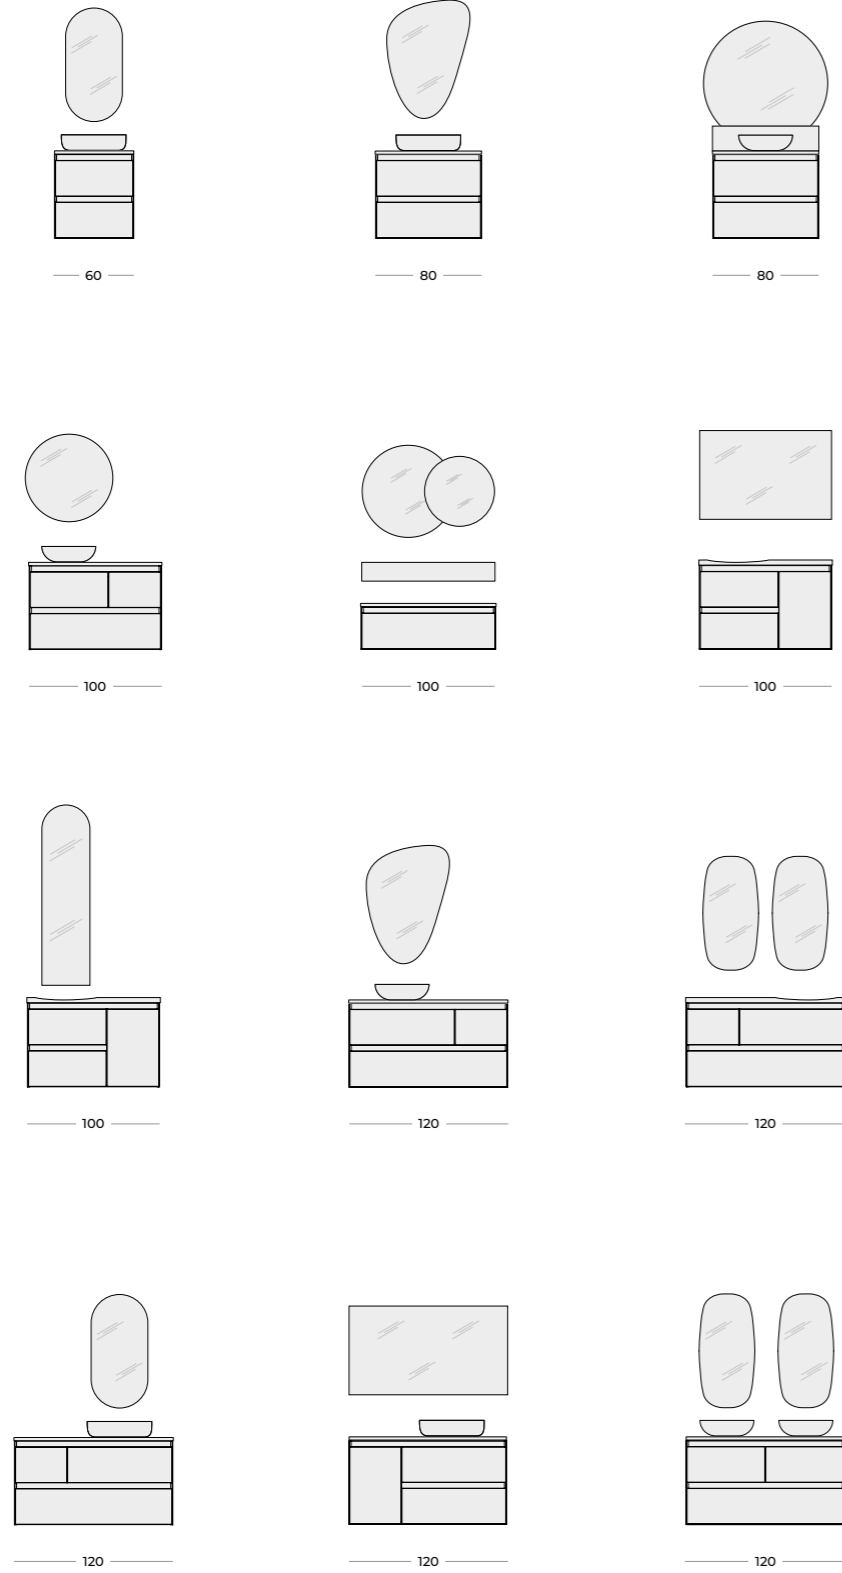

SKAPPA WITH A TAP HOLE, SKAPPA WITHOUT A TAP HOLE

PIAZZA

MAXXI

COUNTERTOP WASHBASINS

TWO-DRAWER BASIN UNITS **TWO-DRAWER BASIN UNIT + CARGO**

	60 2DR	80 2DR	100 (60 2DR L + CARGO R)	100 (60 2DR R + CARGO L)
colour	index	index	index	index
WHITE GLOSS	169087	169088	169089	169090
WHITE MATT	168140	168144	168148	168152
STONE MATT	168141	168145	168149	168153
ANTHRACITE MATT	168142	168146	168150	168154
BLACK MATT	168143	168147	168151	168155
FOREST GREEN MATT	168997	169000	169003	169007
NAVY BLUE MATT	168998	169001	169004	169008
FUME MATT	168999	169002	169005	169009