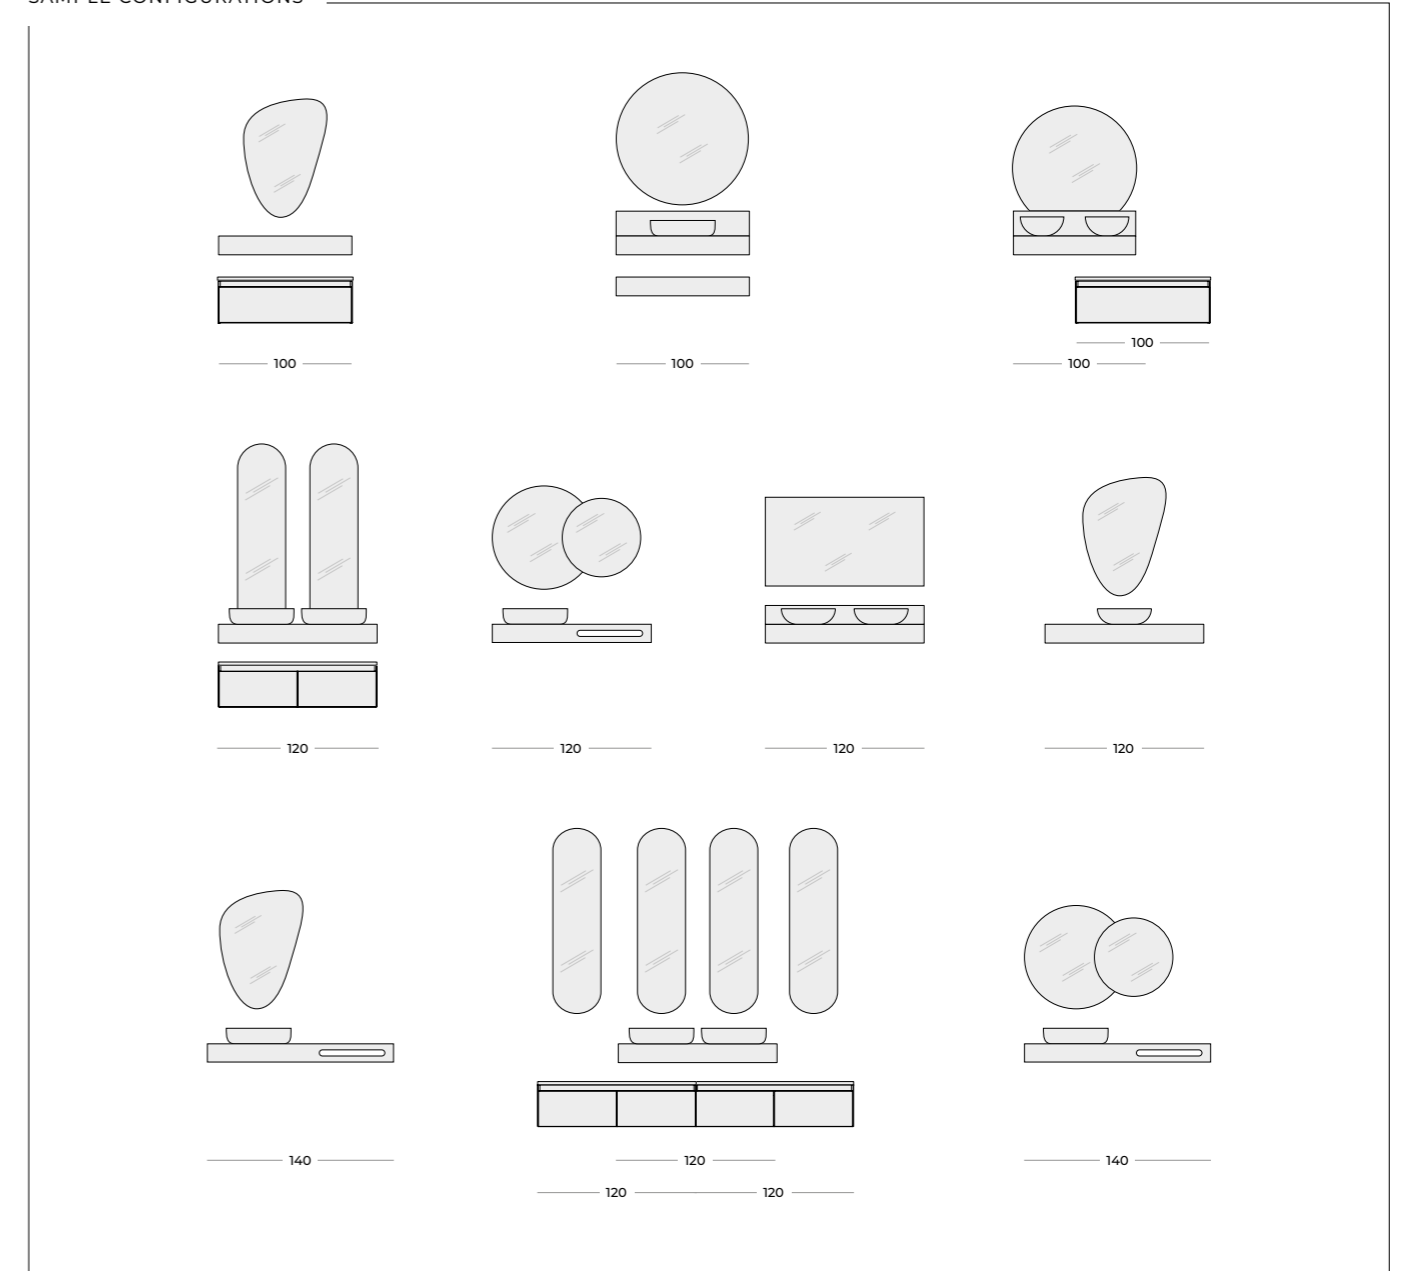

SAMPLE CONFIGURATIONS