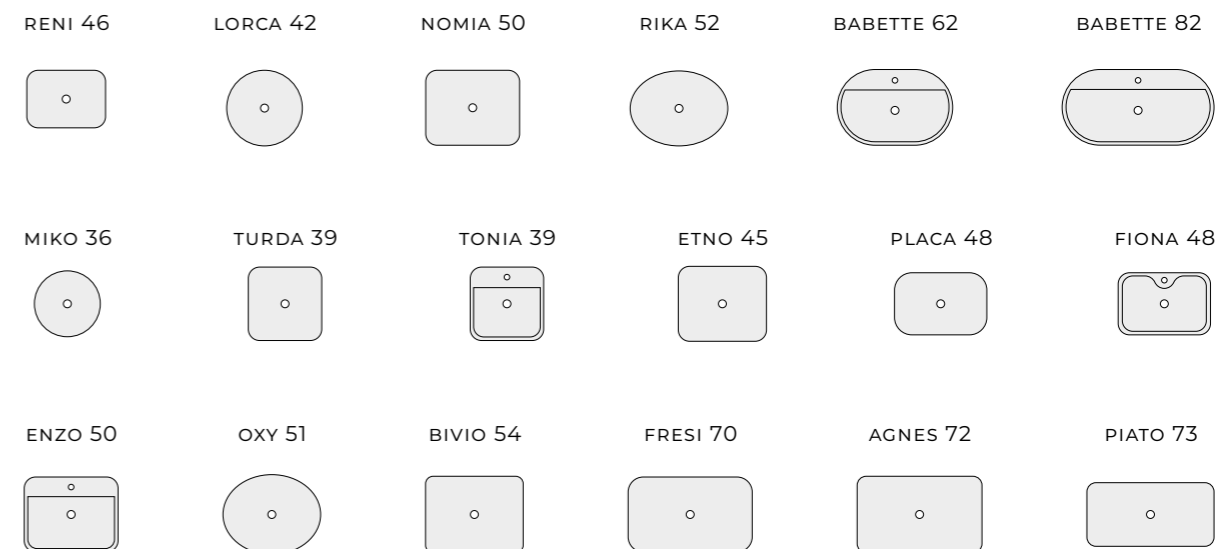

SKAPPA WITH A TAP HOLE, SKAPPA WITHOUT A TAP HOLE

PIAZZA

MAXXI

COUNTERTOP WASHBASINS

TWO-DRAWER BASIN UNITS **TWO-DRAWER BASIN UNIT + CARGO**

	60 2DR	80 2DR	100 (60 2DR L + CARGO R)	100 (60 2DR R + CARGO L)
colour	index	index	index	index
WHITE GLOSS	169087	169088	169089	169090
WHITE MATT	168140	168144	168148	168152
STONE MATT	168141	168145	168149	168153
ANTHRACITE MATT	168142	168146	168150	168154
BLACK MATT	168143	168147	168151	168155
FOREST GREEN MATT	168997	169000	169003	169007
NAVY BLUE MATT	168998	169001	169004	169008
FUME MATT	168999	169002	169005	169009