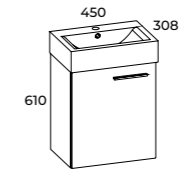

FRONT & SIDE PANELS: **LAMINATED / LACQUERED BOARD 16 MM**
HINGES: **SOFT-CLOSE SYSTEM**
DOOR: **UNIVERSAL**
HANDLE: **MADE OF METAL**

SET
45 1D