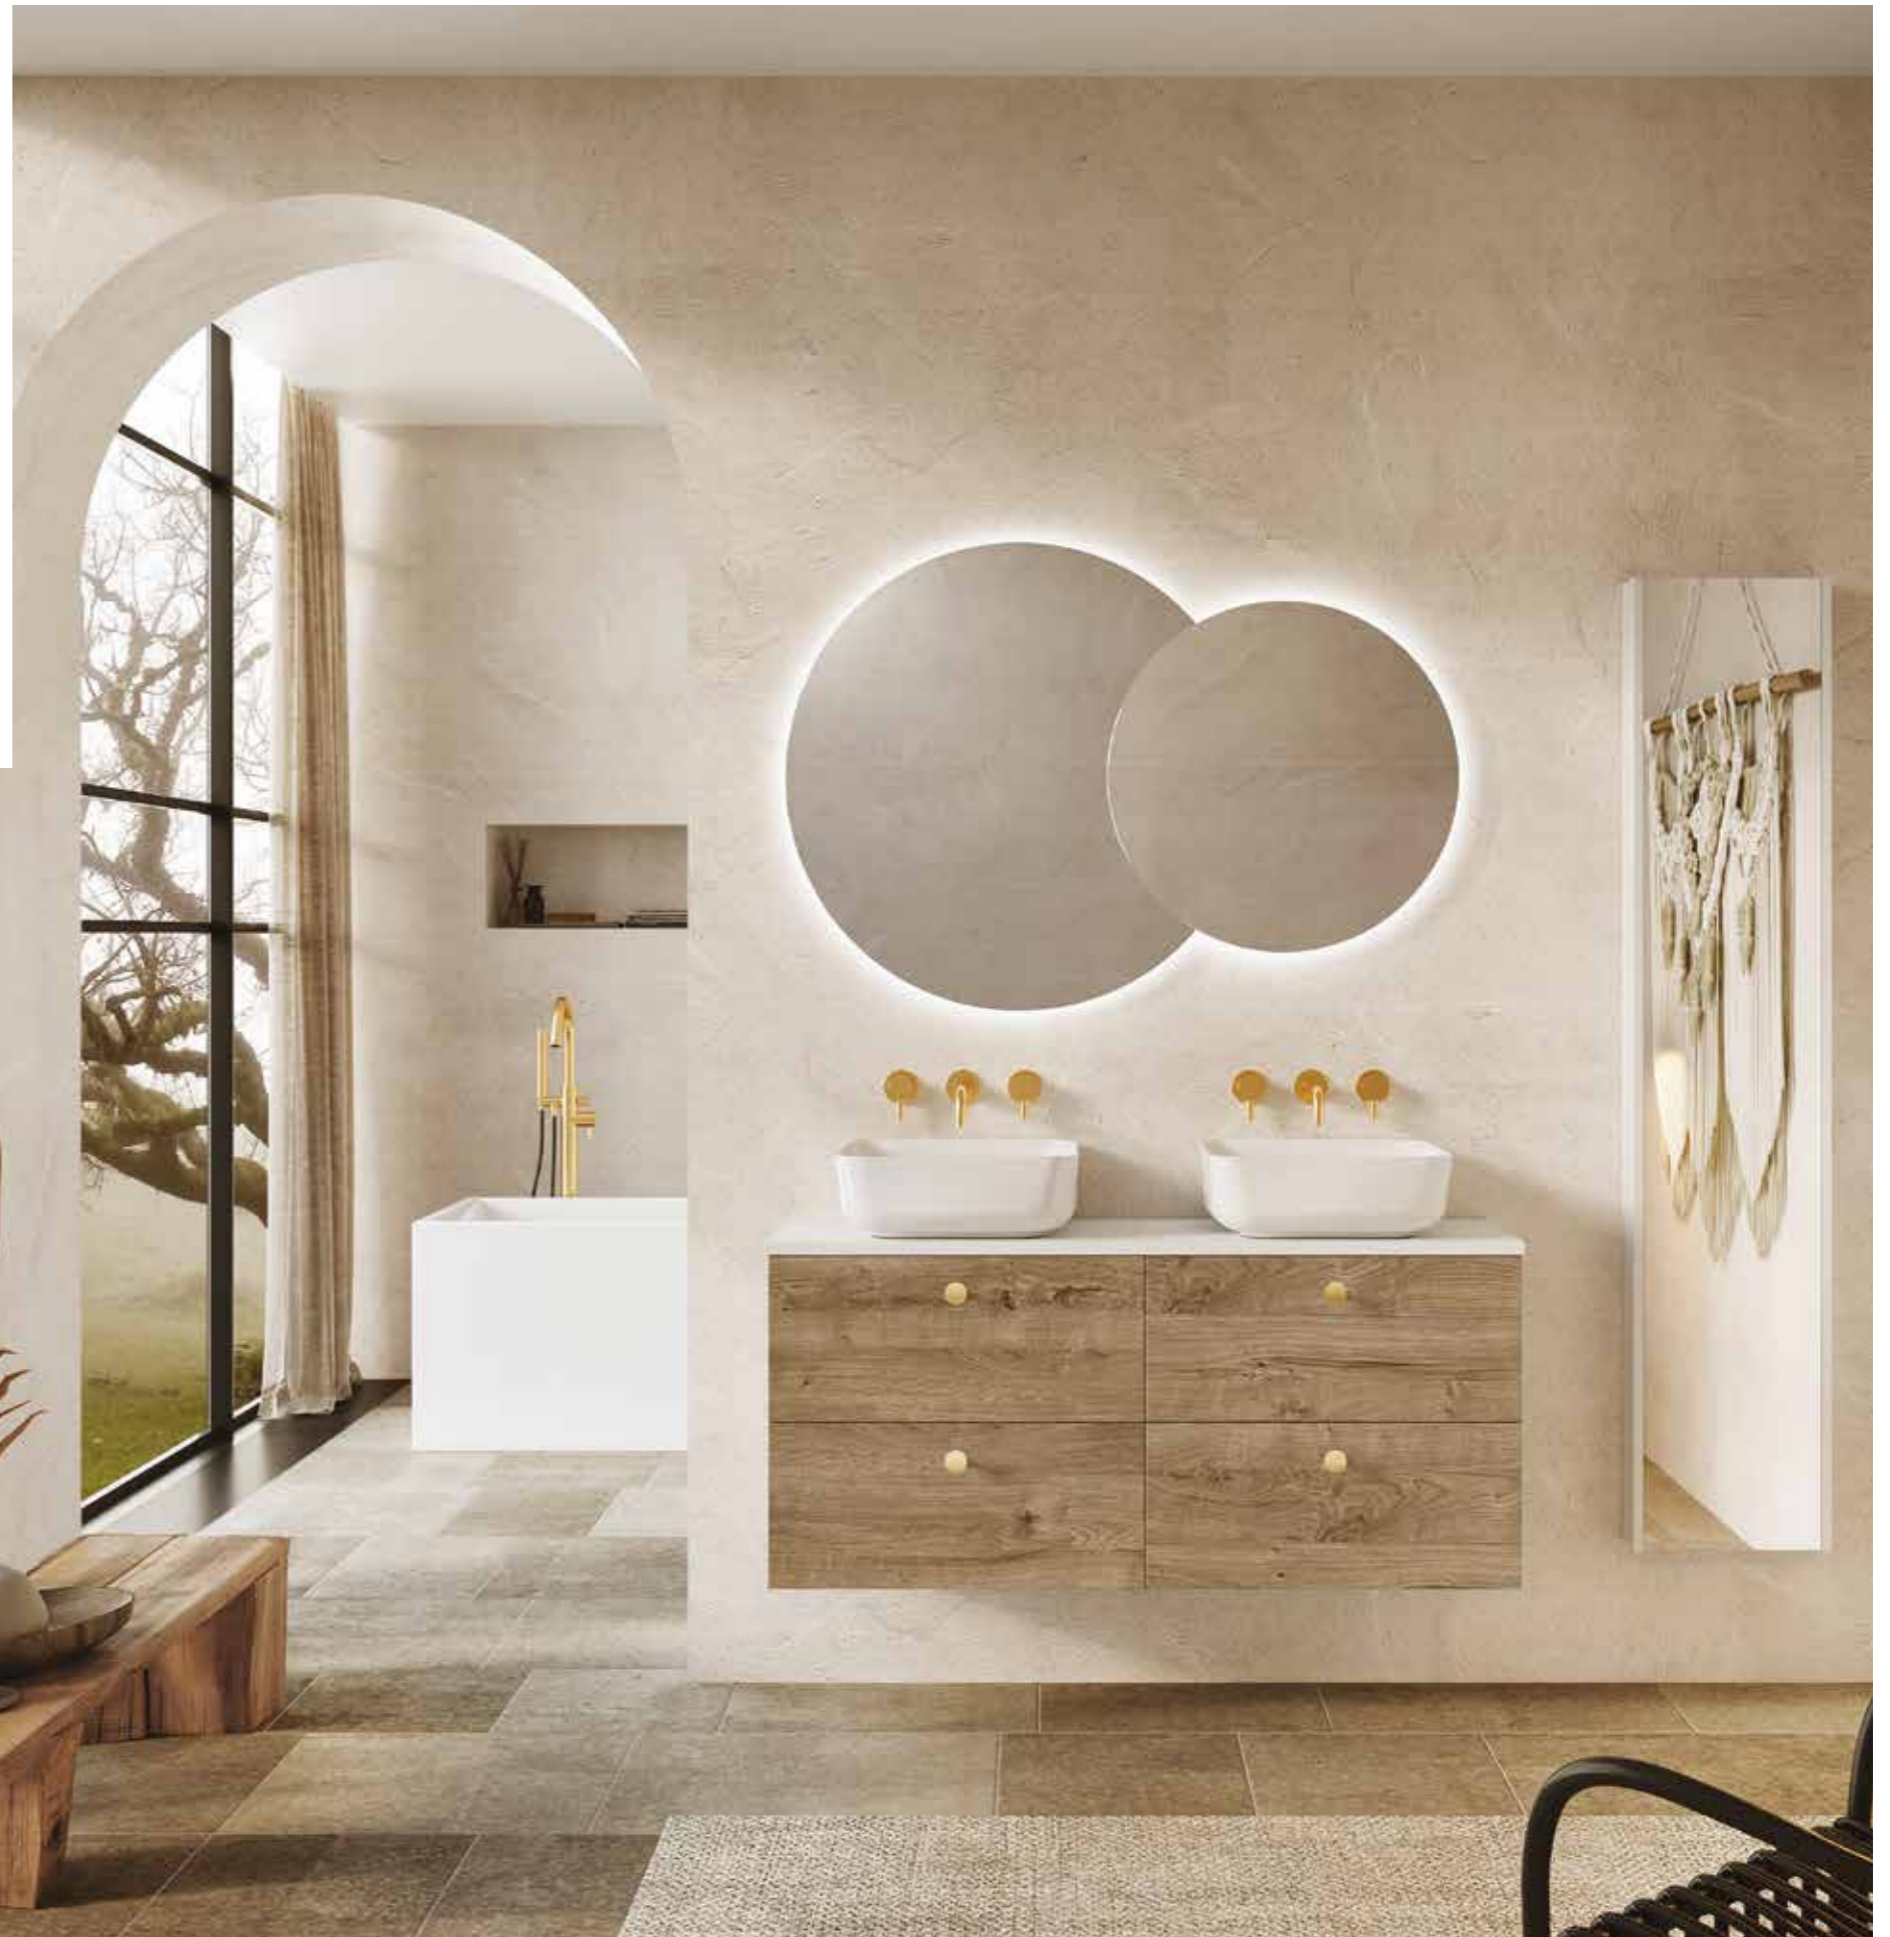

↑ BASIN UNITS 60 2DR x2 CANELA OAK (168957) / LEGACY KNOBS x4 GOLD (168840) / ELITSTONE UNICOLOUR COUNTERTOP 120 WHITE MATT (169062) / TURDA WASHBASINS 39 x2 WHITE GLOSS (145043) / LED TWIN MIRROR 80/60 (168511) / FOR ALL ROTARY COLUMN WHITE GLOSS (169032)