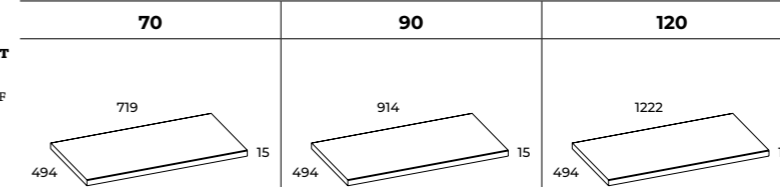

CLICK-CLACK PLUGS

Ø 7

PLUGS MADE OF **CERAMICS**

colour	index
WHITE GLOSS	168413
STONE MATT	167955
BLACK MATT	167958

COMPACT MARBLE COUNTERTOPS - ELITSTONE - UNICOLOUR

COUNTERTOPS MADE OF **COMPACT MARBLE** COVERED WITH WATERPROOF POLYMER PAINT AND A SCRATCH-RESISTANT COATING