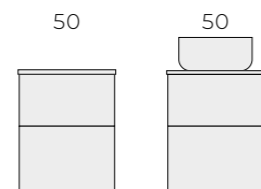

TWO-DRAWER SETS