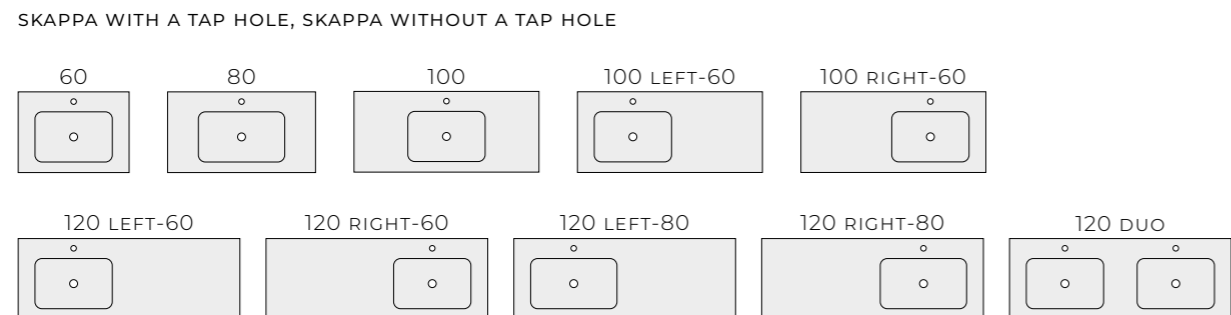

Lacquered surfaces of cabinets facilitate cleaning and protect against moisture.

FURNITURE

COUNTERTOP WASHBASINS

HANDLES / KNOBS

WASHBASINS

SAMPLE CONFIGURATIONS

CABINET WITHOUT HANDLES	ONE-DRAWER BASIN UNITS		ONE-DRAWER SIDE UNITS	
	60 IDR	80 IDR	60 IDR	80 IDR
				
colour	index	index	index	index
WHITE GLOSS	167075	167079	167087	167091
WHITE MATT	167590	167594	167600	167604
STONE MATT	167591	167595	167601	167605
ANTHRACITE GLOSS	167076	167080	167088	167092
BLACK MATT	168103	168104	168108	168109
FOREST GREEN MATT	168558	168560	168563	168565
NAVY BLUE MATT	168572	168574	168577	168579
FUME MATT	168599	168587	168590	168592
CANELA OAK	167250	167251	167256	167257
WALNUT LINCOLN	168683	168685	168688	168690