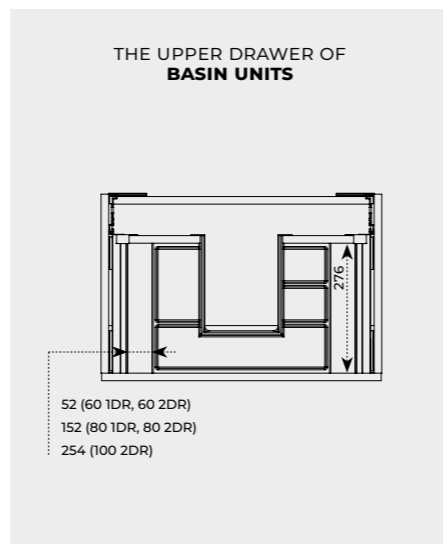

TURDA 39

TONIA 39

PLACA 48

FIONA 48

PIATO 73

SAMPLE CONFIGURATIONS

ONE-DRAWER BASIN UNITS			
	60 1DR	80 1DR	
CABINET WITHOUT HANDLES			
	colour	index	index
	WHITE GLOSS	166730	166731
	ANTHRACITE GLOSS	166788	166789
	BLACK GLOSS	167644	167645
	CANELA OAK	168952	168954
	WALNUT LINCOLN	168953	168955