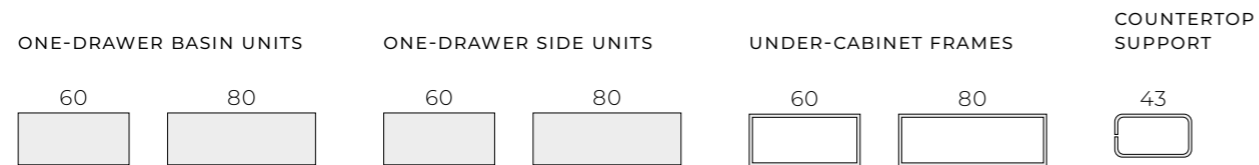

FURNITURE

COUNTERTOP WASHBASINS

HANDLES / KNOBS

WASHBASINS

SAMPLE CONFIGURATIONS