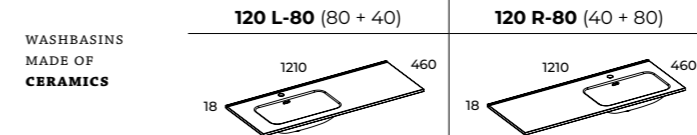

SKAPPA WASHBASINS

WASHBASINS MADE OF **CERAMICS**

colour	index	index
WHITE GLOSS	145915	145925

SKAPPA WASHBASIN 100 L/R-60 WITH/WITHOUT A TAP HOLE